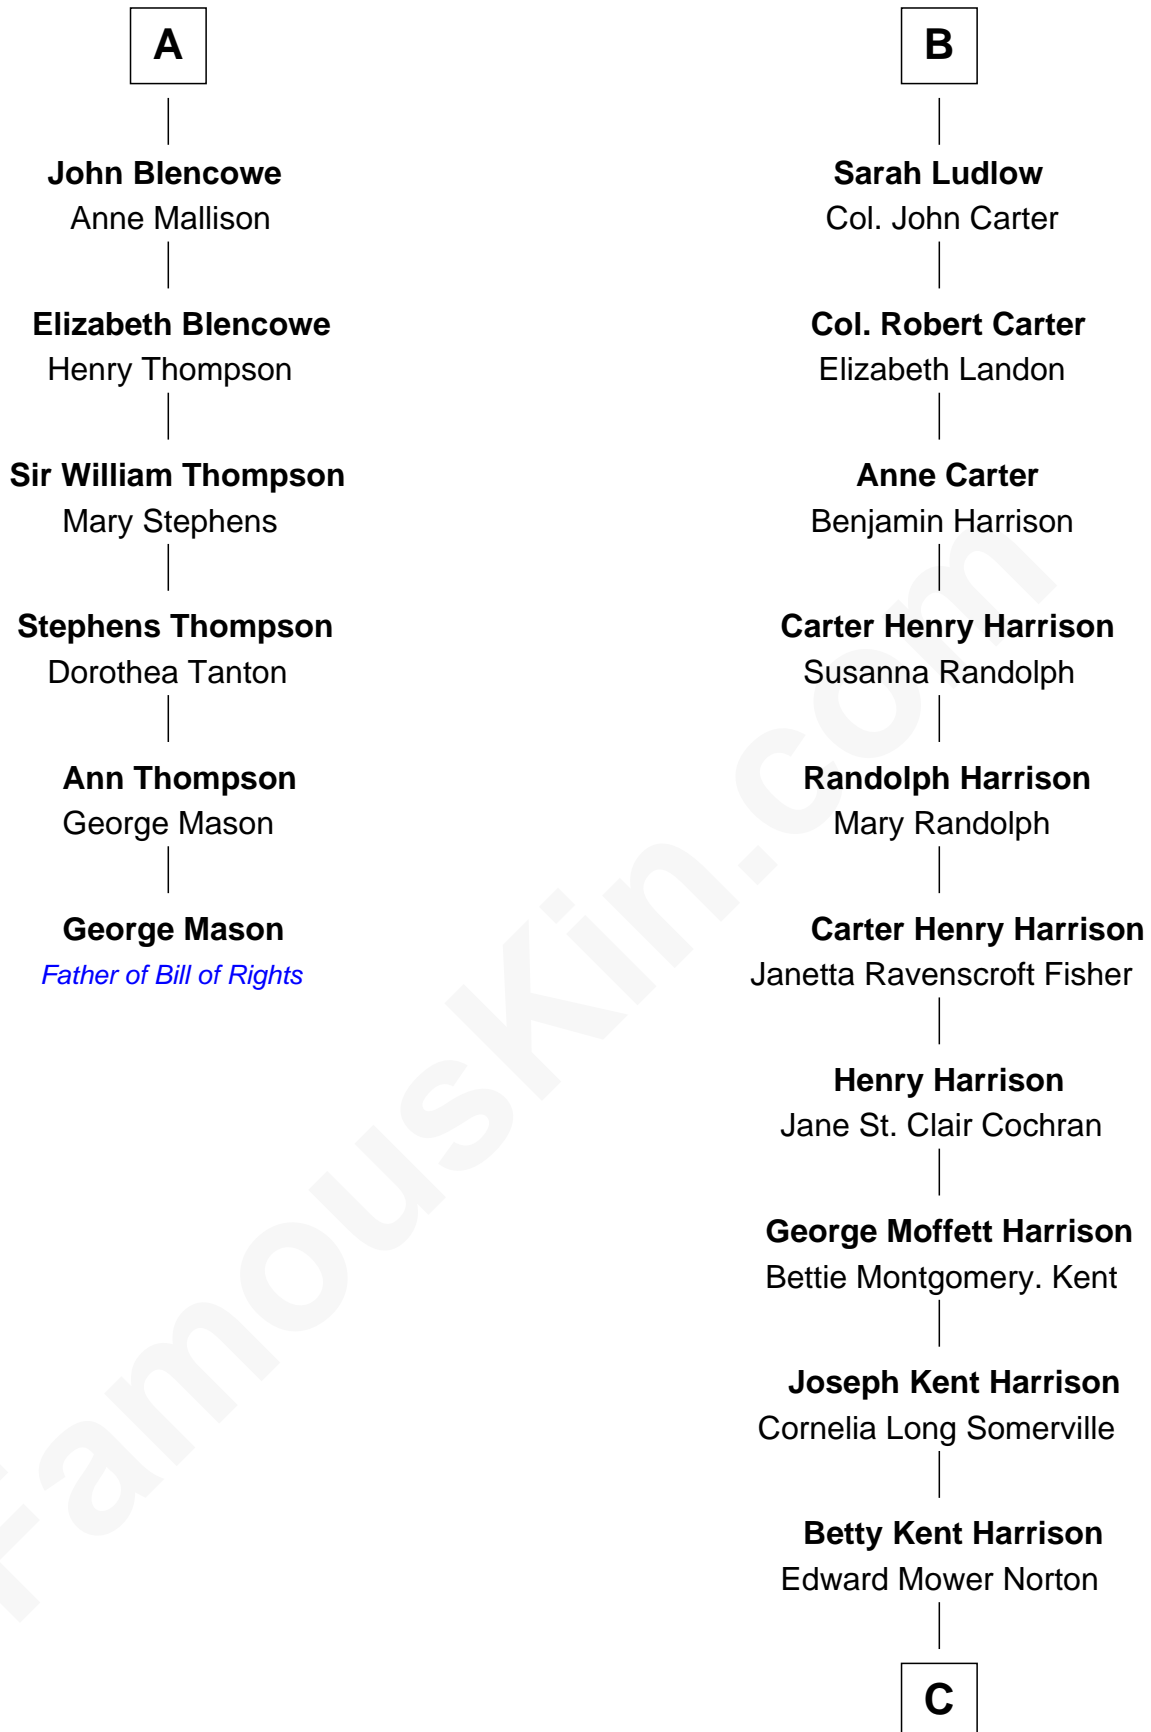

FamousKin.com Relationship Chart of

George Mason

Father of the U.S. Bill of Rights

12th cousin 6 times removed of

Edward Norton

Movie Actor

Sir Walter Blount

Sancha de Ayala

Winifred Dudley

Anthony Blencowe

Richard Blencowe

Apollonia Tolson

Sir Henry Blencowe

Grace Sandford

A

Sir Thomas Blount

Margaret de Gresley

Sir Walter Blount

Helena Byron

Sir William Blount

Margaret Echyngham

Elizabeth Blount

Sir Andrews de Windsor

Edith Windsor

George Ludlow

Thomas Ludlow

Jane Pyle

Gabriel Ludlow

Phillis - - - - -

B

C

Edward Mower Norton
Lydia Robinson Rouse