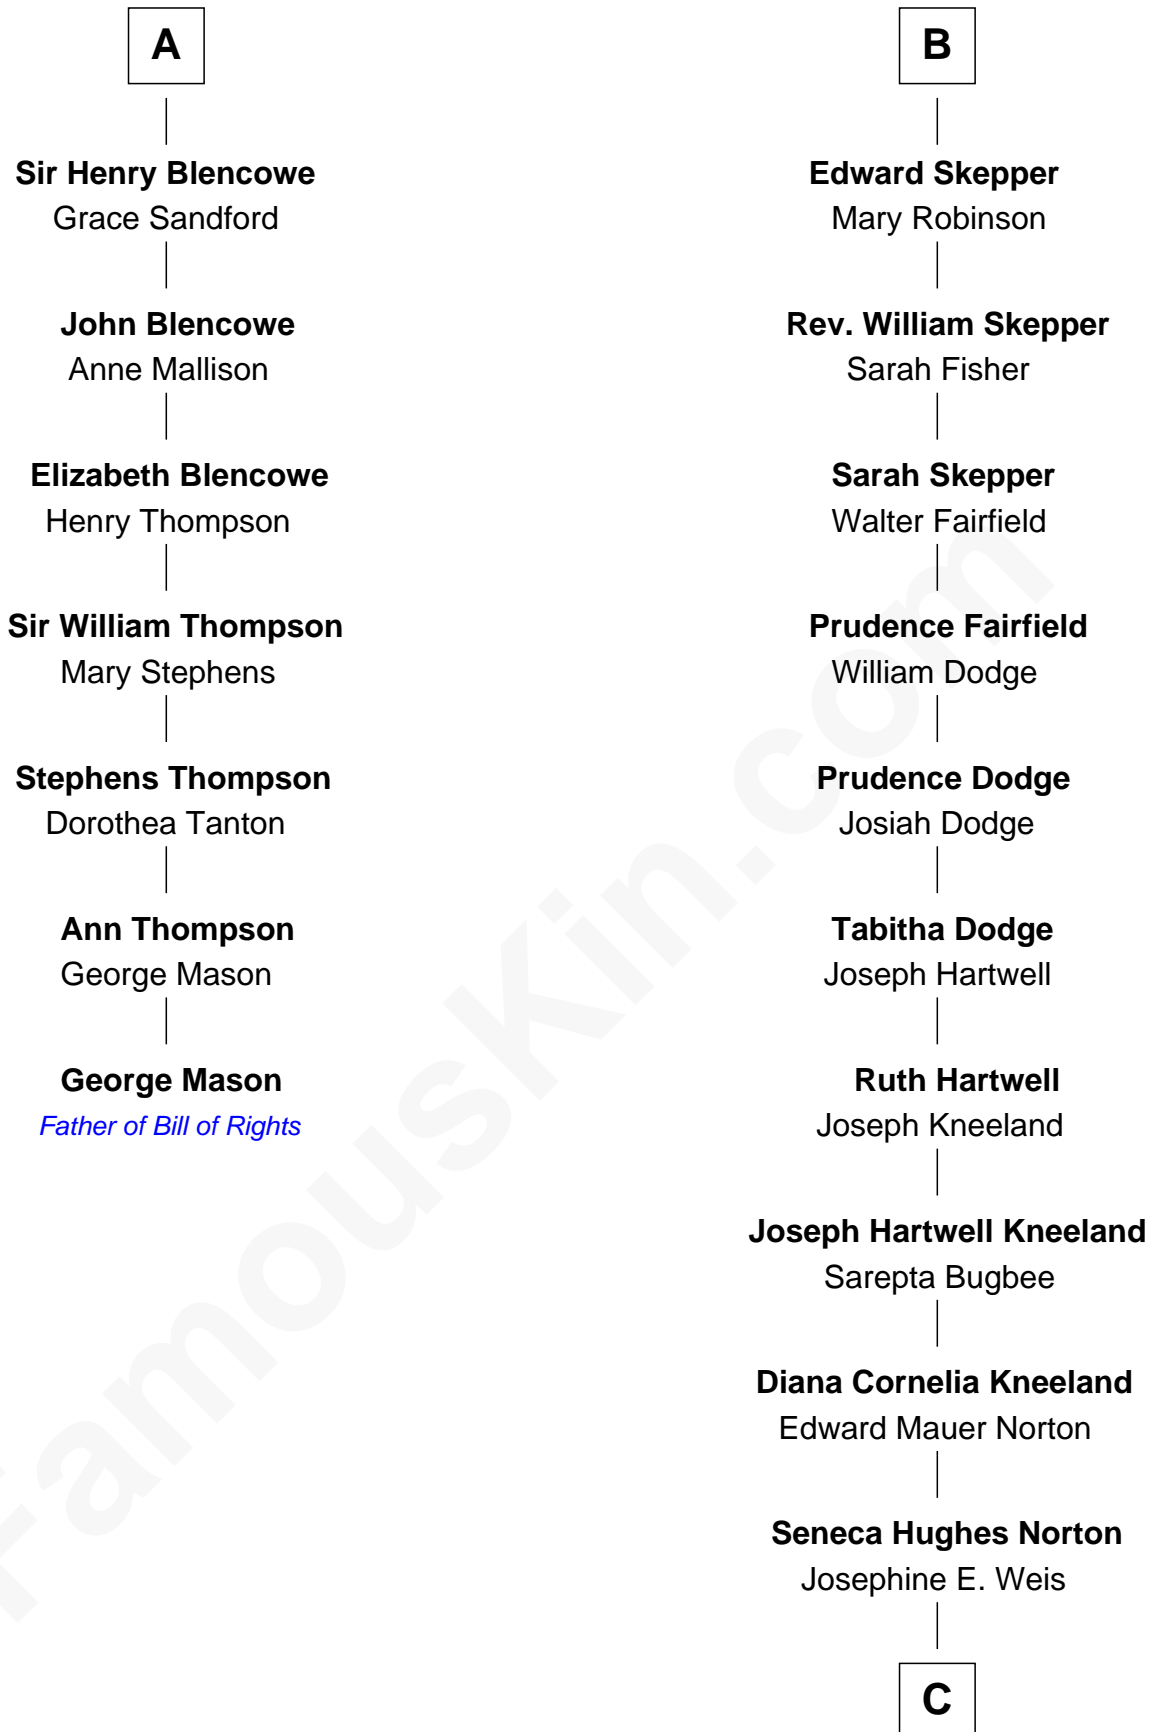

# FamousKin.com Relationship Chart of

**George Mason**

*Father of the U.S. Bill of Rights*

13th cousin 7 times removed of

**Edward Norton**

*Movie Actor*

**Sir Philip le Despencer**

Elizabeth - - - - -

Elizabeth de Tibetot

**Margery Despencer**

Sir Roger Wentworth

**Sir Philip Wentworth**

Mary Clifford

**Elizabeth Wentworth**

Sir Martin de la See

**Joan de la See**

Sir Piers Hildyard

**Isabel Hildyard**

Ralph Legard

**Joan Ledgard**

Richard Skepper

**B**

**C**

**Edward Mower Norton**