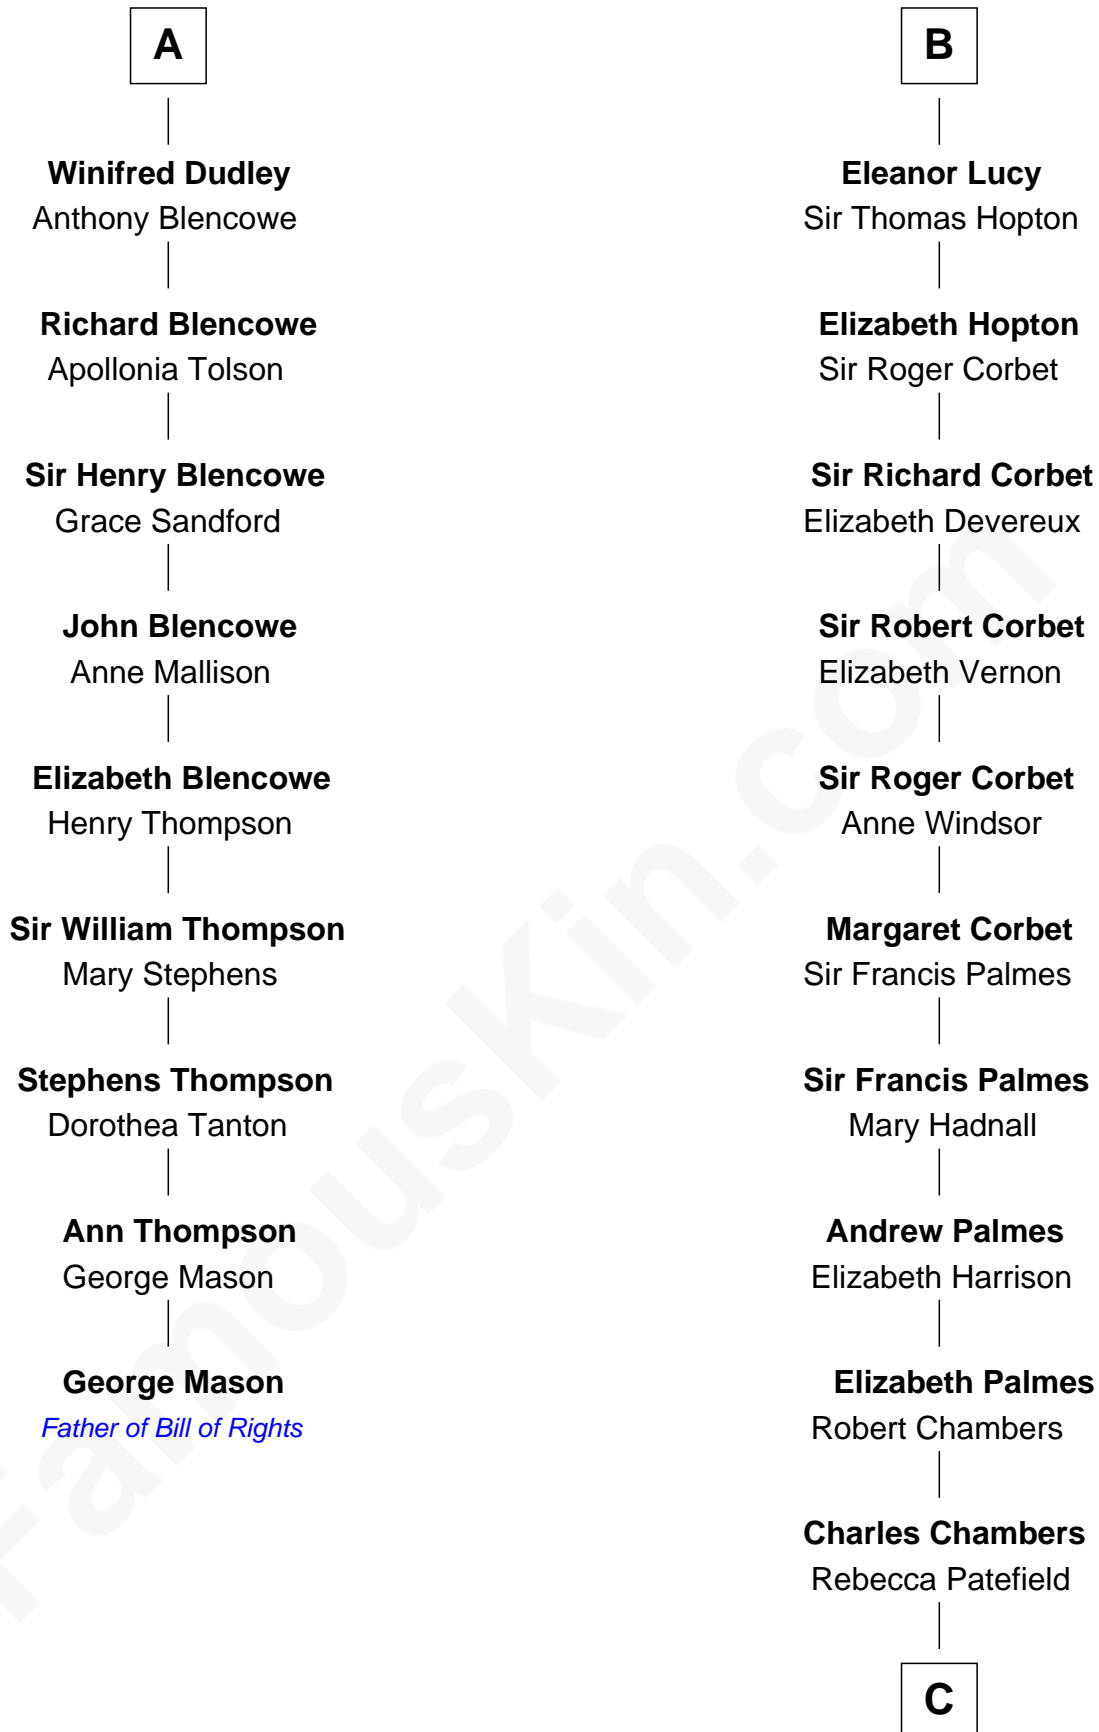

### George Mason

*Father of the U.S. Bill of Rights*

15th cousin 6 times removed of

### James Russell Lowell

*American "Fireside" Poet*

**Sir William de Cantilupe**

Eve de Braiose

**C**

**Rebecca Chambers**

Daniel Russell

**James Russell**