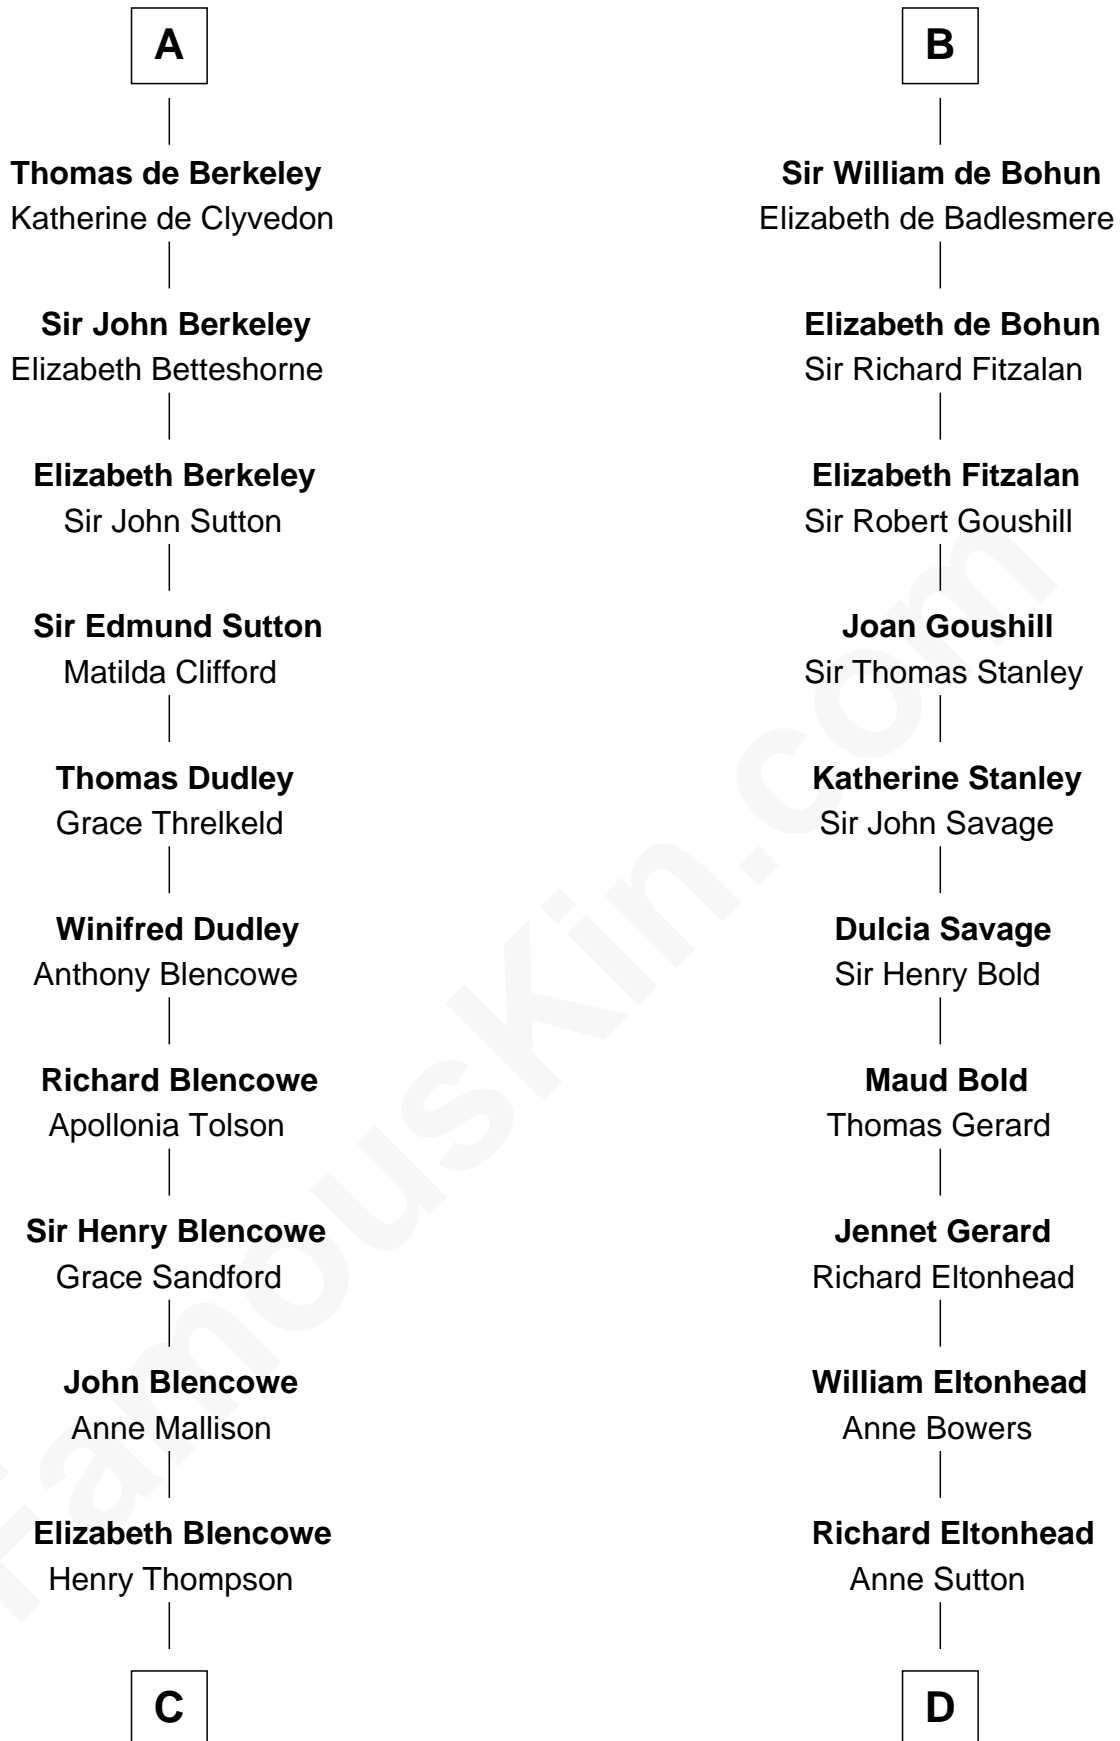

# FamousKin.com Relationship Chart of

**George Mason**

*Father of the U.S. Bill of Rights*

20th cousin of

**Richard Henry Lee**

*Signer of the Declaration of Independence*

**Mitchertach O'Toole**

Cacht Inion Loigsig O'Morda

**C**

**Sir William Thompson**

Mary Stephens

**Stephens Thompson**

Dorothea Tanton

**Ann Thompson**

George Mason

**George Mason**