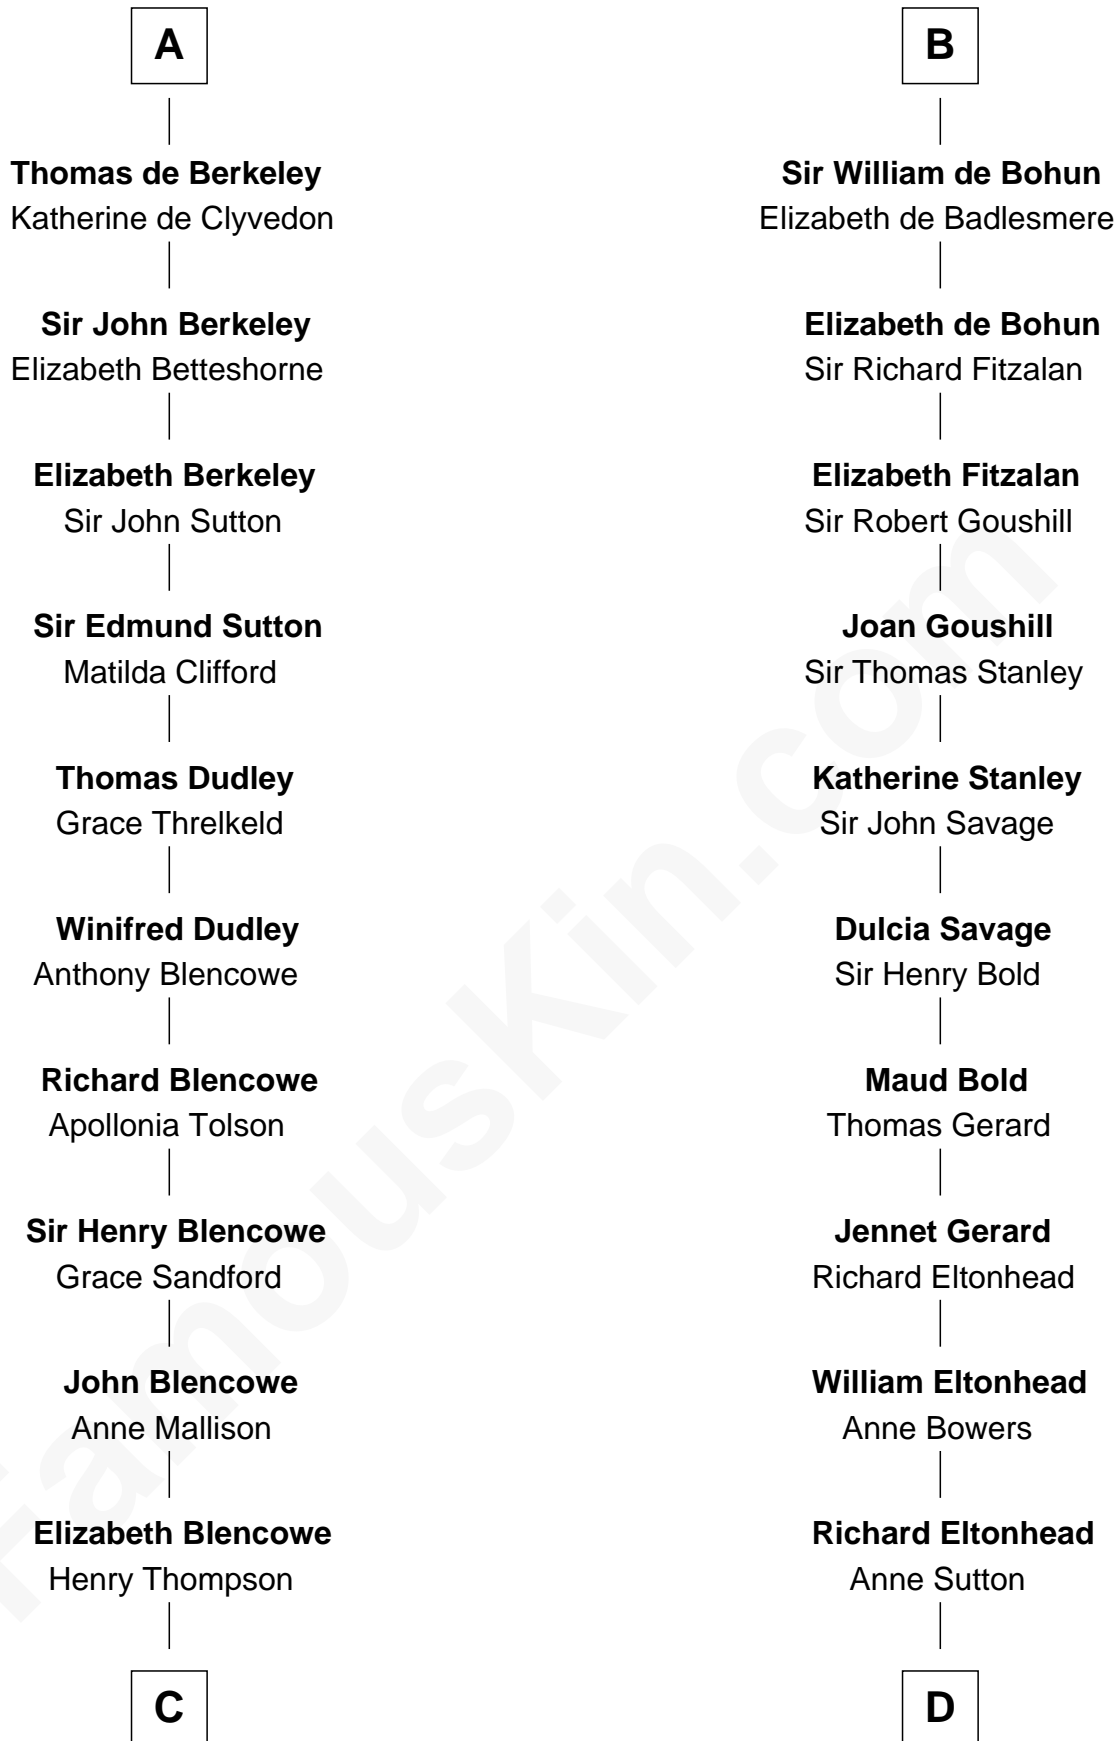

# FamousKin.com Relationship Chart of

**George Mason**

*Father of the U.S. Bill of Rights*

20th cousin of

**Richard Henry Lee**

*Signer of the Declaration of Independence*

**Enna MacMurrough**

**C**

**Sir William Thompson**

Mary Stephens

**Stephens Thompson**

Dorothea Tanton

**Ann Thompson**

George Mason

**George Mason**

*Father of Bill of Rights*