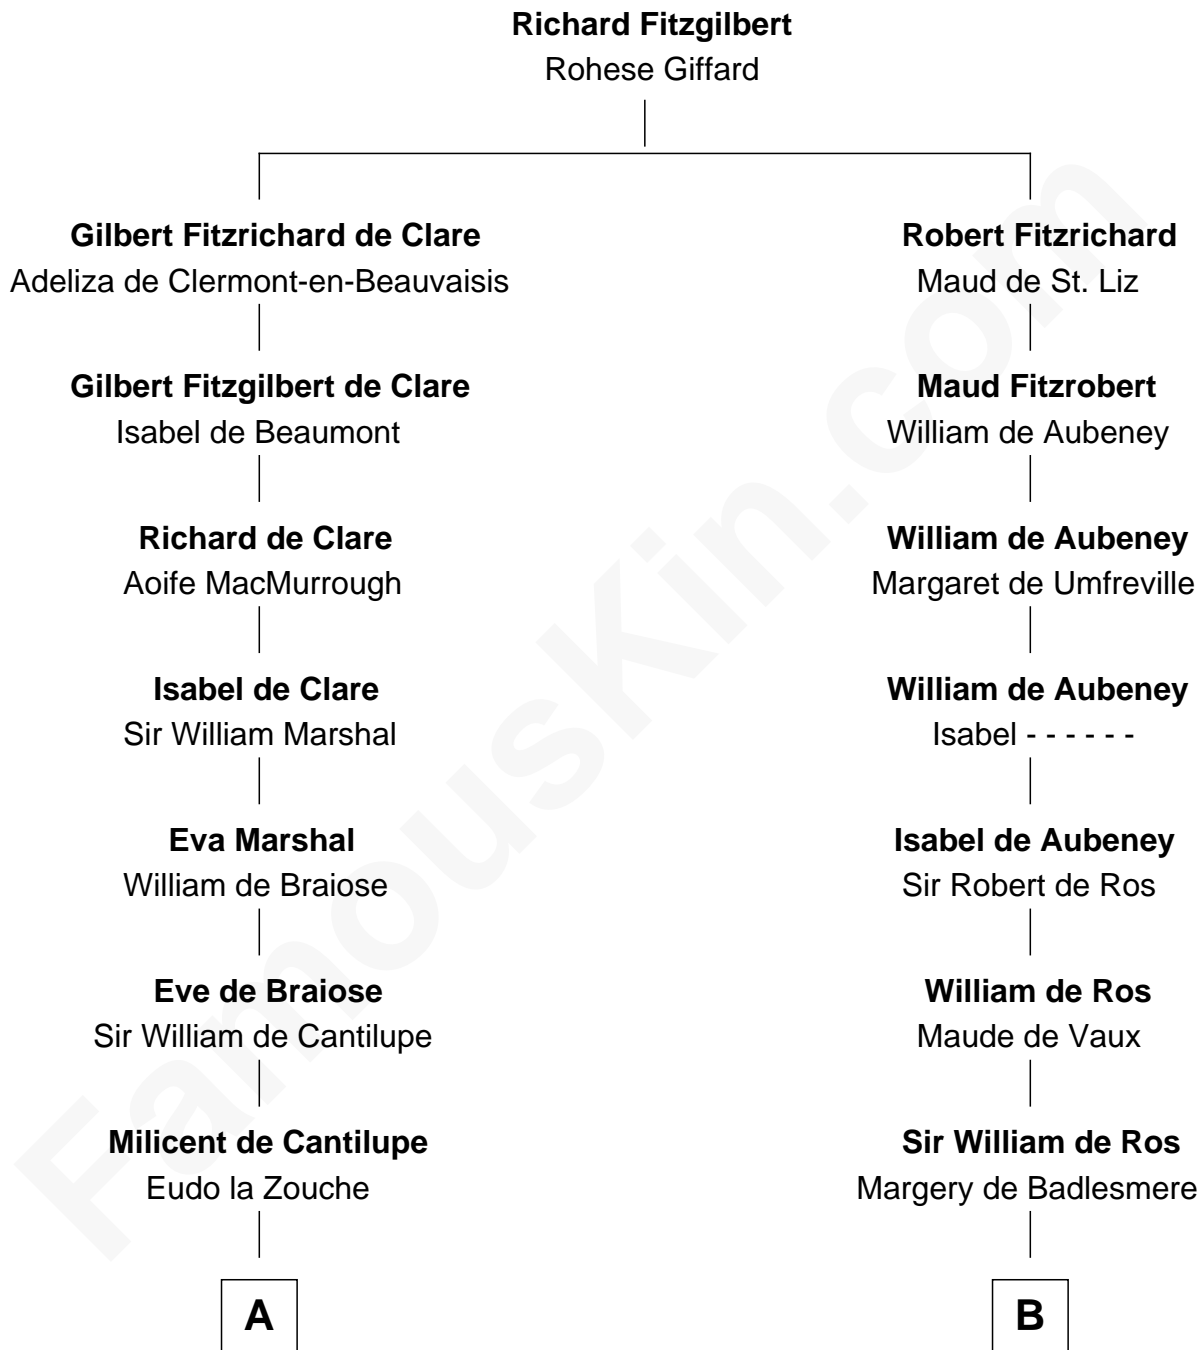

FamousKin.com

Relationship Chart of

George Mason

Father of the U.S. Bill of Rights

20th cousin 1 time removed of

Richard Henry Lee

Signer of the Declaration of Independence