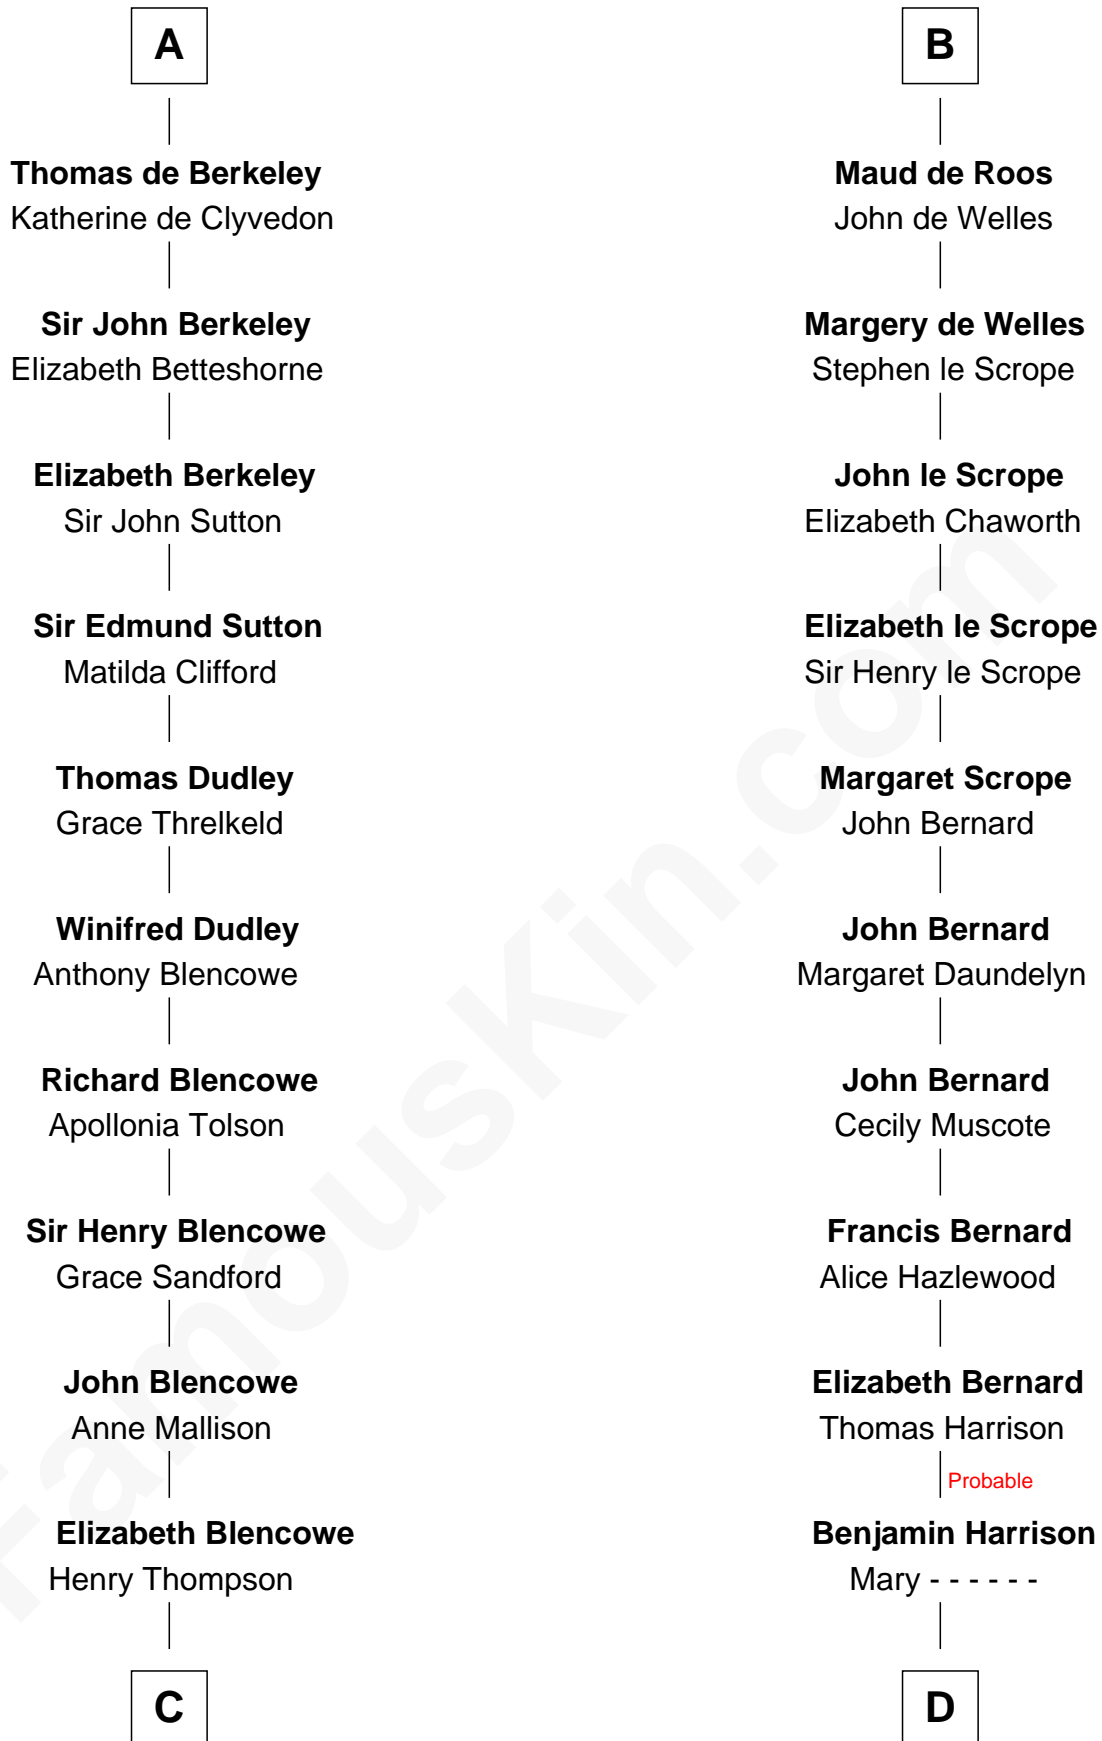

# FamousKin.com Relationship Chart of

**George Mason**

*Father of the U.S. Bill of Rights*

20th cousin of

**Richard Henry Lee**

*Signer of the Declaration of Independence*

**C**

**Sir William Thompson**

Mary Stephens

**Stephens Thompson**

Dorothea Tanton

**Ann Thompson**

George Mason

**George Mason**

*Father of Bill of Rights*

**D**

**Benjamin Harrison**

Hannah Churchill

**Hannah Harrison**

Philip Ludwell

**Hannah Ludwell**

Gov. Thomas Lee

**Richard Henry Lee**

*Signer of Declaration of Independence*