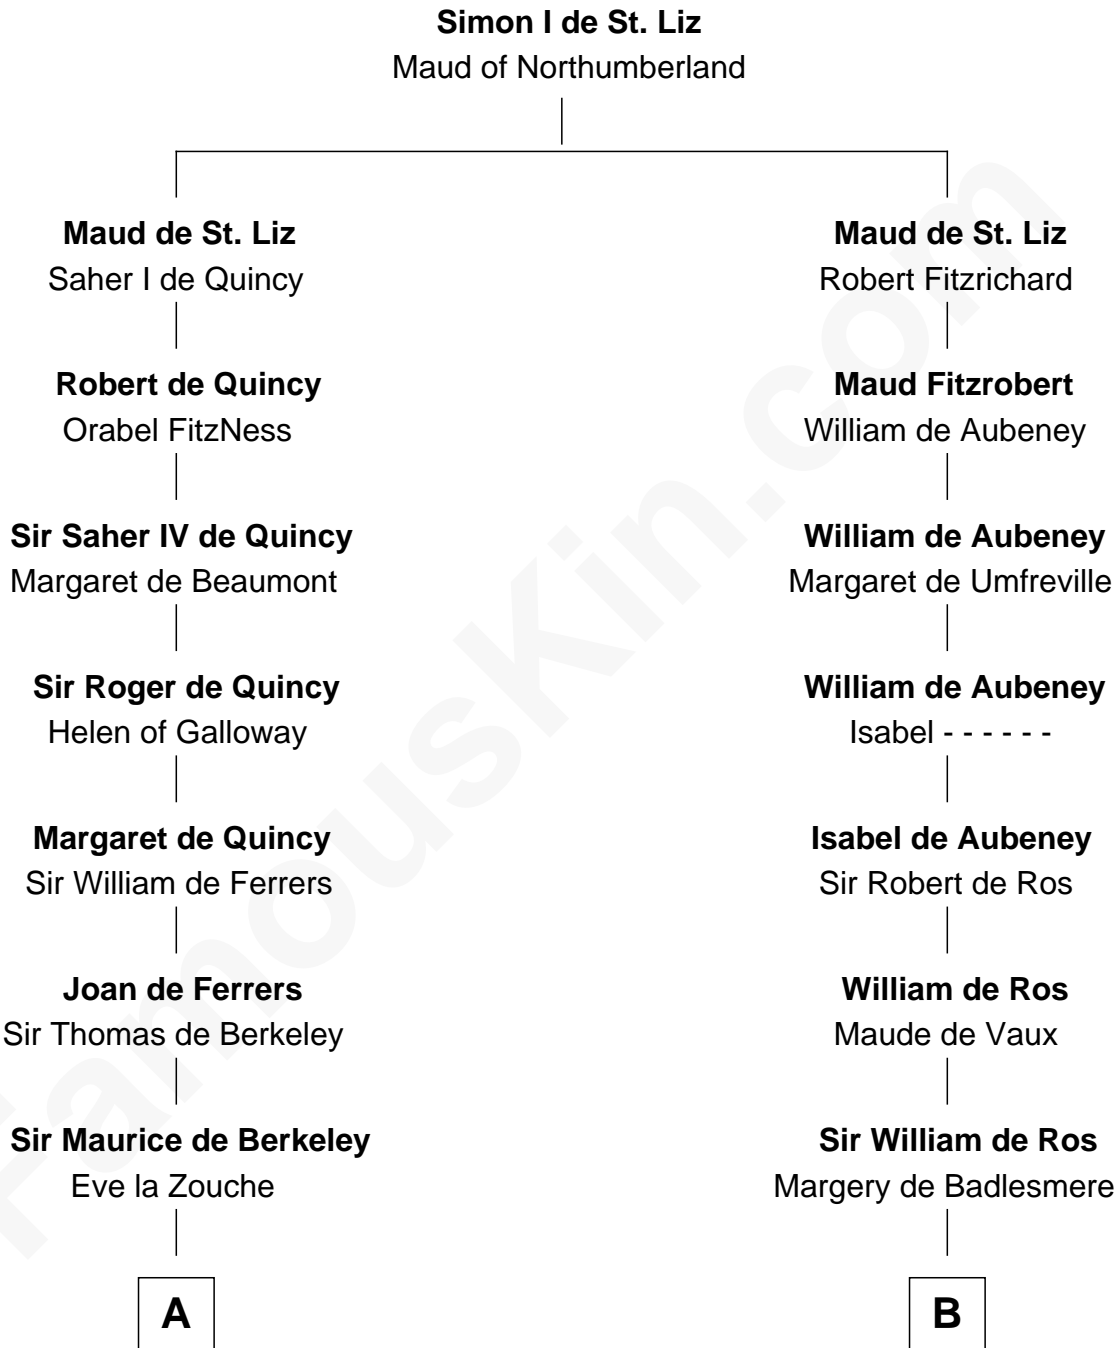

# FamousKin.com Relationship Chart of

**George Mason**

*Father of the U.S. Bill of Rights*

20th cousin of

**Richard Henry Lee**

*Signer of the Declaration of Independence*

**C**

**Sir William Thompson**

Mary Stephens

**Stephens Thompson**

Dorothea Tanton

**Ann Thompson**

George Mason

**George Mason**

*Father of Bill of Rights*

**D**