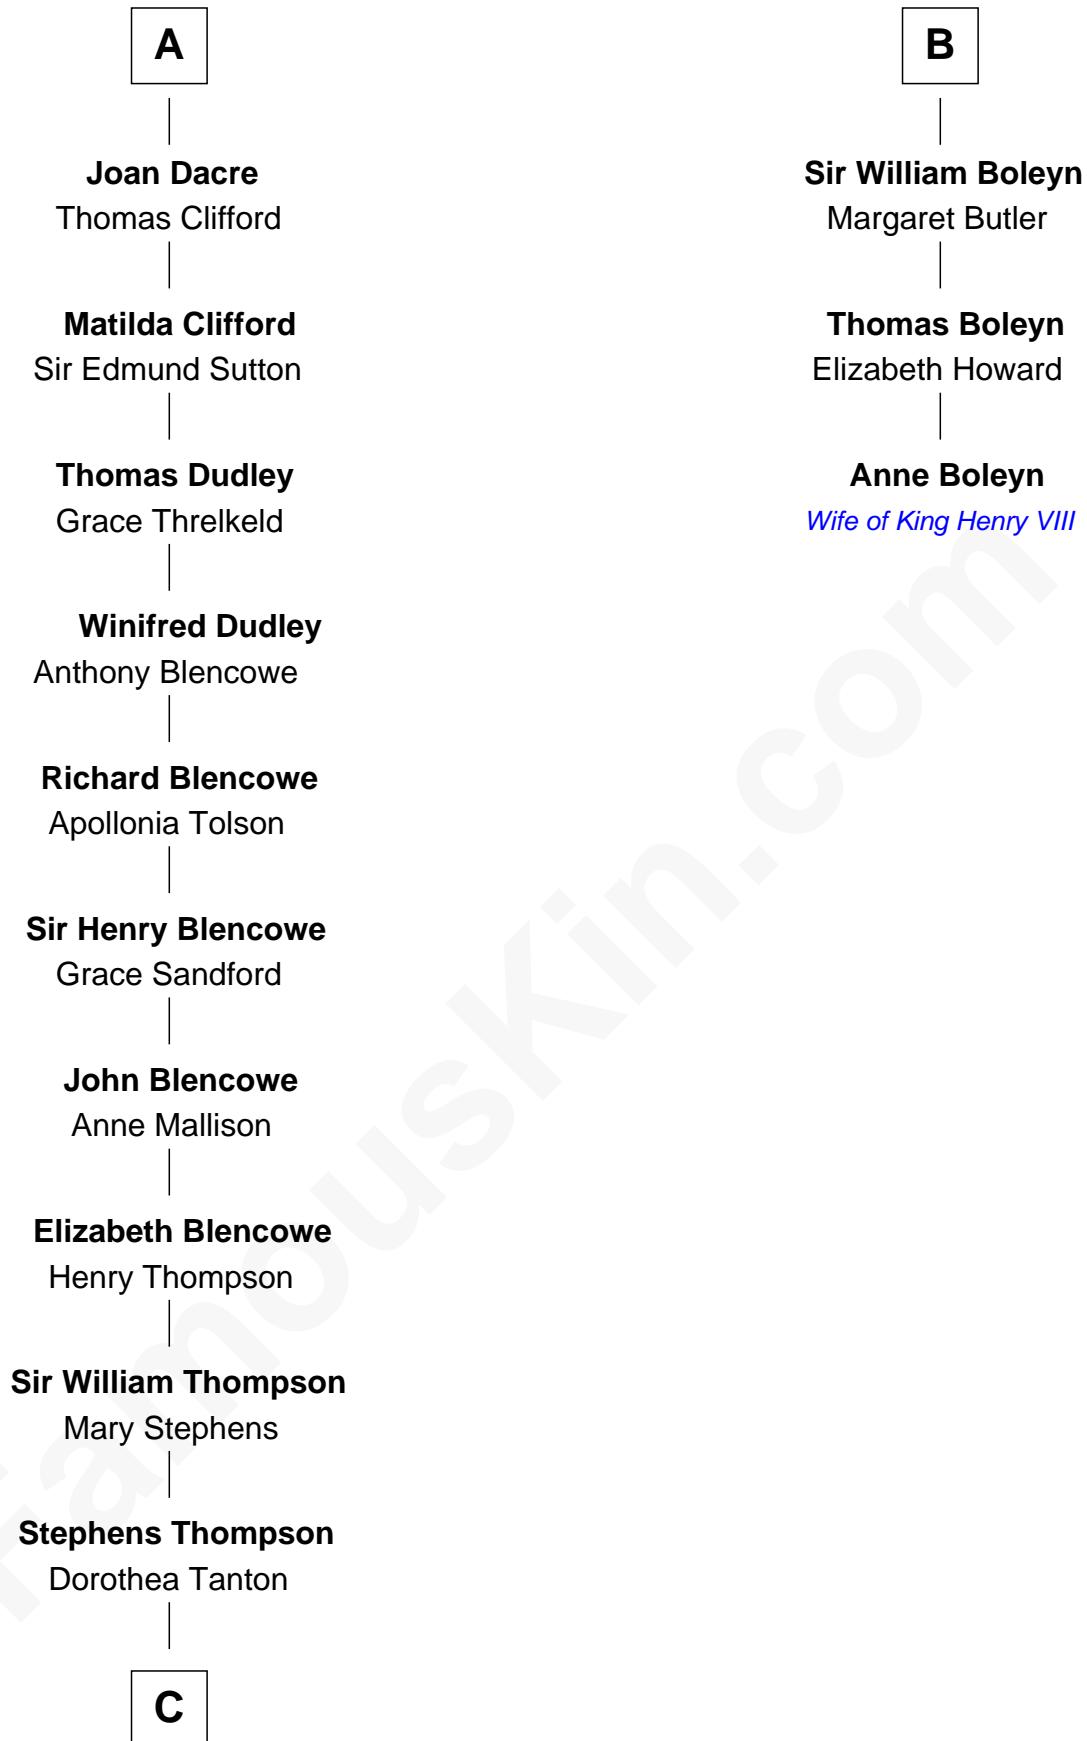

## Relationship Chart of

### George Mason

*Father of the U.S. Bill of Rights*

9th cousin 9 times removed of

### Anne Boleyn

*2nd Wife of King Henry VIII*

**C**

—  
**Ann Thompson**  
George Mason

—  
**George Mason**  
*Father of Bill of Rights*

FamousKin.com