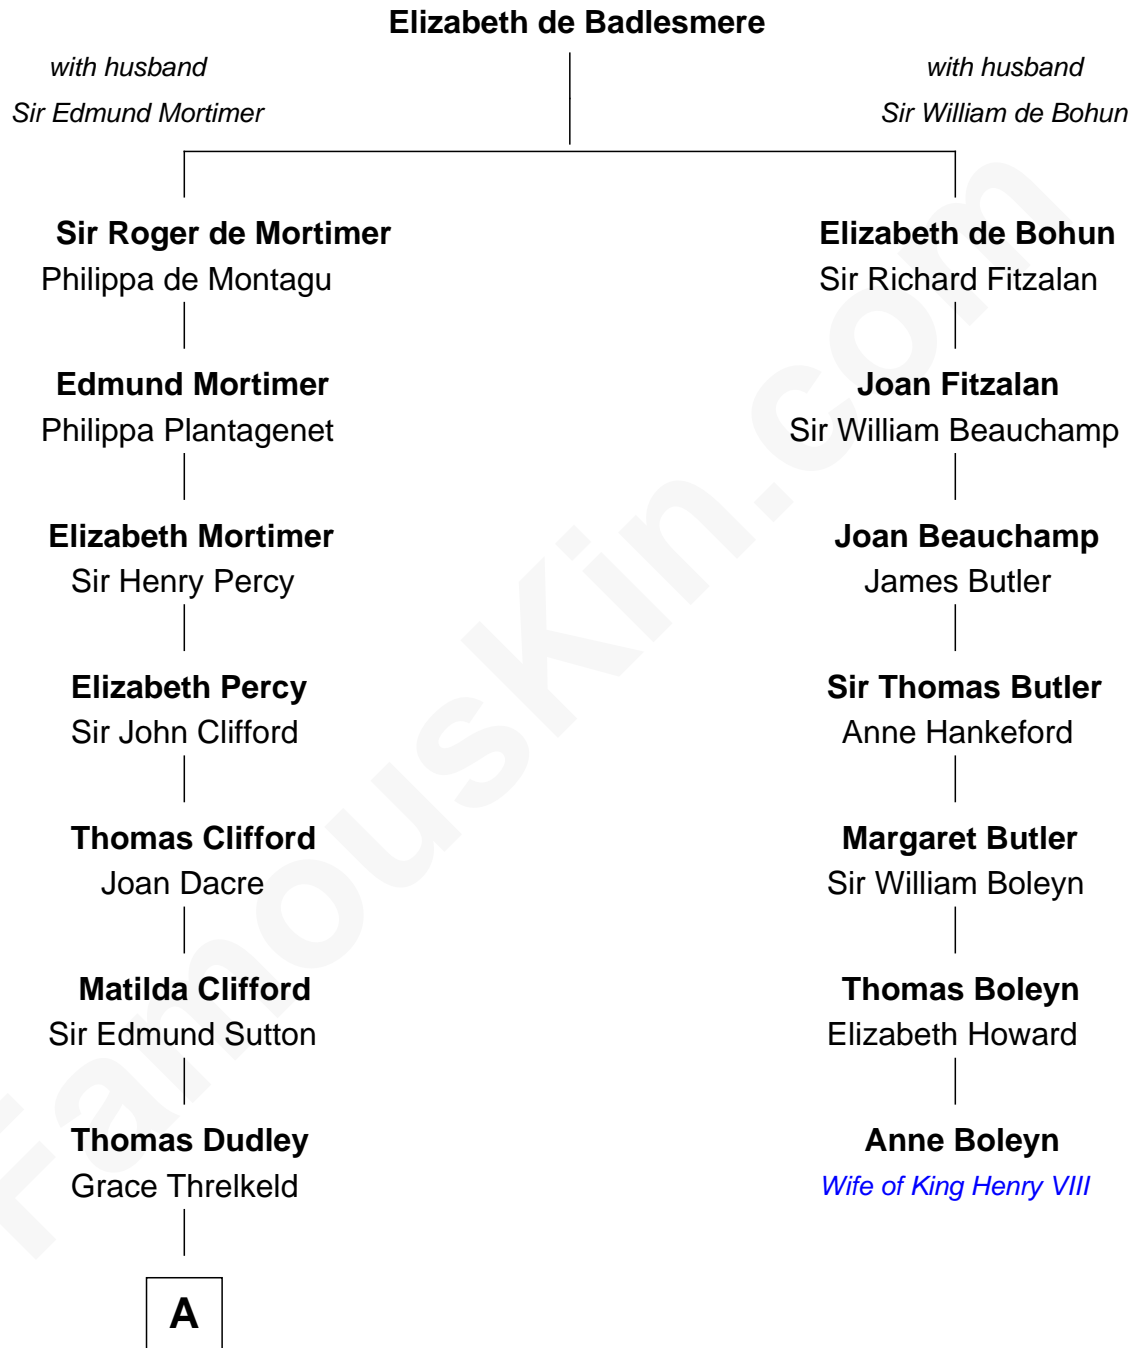

## Relationship Chart of

### George Mason

*Father of the U.S. Bill of Rights*

6th cousin 9 times removed of

### Anne Boleyn

*2nd Wife of King Henry VIII*

**A**

—  
**Winifred Dudley**  
Anthony Blencowe

—  
**Richard Blencowe**  
Apollonia Tolson

—  
**Sir Henry Blencowe**  
Grace Sandford

—  
**John Blencowe**  
Anne Mallison