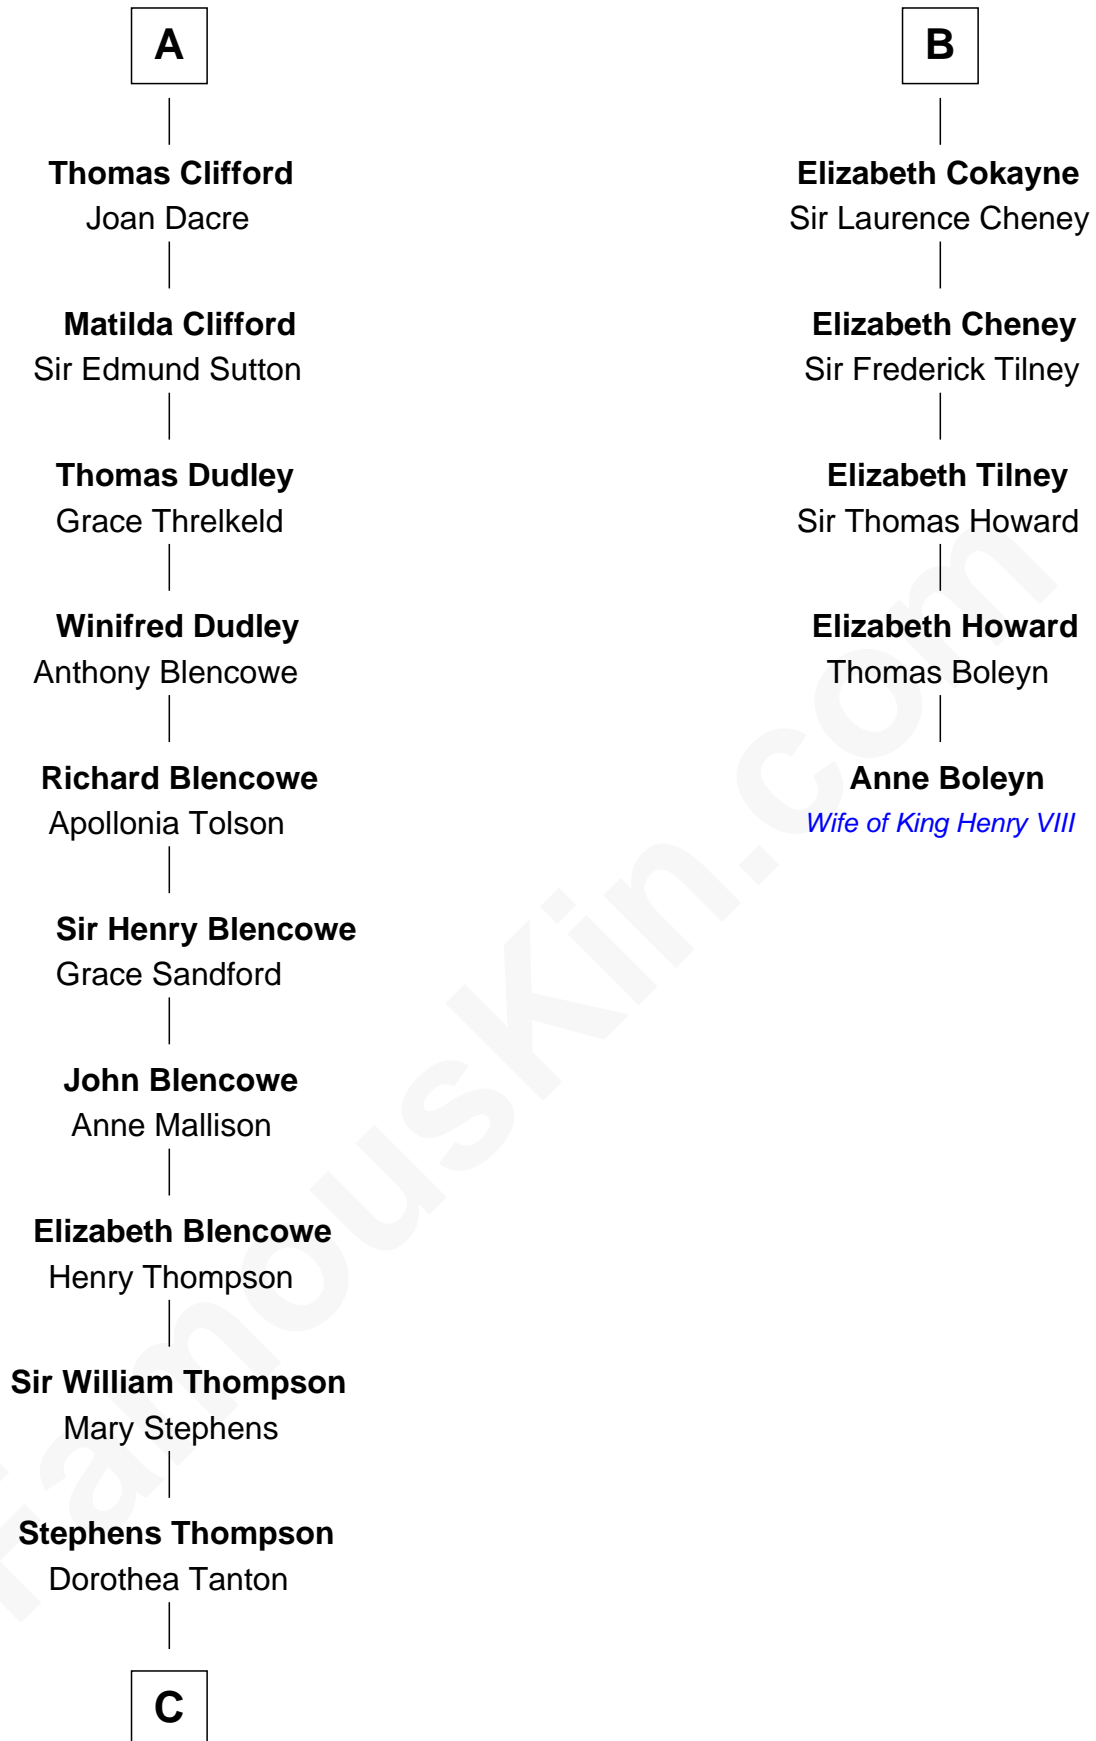

## Relationship Chart of

### George Mason

*Father of the U.S. Bill of Rights*

11th cousin 7 times removed of

### Anne Boleyn

*2nd Wife of King Henry VIII*

**Sir William Longespee**

Ela of Salisbury

**C**

—  
**Ann Thompson**

George Mason

—  
**George Mason**

*Father of Bill of Rights*

FamousKin.com