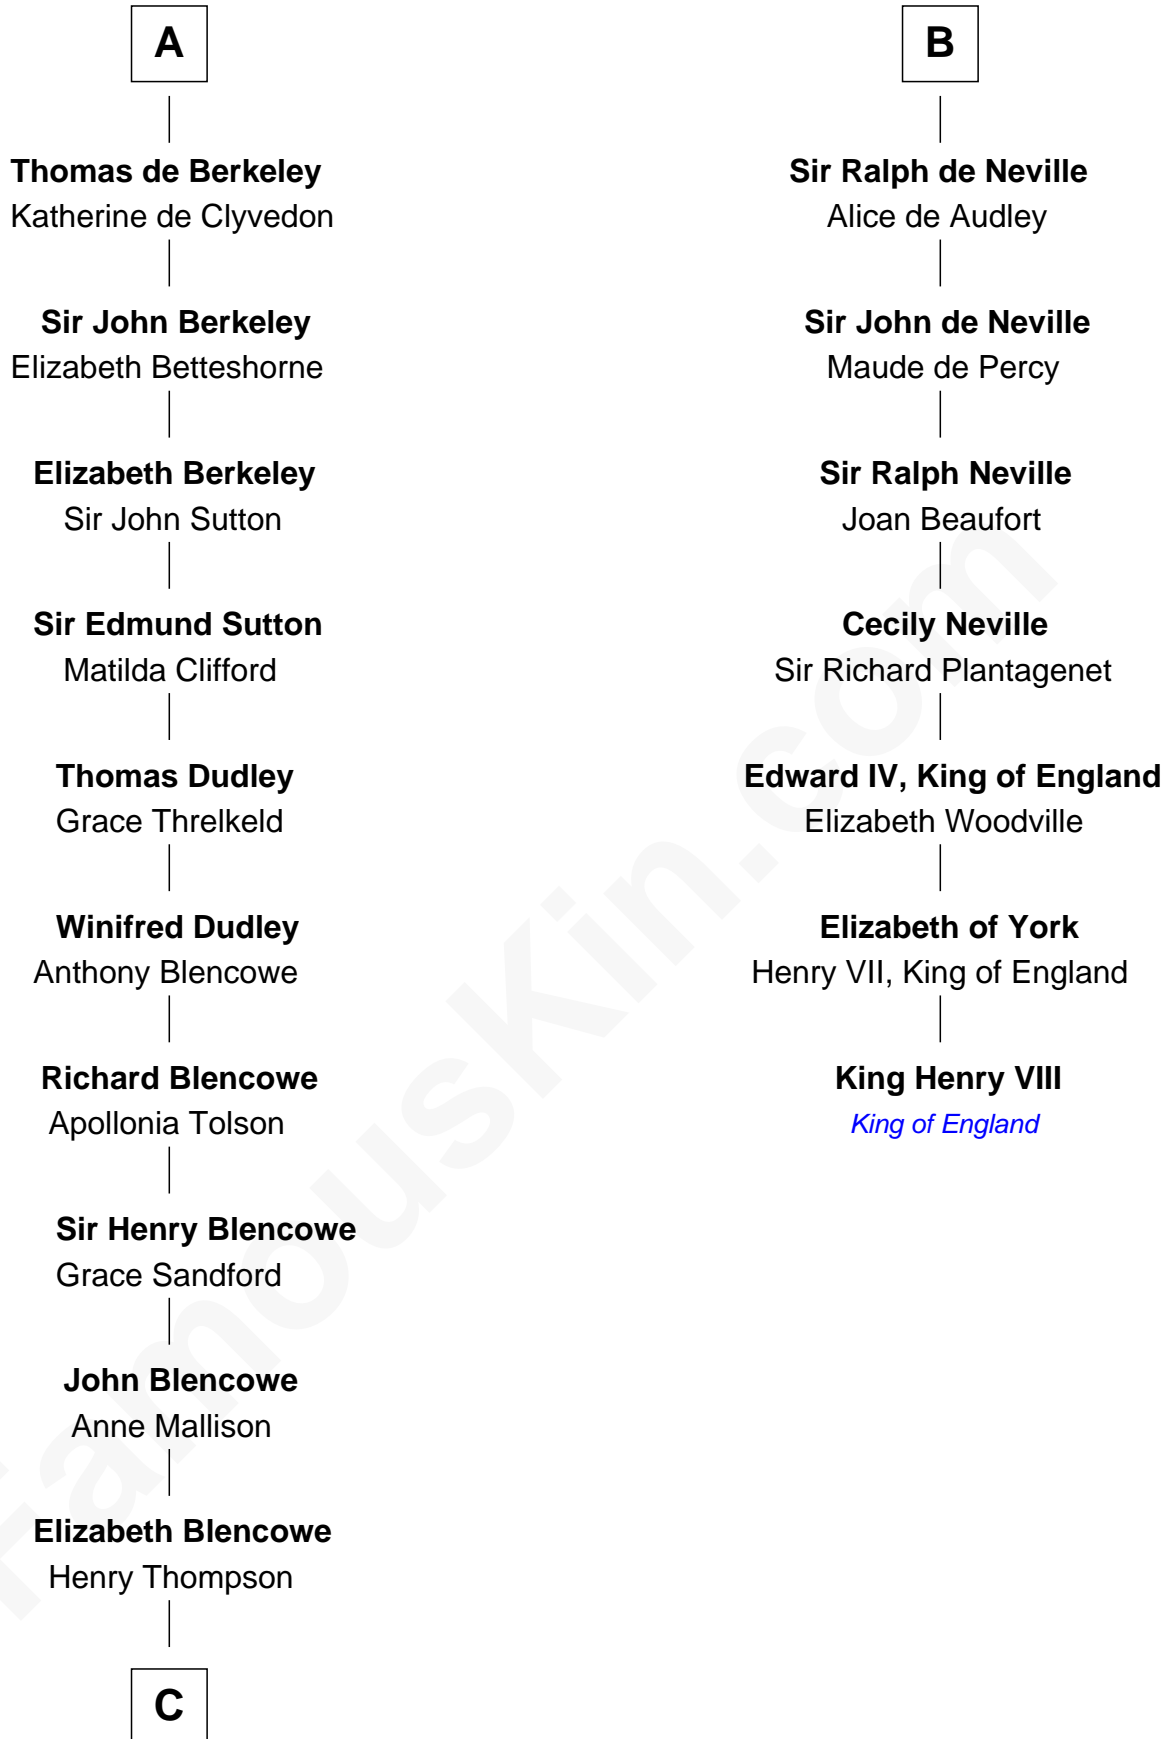

# FamousKin.com Relationship Chart of

**George Mason**

*Father of the U.S. Bill of Rights*

13th cousin 7 times removed of

**King Henry VIII**

*King of England*

**Fergus of Galloway**

Elizabeth - - - - -

**C**

—  
**Sir William Thompson**

Mary Stephens

—  
**Stephens Thompson**

Dorothea Tanton

—  
**Ann Thompson**

George Mason

—  
**George Mason**