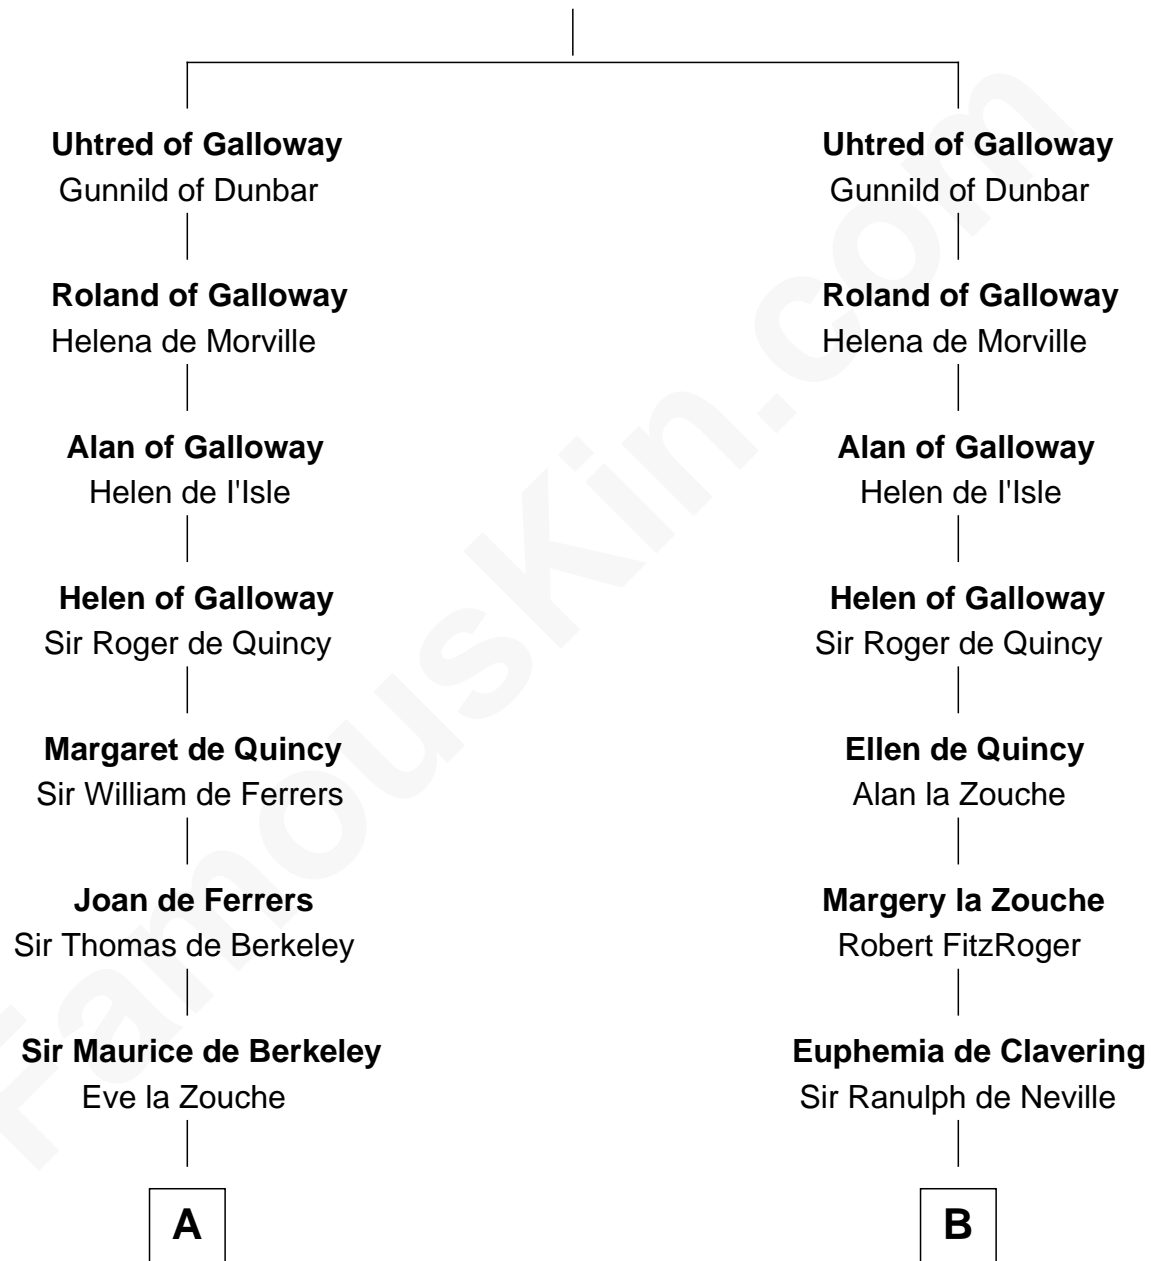

# FamousKin.com Relationship Chart of

**George Mason**

*Father of the U.S. Bill of Rights*

13th cousin 7 times removed of

**King Henry VIII**

*King of England*

**Fergus of Galloway**

Elizabeth - - - - -

**C**

—  
**Sir William Thompson**

Mary Stephens

—  
**Stephens Thompson**

Dorothea Tanton

—  
**Ann Thompson**

George Mason

—  
**George Mason**

*Father of Bill of Rights*

FamousKin.com