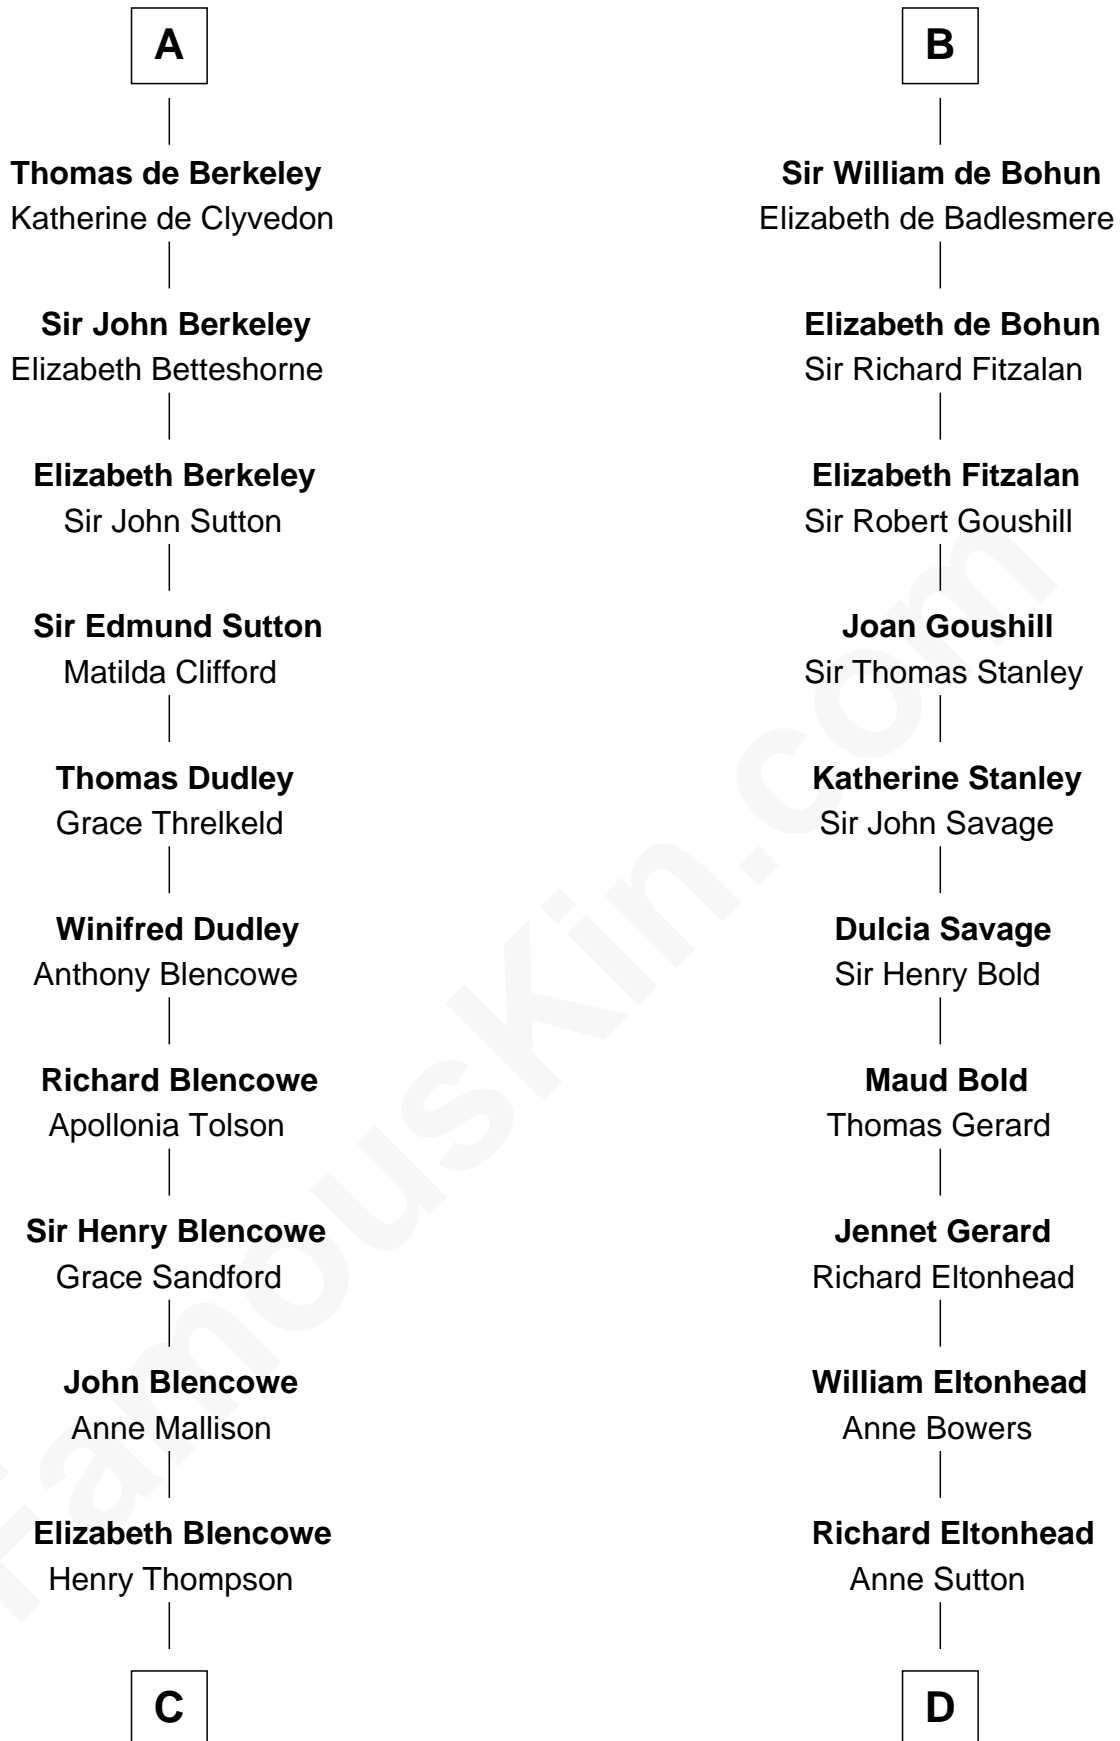

# FamousKin.com Relationship Chart of

**George Mason**

*Father of the U.S. Bill of Rights*

20th cousin of

**Francis Lightfoot Lee**

*Signer of the Declaration of Independence*

**Mitchertach O'Toole**

Cacht Inion Loigsig O'Morda

**C**

**Sir William Thompson**

Mary Stephens

**Stephens Thompson**

Dorothea Tanton

**Ann Thompson**

George Mason

**George Mason**