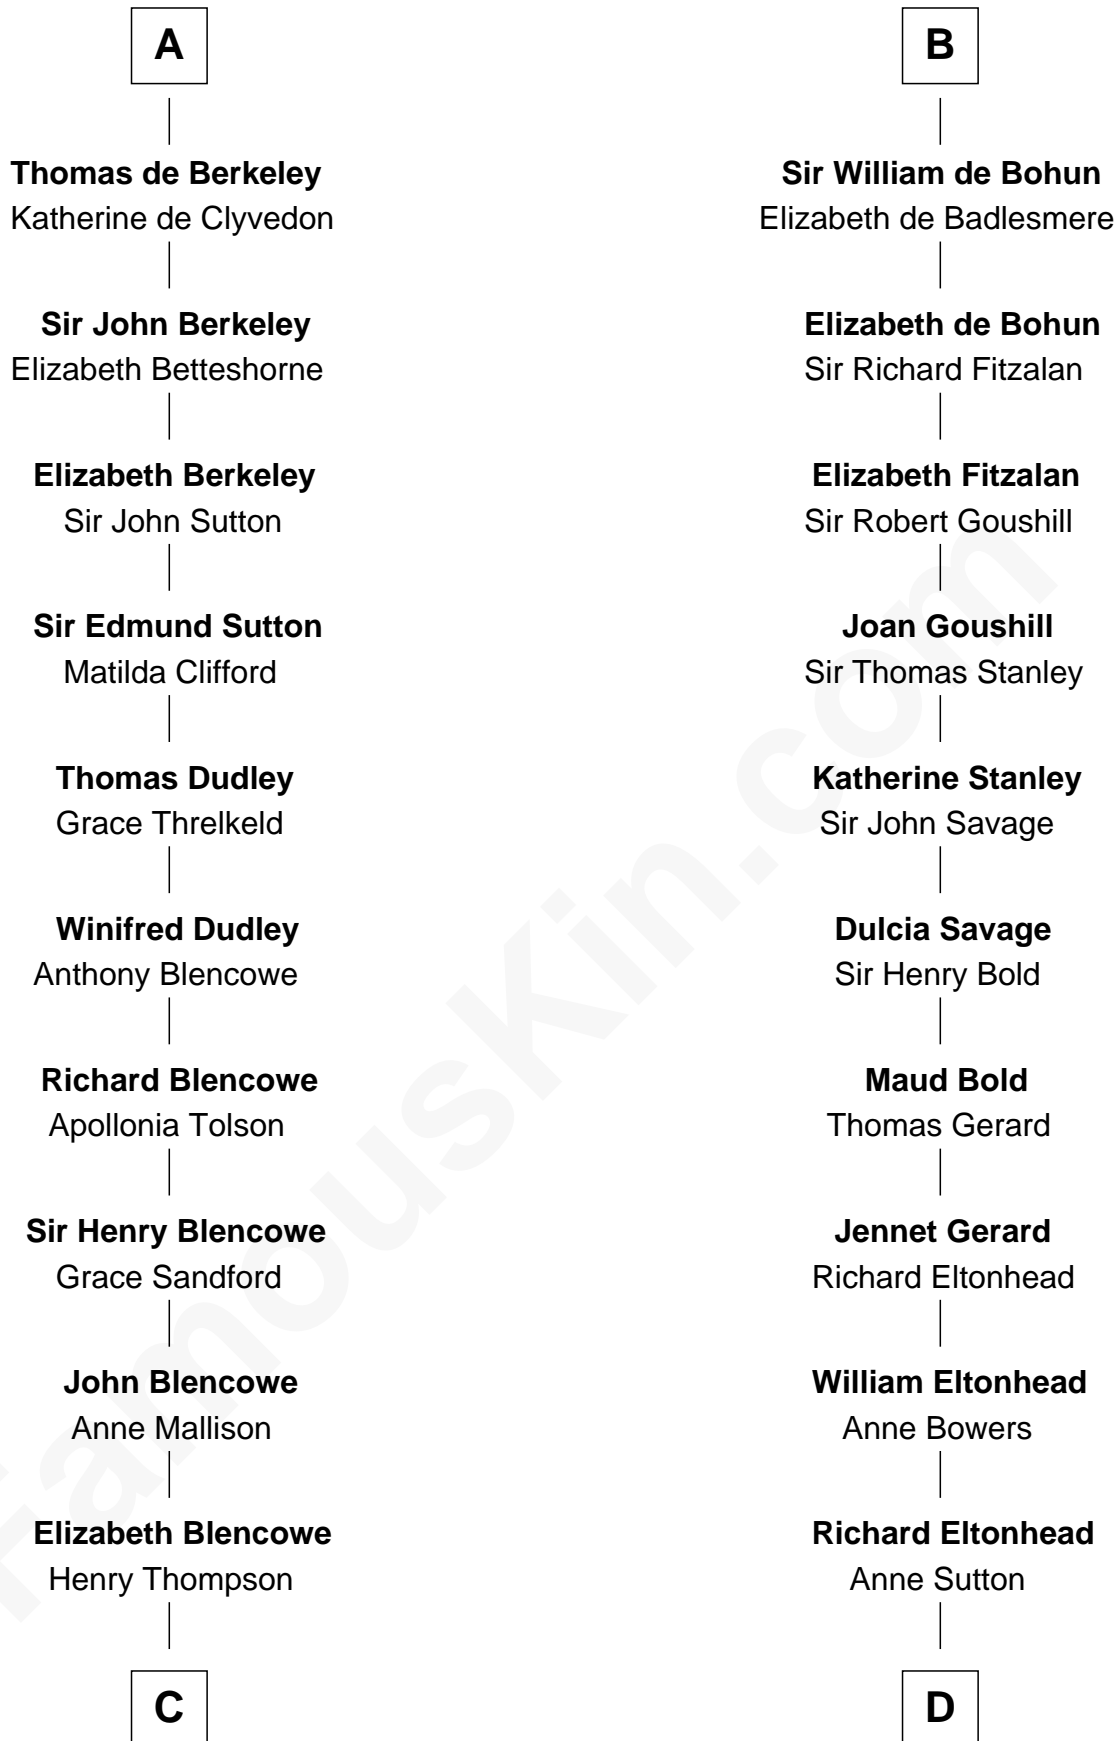

# FamousKin.com Relationship Chart of

**George Mason**

*Father of the U.S. Bill of Rights*

20th cousin of

**Francis Lightfoot Lee**

*Signer of the Declaration of Independence*

**Enna MacMurrough**

**C**

**Sir William Thompson**

Mary Stephens

**Stephens Thompson**

Dorothea Tanton

**Ann Thompson**

George Mason

**George Mason**

*Father of Bill of Rights*