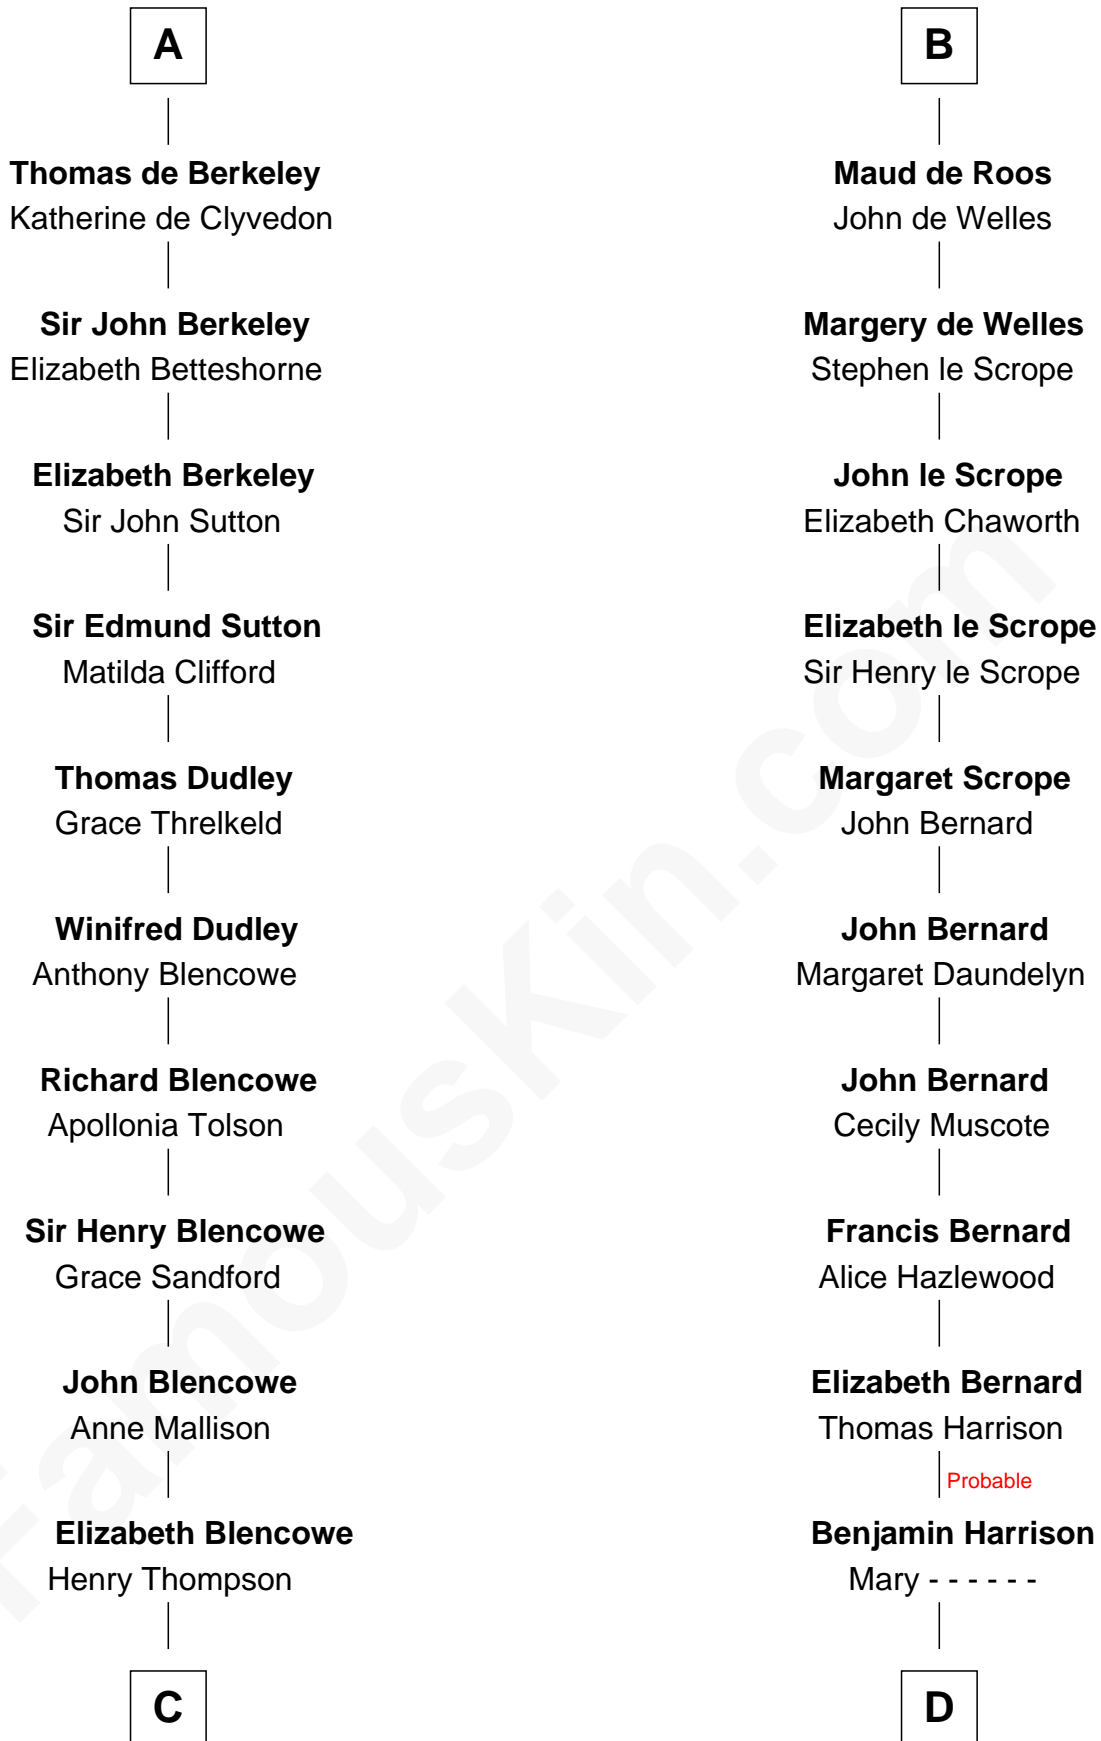

# FamousKin.com Relationship Chart of

**George Mason**

*Father of the U.S. Bill of Rights*

20th cousin of

**Francis Lightfoot Lee**

*Signer of the Declaration of Independence*

**C**

**Sir William Thompson**

Mary Stephens

**Stephens Thompson**

Dorothea Tanton

**Ann Thompson**

George Mason

**George Mason**

*Father of Bill of Rights*

**D**