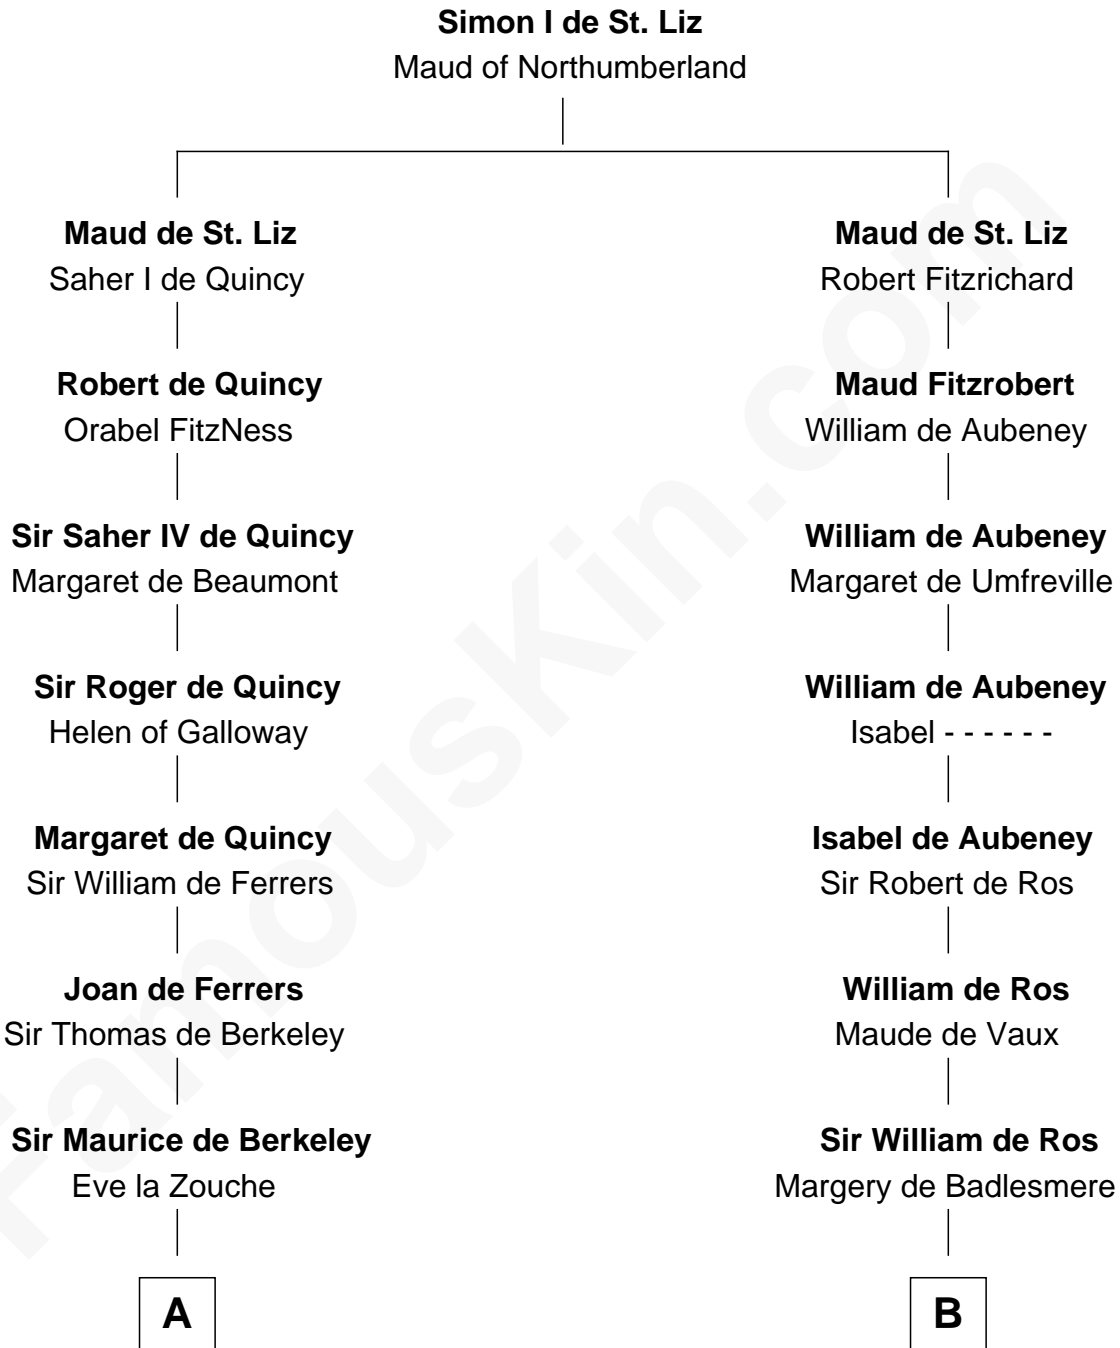

# FamousKin.com Relationship Chart of

**George Mason**

*Father of the U.S. Bill of Rights*

20th cousin of

**Francis Lightfoot Lee**

*Signer of the Declaration of Independence*

**C**

**Sir William Thompson**

Mary Stephens

**Stephens Thompson**

Dorothea Tanton

**Ann Thompson**

George Mason

**George Mason**

*Father of Bill of Rights*

**D**