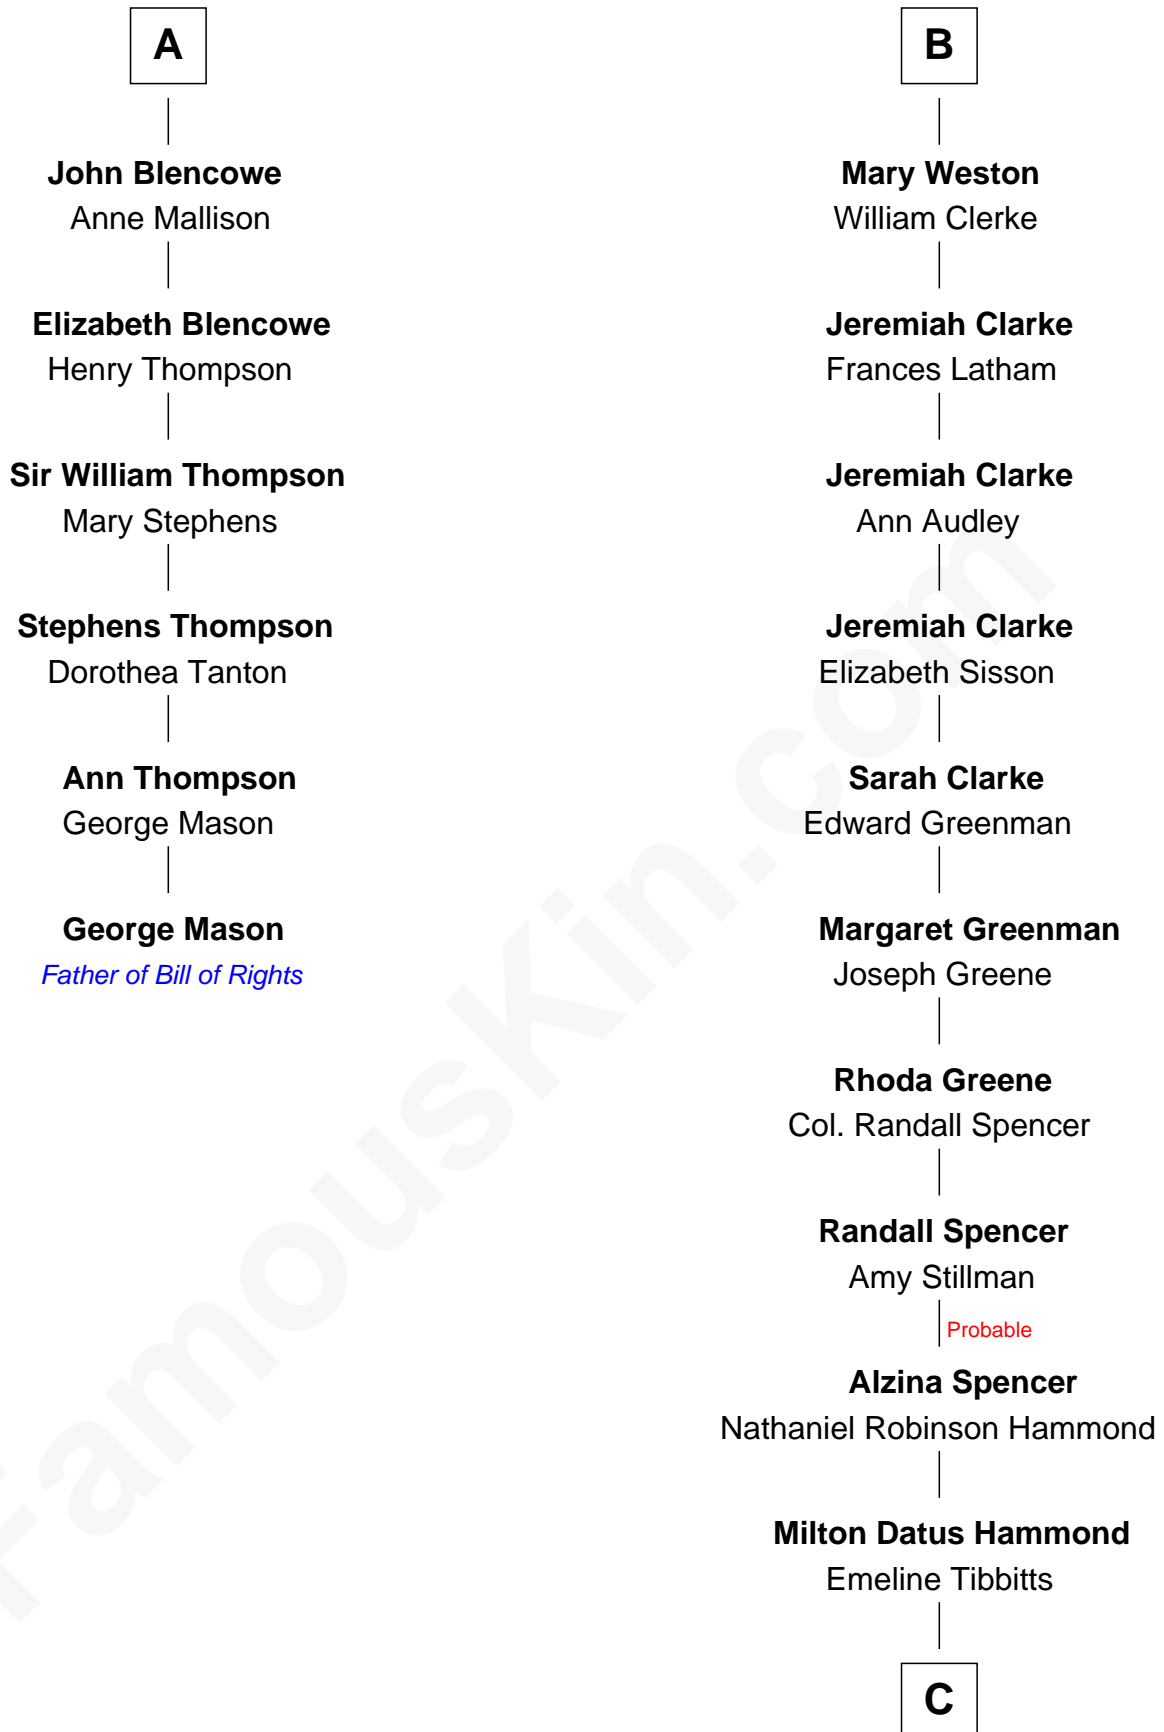

# FamousKin.com Relationship Chart of

**George Mason**

*Father of the U.S. Bill of Rights*

12th cousin 9 times removed of

**Amy Adams**

*Movie Actress*

**Sir Walter Blount**

Sancha de Ayala

Margaret de Gresley

**Sanchia Blount**

Edward Langford

**Alice Langford**

John Stradling

**Anne Stradling**

Sir John Danvers

**Anne Danvers**

Thomas Lovett

**Elizabeth Lovett**

Anthony Cave

**Mary Cave**

Sir Jerome Weston

**B**

**C**

**Levi Parley Hammond**

Annie Elizabeth Baer

**Grant Levi Hammond**

Rita Otterbeck

**Colleen Hammond**

Joseph Hugh Hicken

**Kathryn Hicken**

Richard Kent Adams

**Amy Adams**