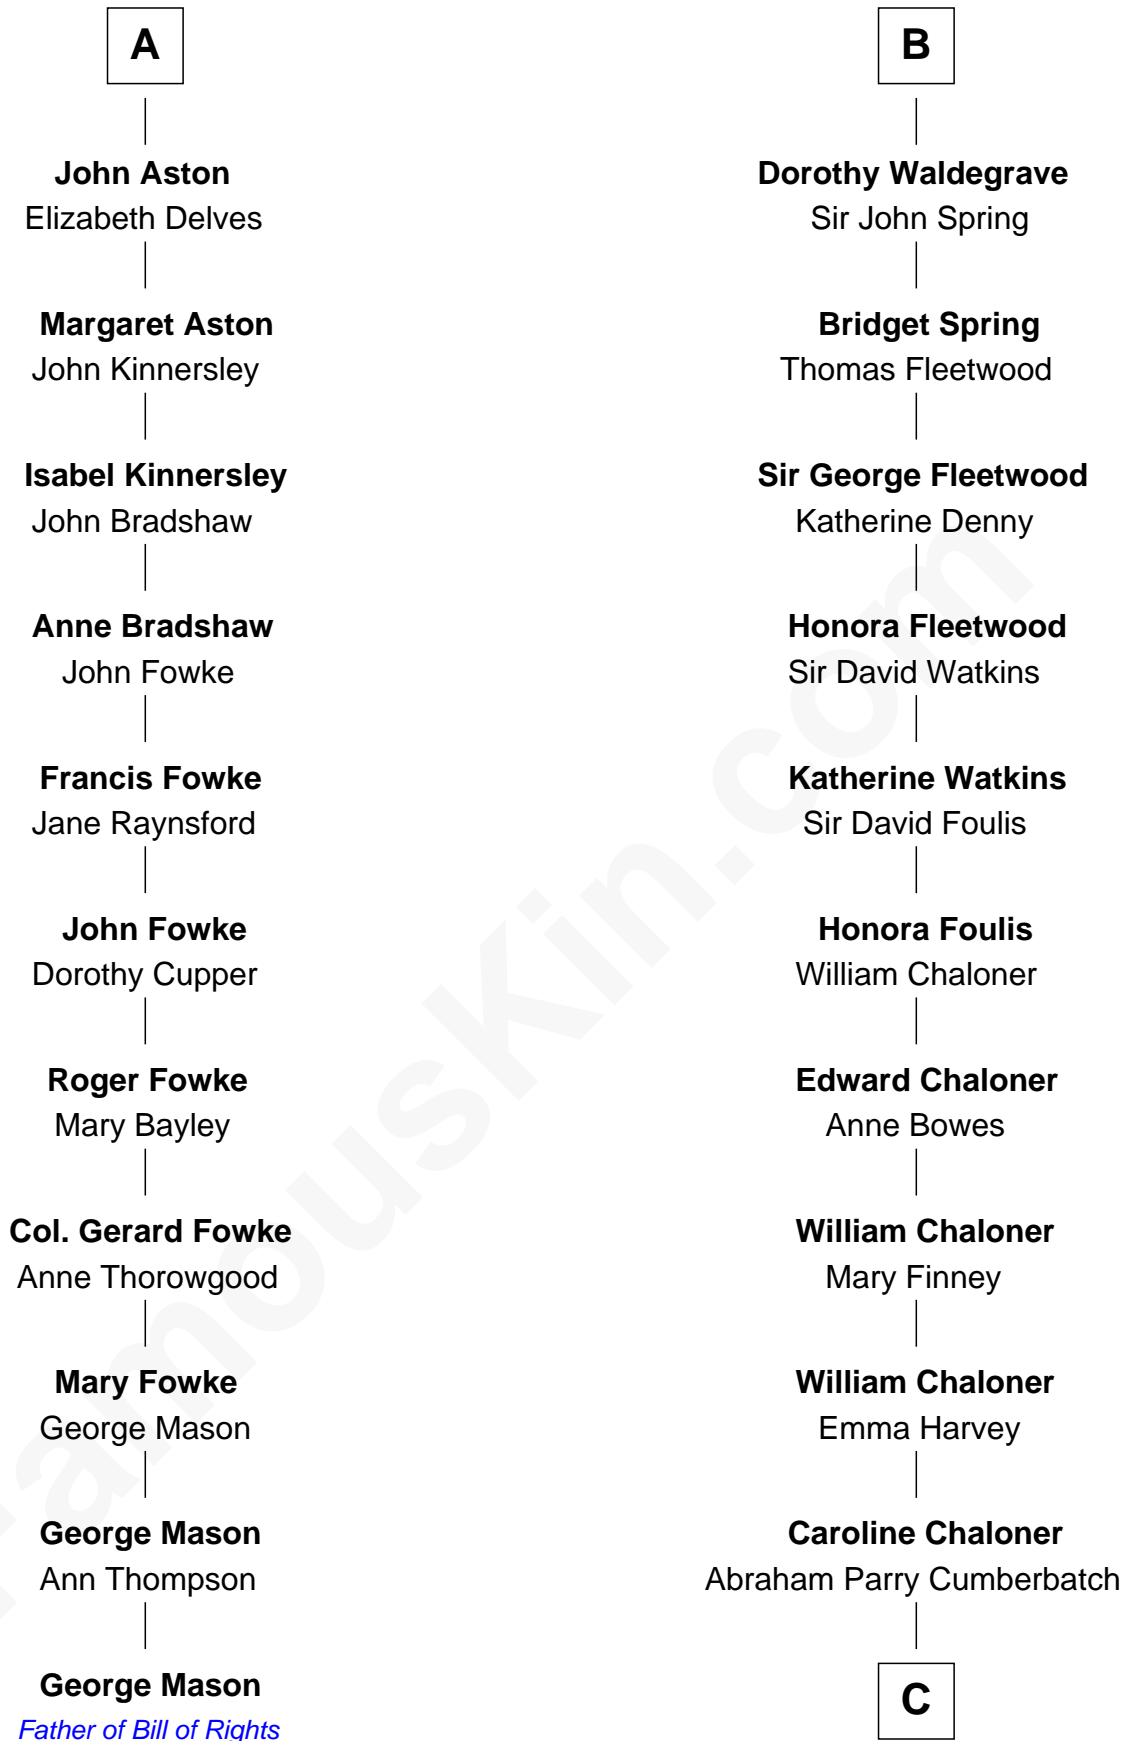

## Relationship Chart of

### George Mason

*Father of the U.S. Bill of Rights*

17th cousin 4 times removed of

### Benedict Cumberbatch

*Movie, Television and Stage Actor*

C

**Robert William Cumberbatch**

Louisa Grace Hanson

**Henry Alfred Cumberbatch**

Hélène Gertrude Rees

**Henry Carlton Cumberbatch**