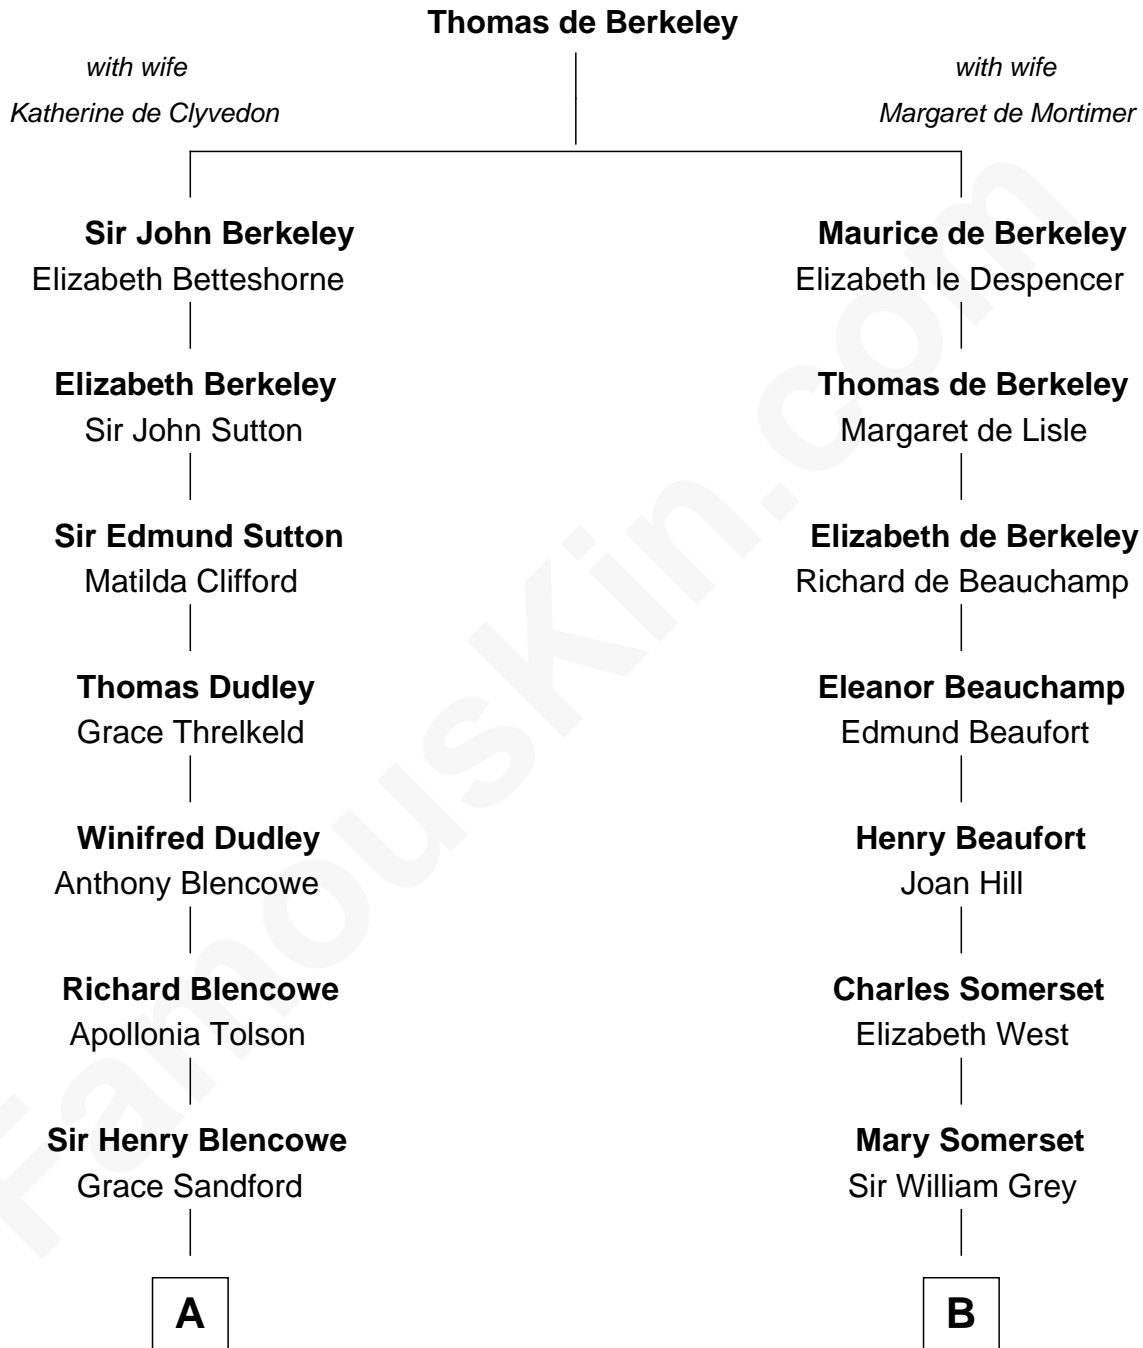

FamousKin.com

Relationship Chart of

George Mason

Father of the U.S. Bill of Rights

12th cousin 8 times removed of

Benedict Cumberbatch

Movie, Television and Stage Actor