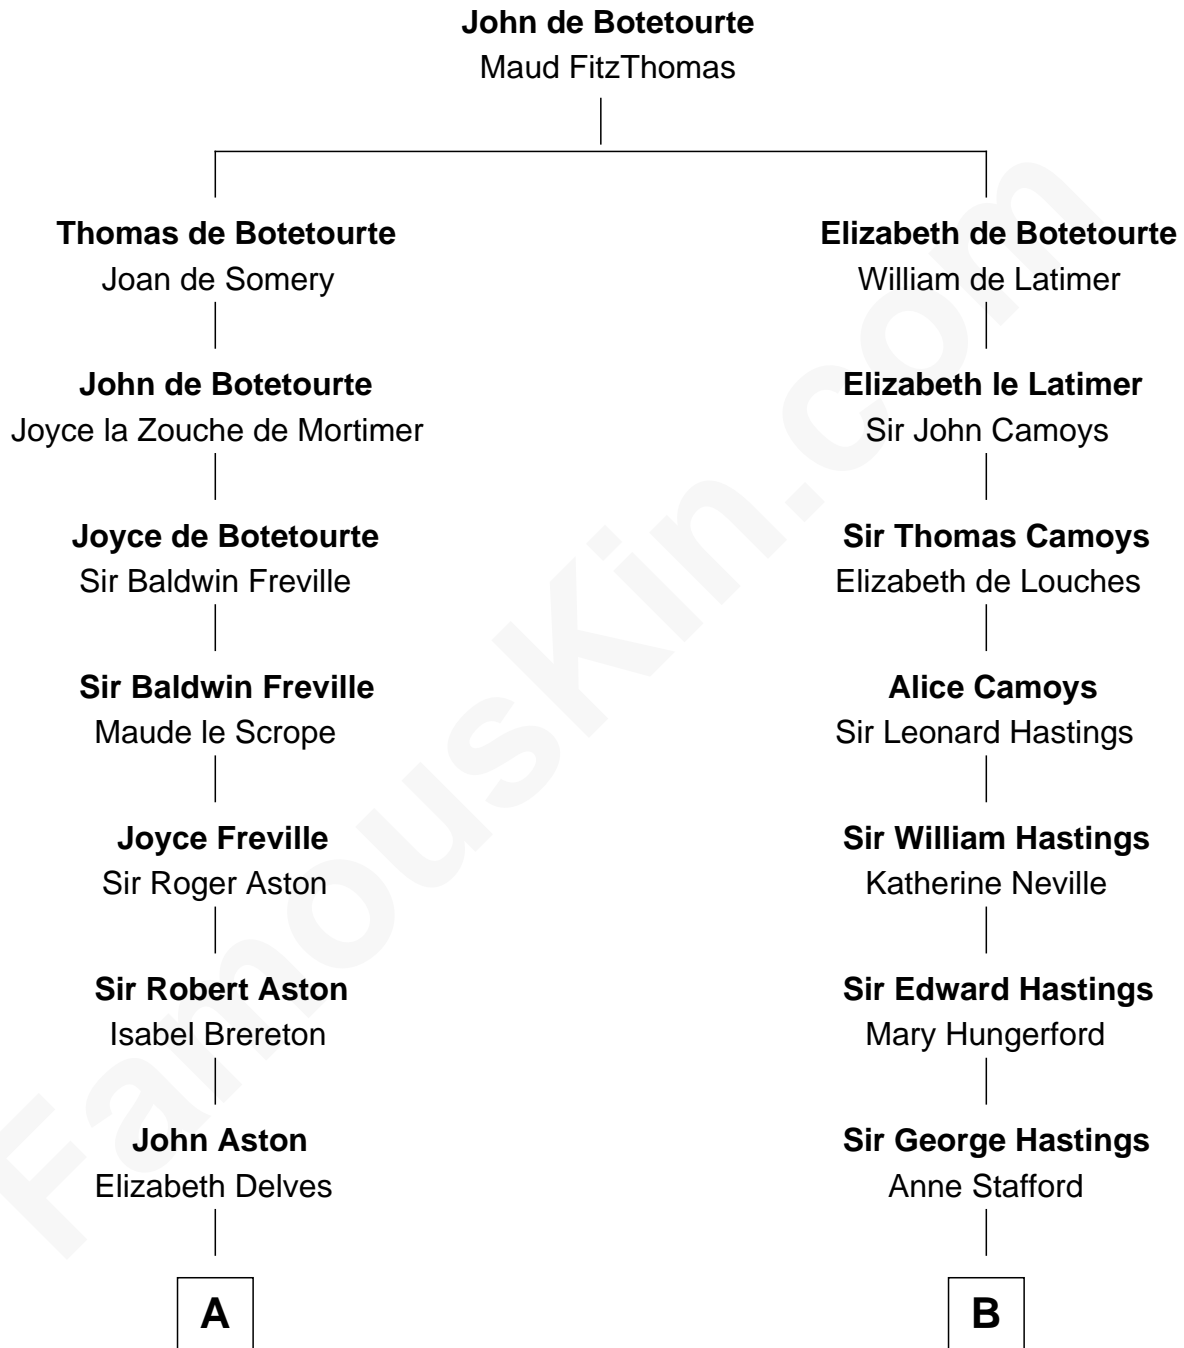

# FamousKin.com Relationship Chart of

**George Mason**

*Father of the U.S. Bill of Rights*

16th cousin 4 times removed of

**Queen Elizabeth II**

*Queen of the United Kingdom*

C

**Rev. Charles William Cavendish-Bentinck**

Caroline Louisa Burnaby

**Cecilia Nina Cavendish-Bentinck**

Claude George Bowes-Lyon

**Elizabeth Bowes-Lyon**

George VI, King of the United Kingdom

**Queen Elizabeth II**

*Queen of the United Kingdom*