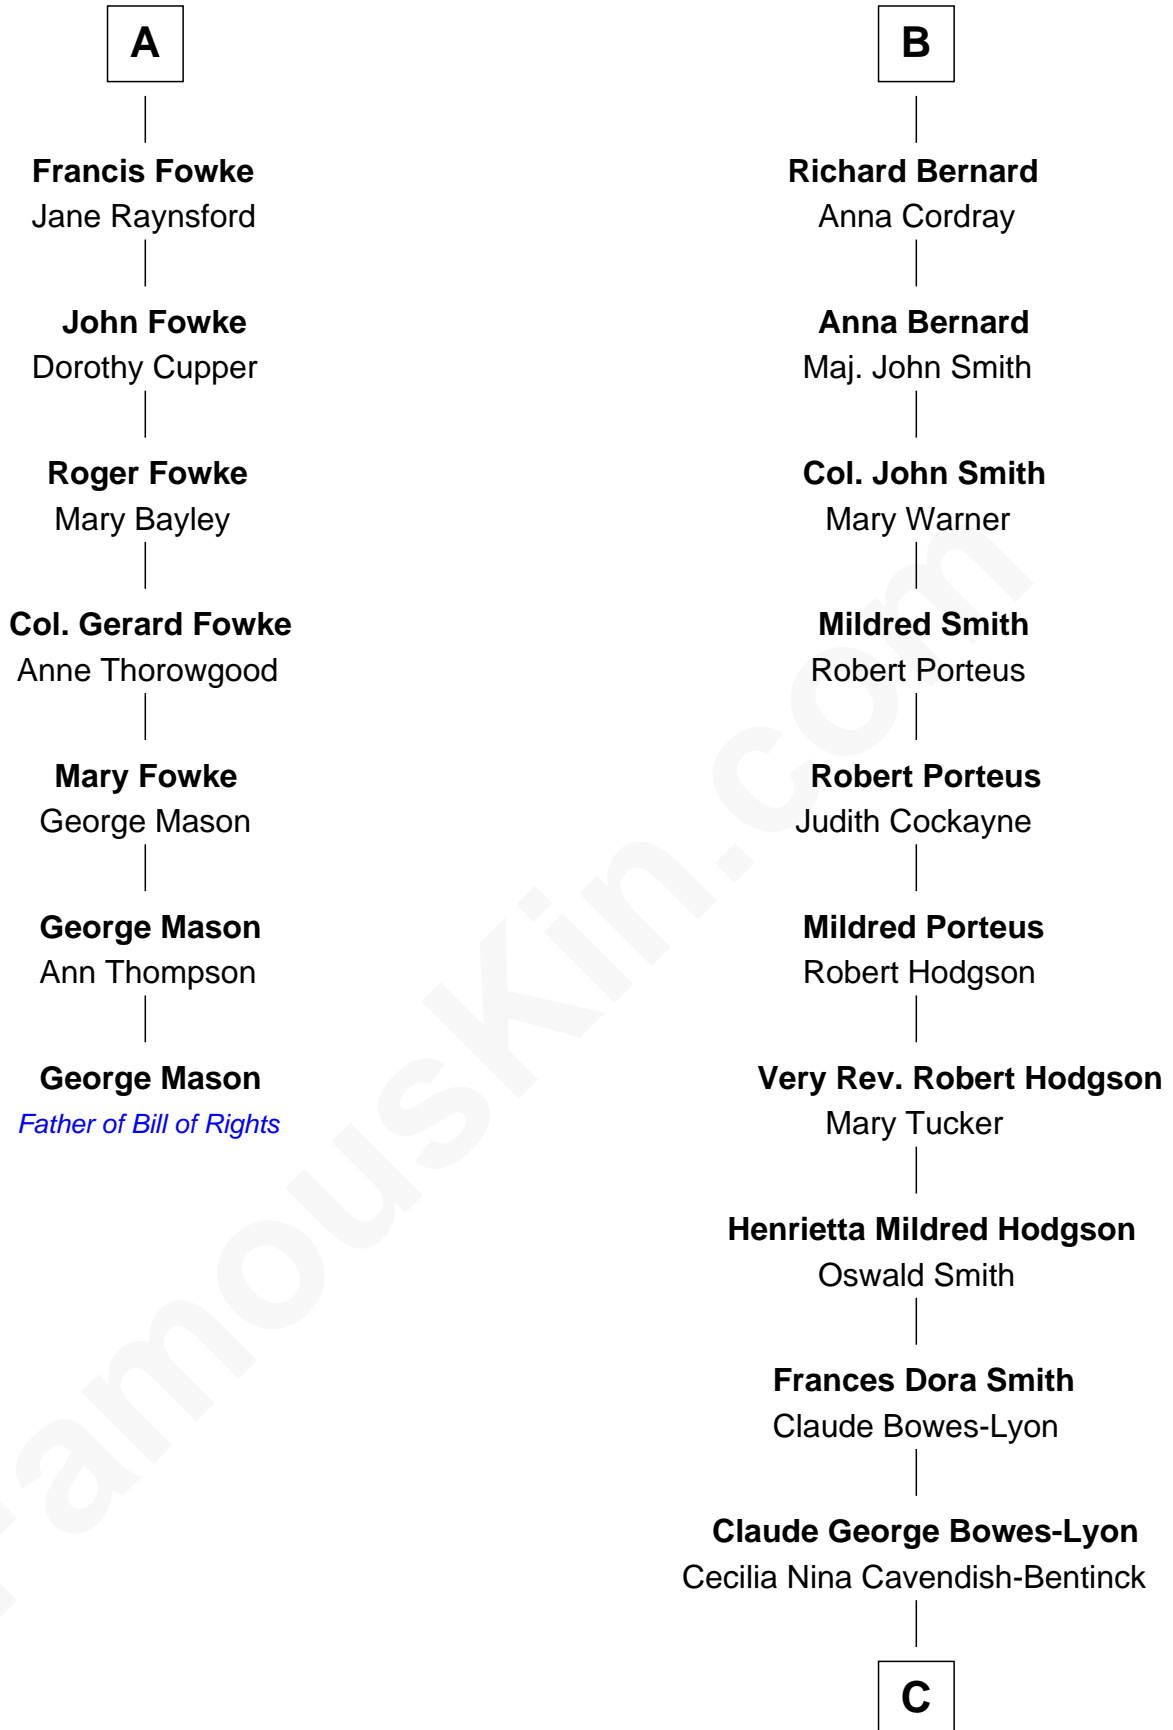

FamousKin.com Relationship Chart of

George Mason

Father of the U.S. Bill of Rights

13th cousin 5 times removed of

Queen Elizabeth II

Queen of the United Kingdom

Stephen le Scrope

Margery de Welles

Cecily Muscote

Francis Bernard

Alice Hazlewood

Richard Bernard

Elizabeth Woolhouse

B

C

Elizabeth Bowes-Lyon
George VI, King of the United Kingdom