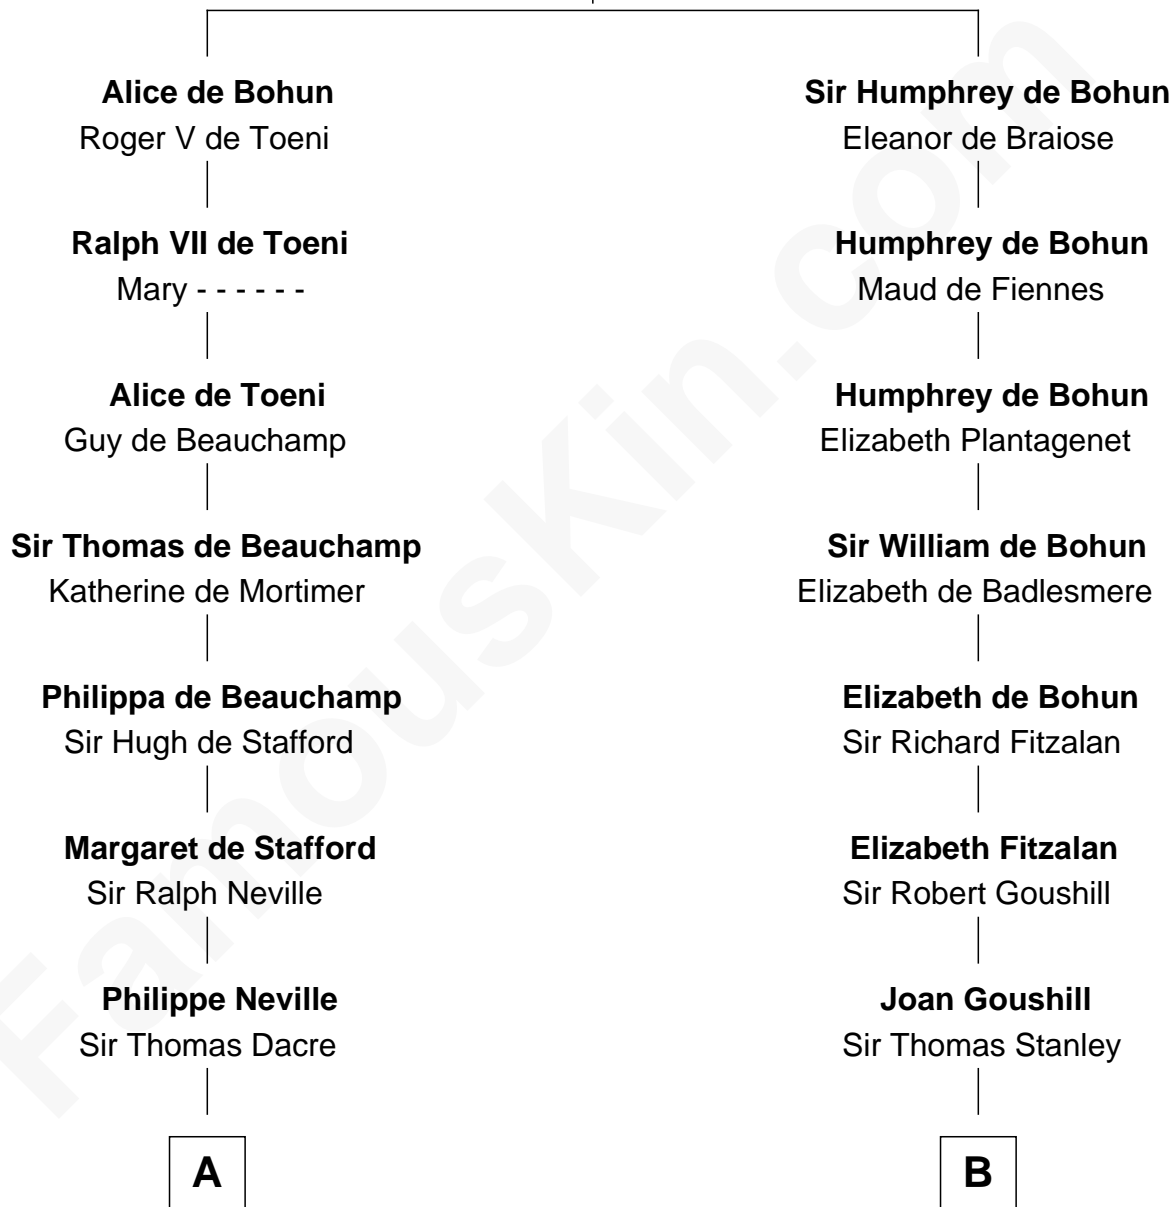

# FamousKin.com Relationship Chart of

**George Mason**

*Father of the U.S. Bill of Rights*

17th cousin 1 time removed of

**Thomas Sim Lee**

*2nd and 7th Governor of Maryland*

**Sir Humphrey de Bohun**

Maud of Eu

**A**

**Joan Dacre**

Thomas Clifford

**Matilda Clifford**

Sir Edmund Sutton

**Thomas Dudley**

Grace Threlkeld

**Winifred Dudley**