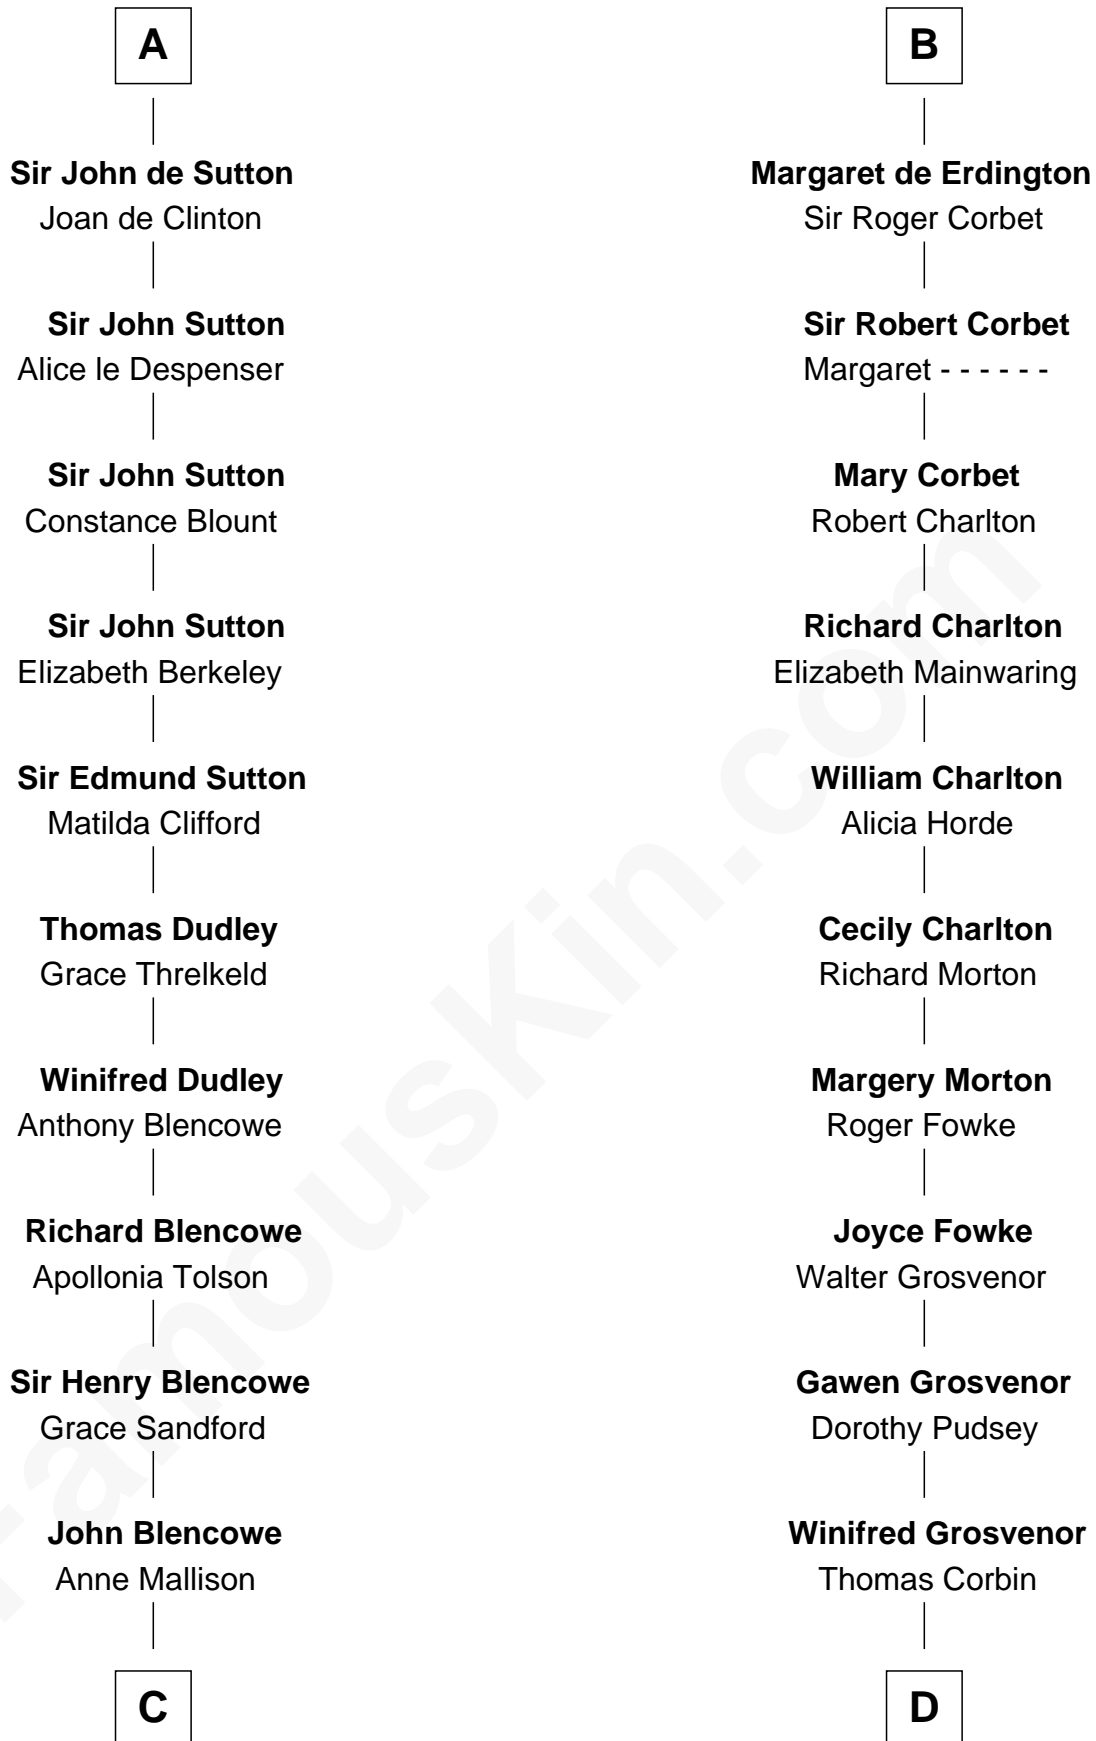

# FamousKin.com Relationship Chart of

**George Mason**

*Father of the U.S. Bill of Rights*

21st cousin of

**Thomas Sim Lee**

*2nd and 7th Governor of Maryland*

**Fulk Paynel**

**C**

**Elizabeth Blencowe**

Henry Thompson

**Sir William Thompson**

Mary Stephens

**Stephens Thompson**

Dorothea Tanton

**Ann Thompson**

George Mason

**George Mason**

*Father of Bill of Rights*

**D**

**Henry Corbin**

Alice Eltonhead

**Laetitia Corbin**

Richard Lee

**Philip Lee**