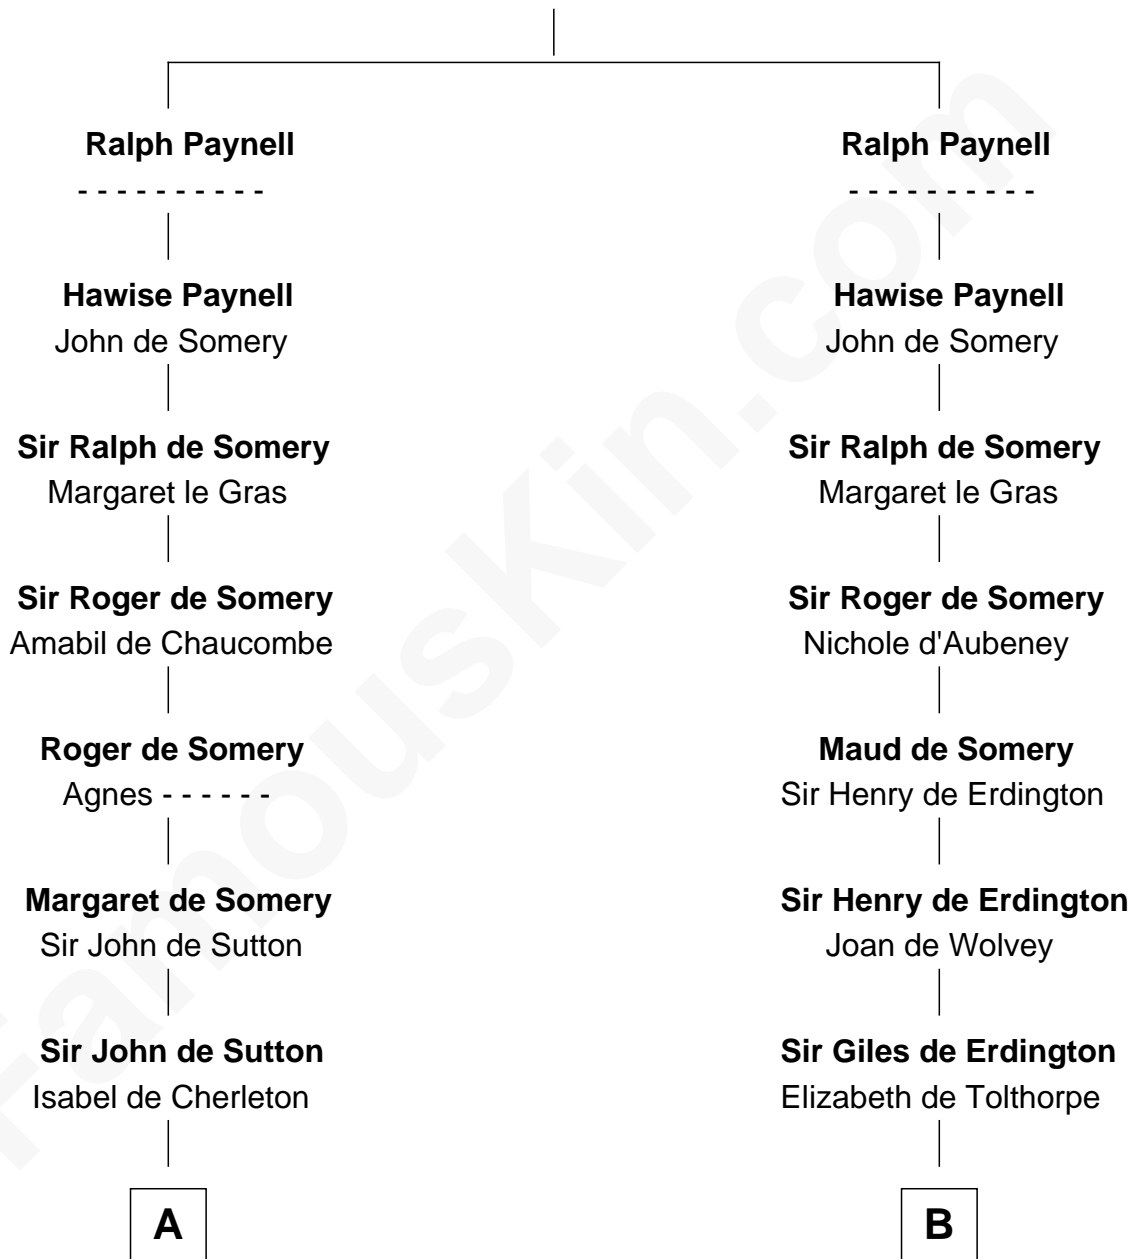

# FamousKin.com Relationship Chart of

**George Mason**

*Father of the U.S. Bill of Rights*

21st cousin of

**Thomas Sim Lee**

*2nd and 7th Governor of Maryland*

**Fulk Paynel**

**C**

**Elizabeth Blencowe**

Henry Thompson

**Sir William Thompson**

Mary Stephens

**Stephens Thompson**

Dorothea Tanton

**Ann Thompson**

George Mason

**George Mason**

*Father of Bill of Rights*

**D**

**Henry Corbin**

Alice Eltonhead

**Laetitia Corbin**

Richard Lee

**Philip Lee**

Sarah Brooke

**Thomas Lee**

Christiana Sim

**Thomas Sim Lee**

*2nd and 7th Governor of Maryland*