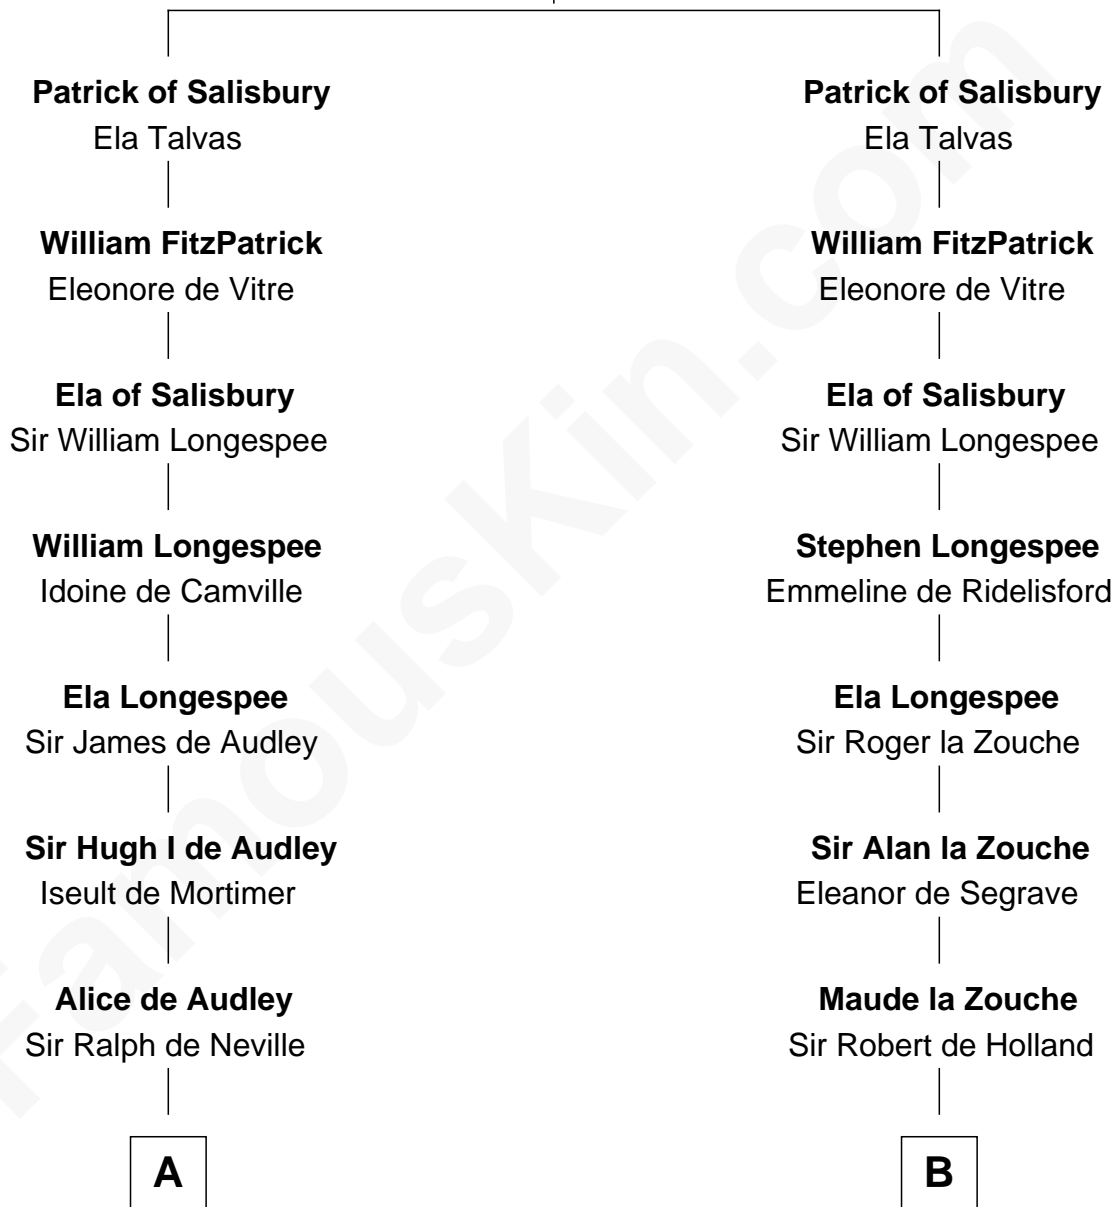

# FamousKin.com Relationship Chart of

**George Mason**

*Father of the U.S. Bill of Rights*

21st cousin of

**Thomas Sim Lee**

*2nd and 7th Governor of Maryland*

**Walter of Salisbury**  
Sibilla de Chaworth

**C**

**Elizabeth Blencowe**

Henry Thompson

**Sir William Thompson**

Mary Stephens

**Stephens Thompson**

Dorothea Tanton

**Ann Thompson**

George Mason