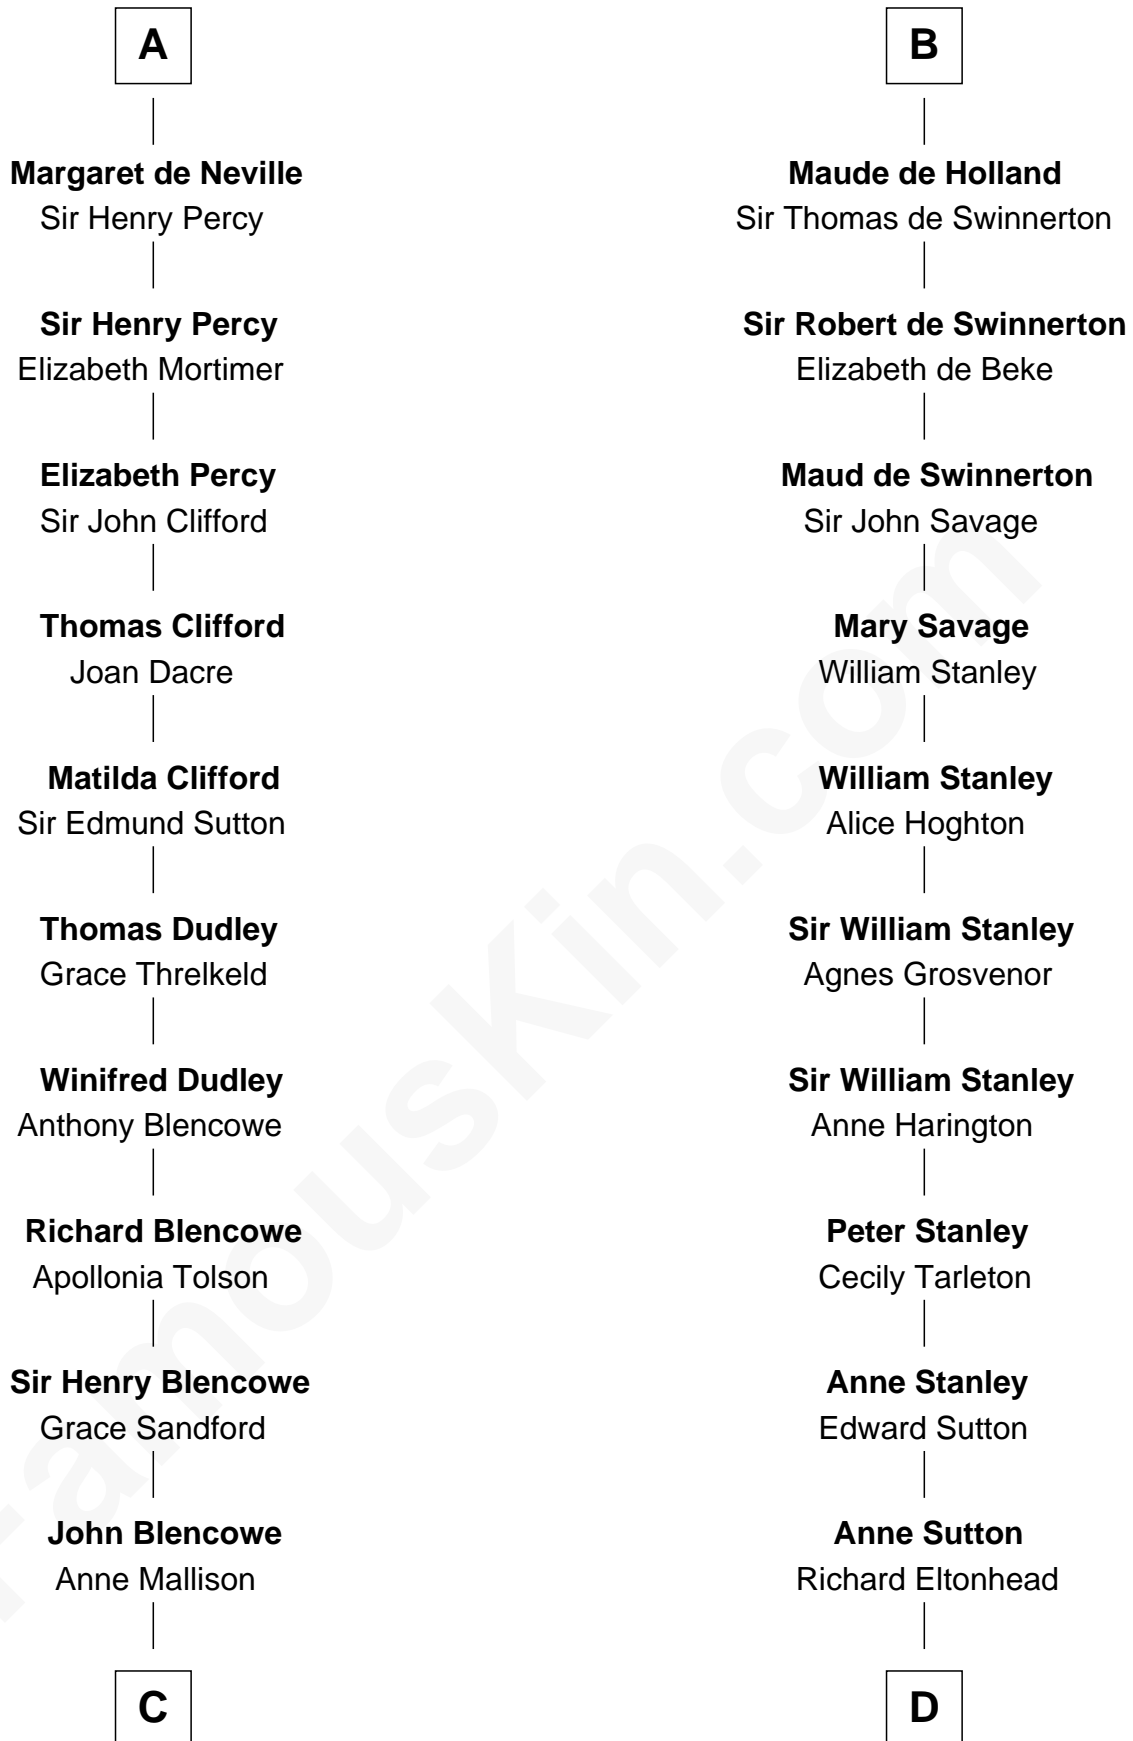

# FamousKin.com Relationship Chart of

**George Mason**

*Father of the U.S. Bill of Rights*

21st cousin of

**Thomas Sim Lee**

*2nd and 7th Governor of Maryland*

**Walter of Salisbury**  
Sibilla de Chaworth

**C**

**Elizabeth Blencowe**

Henry Thompson

**Sir William Thompson**

Mary Stephens

**Stephens Thompson**

Dorothea Tanton

**Ann Thompson**

George Mason

**George Mason**

*Father of Bill of Rights*

**D**

**Alice Eltonhead**

Henry Corbin

**Laetitia Corbin**

Richard Lee

**Philip Lee**