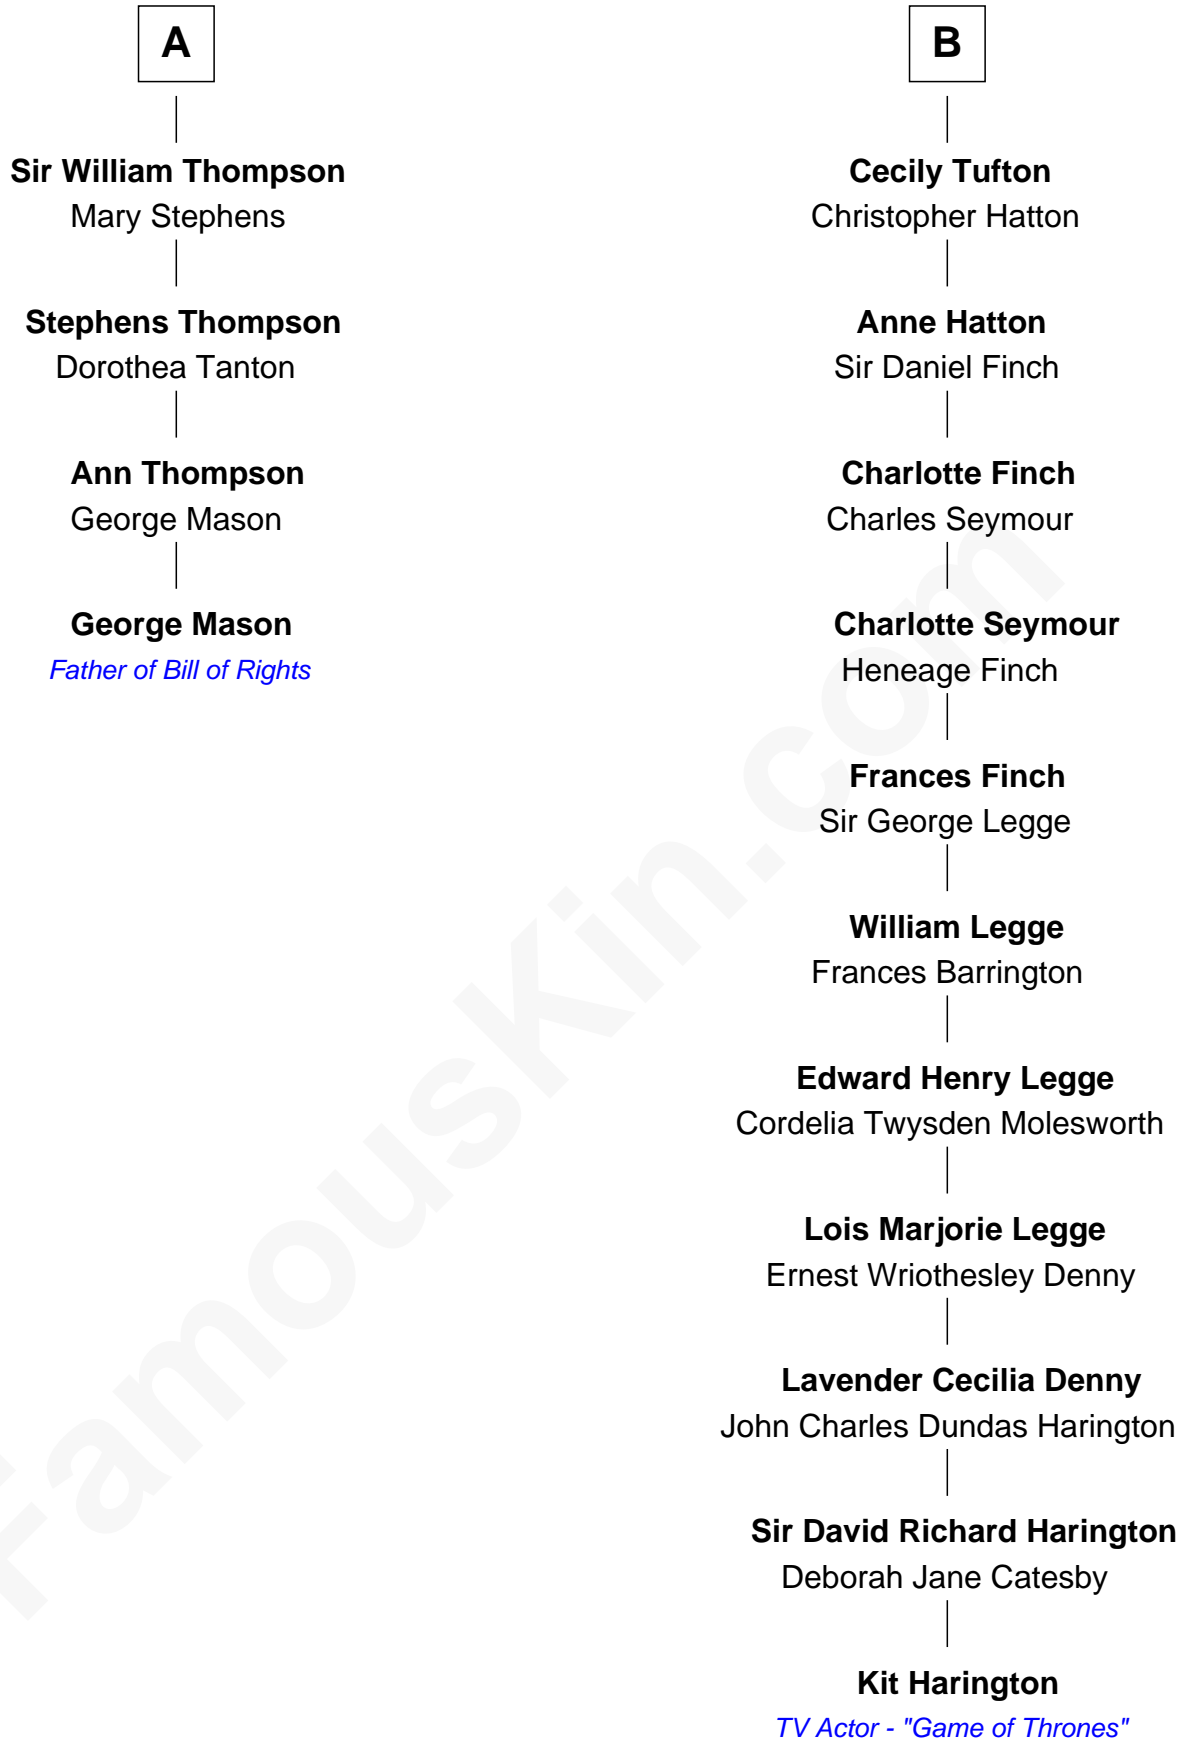

FamousKin.com Relationship Chart of

George Mason

Father of the U.S. Bill of Rights

10th cousin 7 times removed of

Kit Harington

TV Actor - "Game of Thrones"

Thomas Clifford

Joan Dacre

B

Kit Harington photo by [Gage Skidmore](#) [\(CC BY-SA 2.0\)](#)