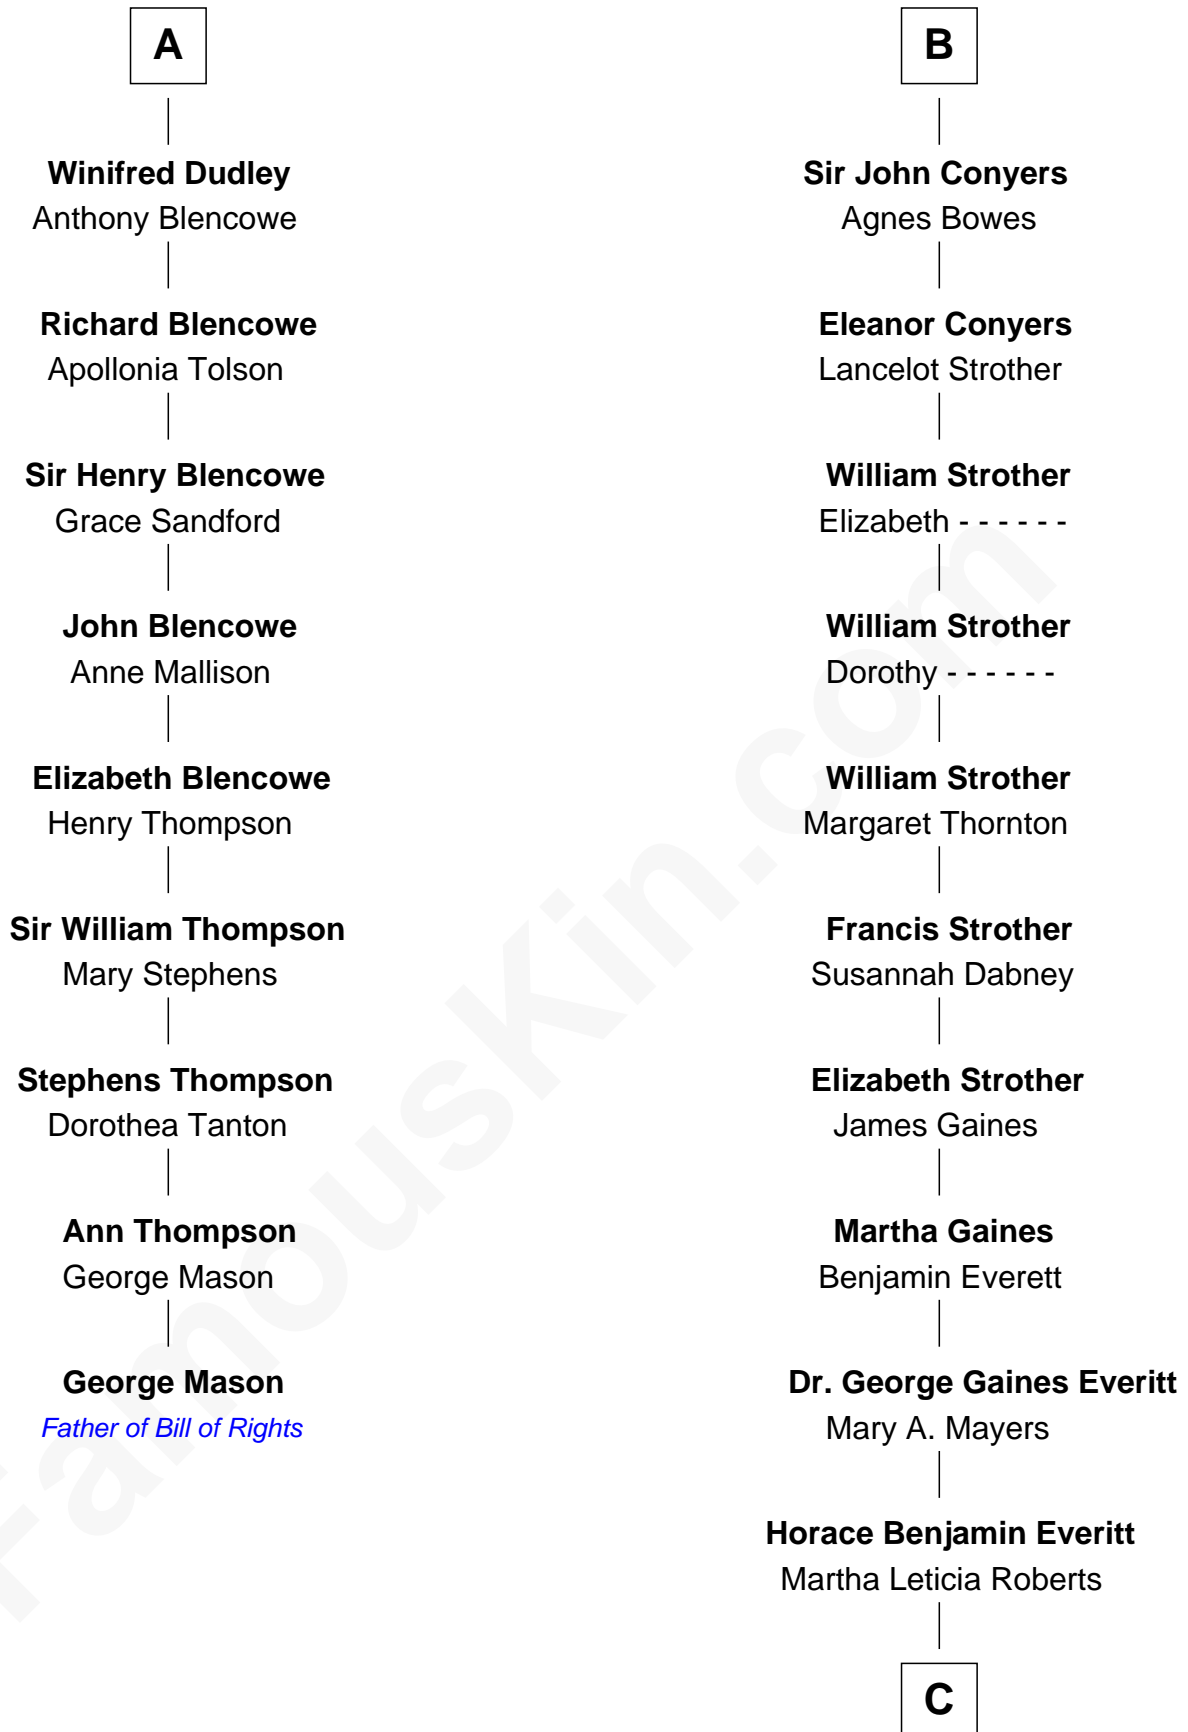

# FamousKin.com Relationship Chart of

**George Mason**

*Father of the U.S. Bill of Rights*

15th cousin 4 times removed of

**William H. Macy**

*TV and Movie Actor*

**Edward III, King of England**

Philippa of Hainault

**C**

**Mary Lois Everitt**  
Clement Overstreet

**Lois Elizabeth Overstreet**  
William Hall Macy

**William H. Macy**  
*TV and Movie Actor*

FamousKin.com