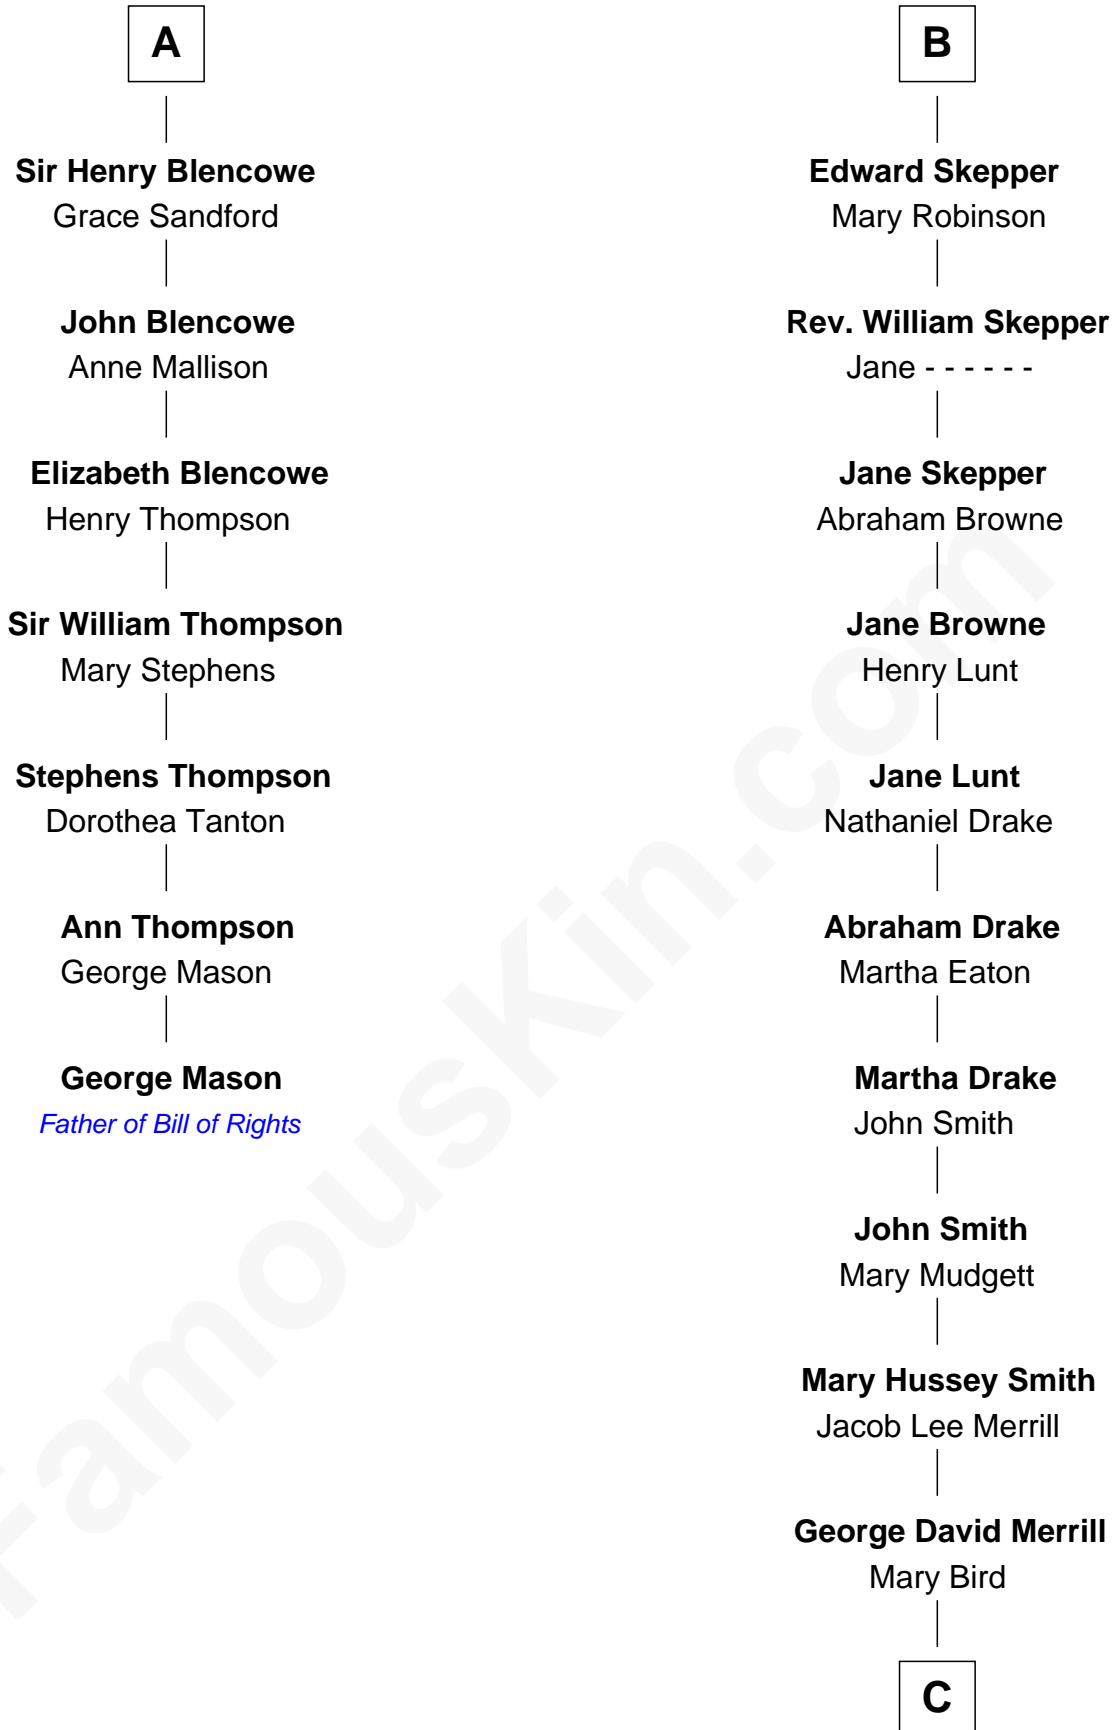

# FamousKin.com Relationship Chart of

**George Mason**

*Father of the U.S. Bill of Rights*

13th cousin 7 times removed of

**Meghan Markle**

*Duchess of Sussex, TV Actress*

**Sir Hugh de Stafford**  
Philippa de Beauchamp

Michael de la Pole

**Isabel de la Pole**

Thomas Morley

**Anne Morley**

Sir John Hastings

**Elizabeth Hastings**

Sir Robert Hildyard

**Sir Piers Hildyard**

Joan de la See

**Isabel Hildyard**

Ralph Legard

**Joan Ledgard**

Richard Skepper

**B**

**C**

**Gertrude May Merrill**