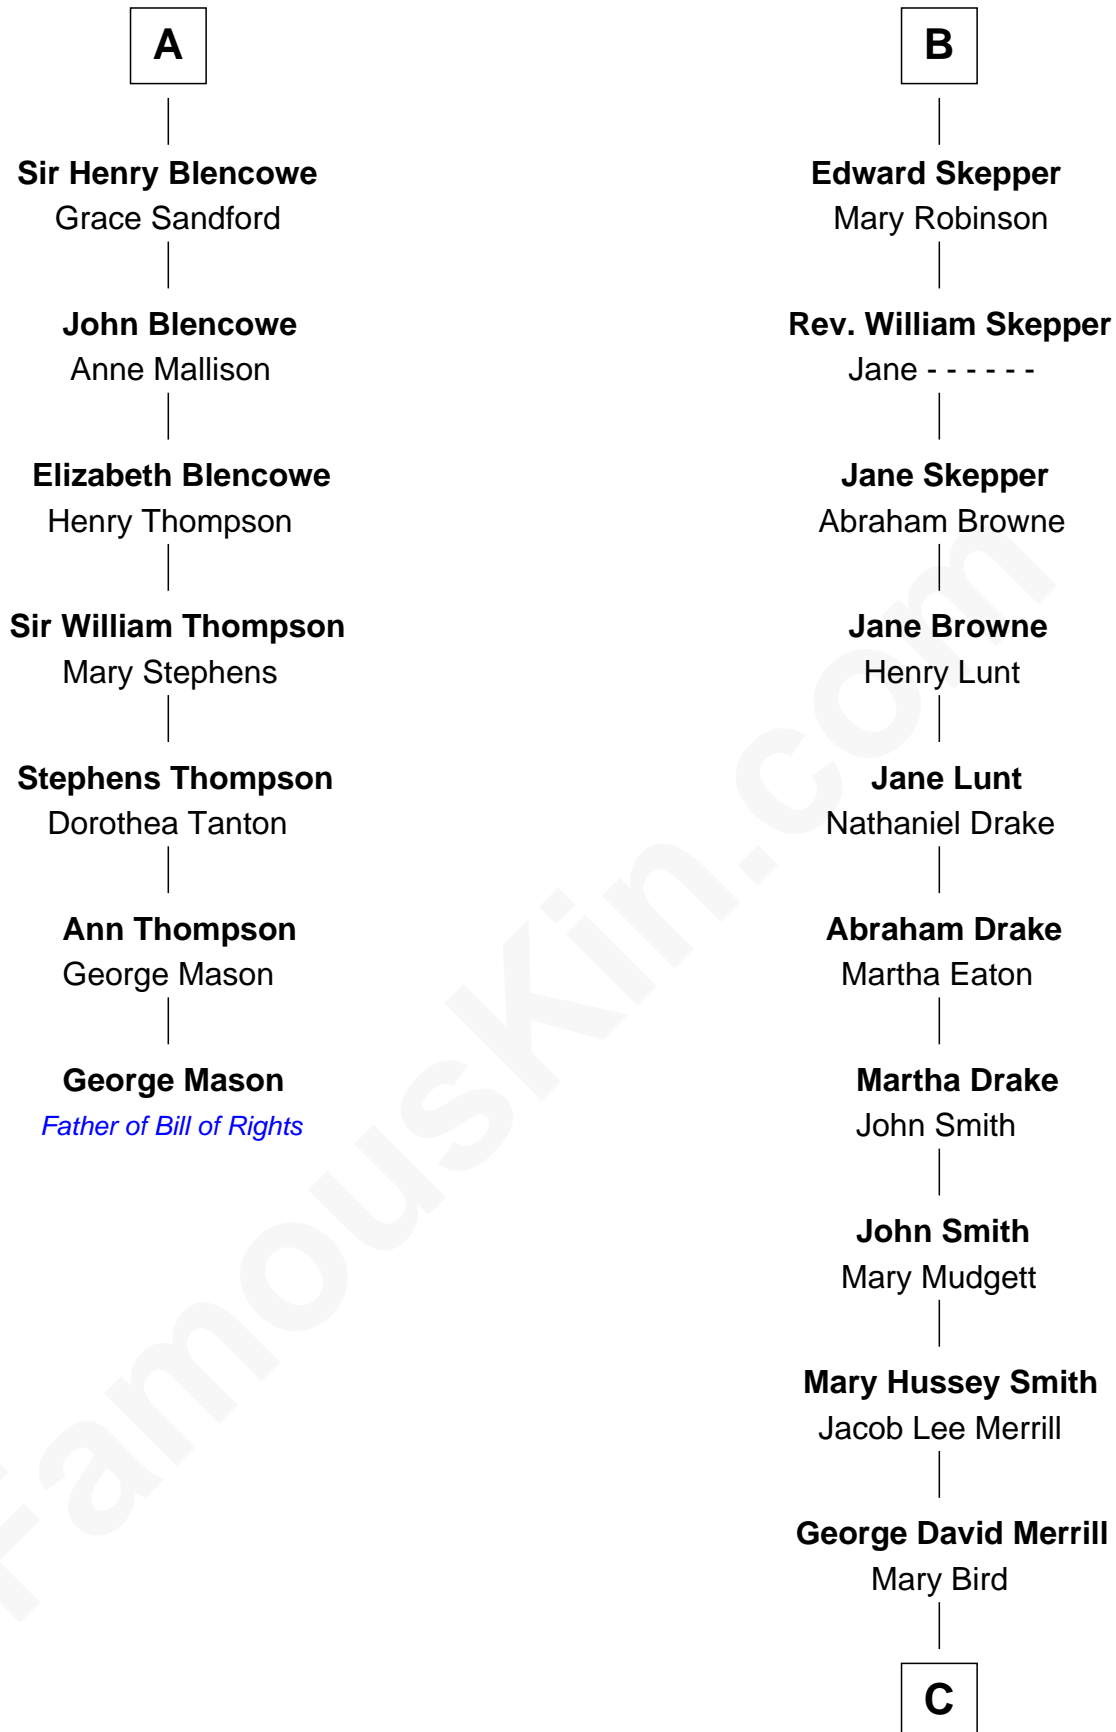

FamousKin.com

Relationship Chart of

George Mason

Father of the U.S. Bill of Rights

13th cousin 7 times removed of

Meghan Markle

Duchess of Sussex, TV Actress

Sir Philip le Despencer

Sir Philip le Despencer

Elizabeth de Tibetot

Margery Despencer

Sir Roger Wentworth

Sir Philip Wentworth

Mary Clifford

Elizabeth Wentworth

Sir Martin de la See

Joan de la See

Sir Piers Hildyard

Isabel Hildyard

Ralph Legard

Joan Ledgard

Richard Skepper

B

C