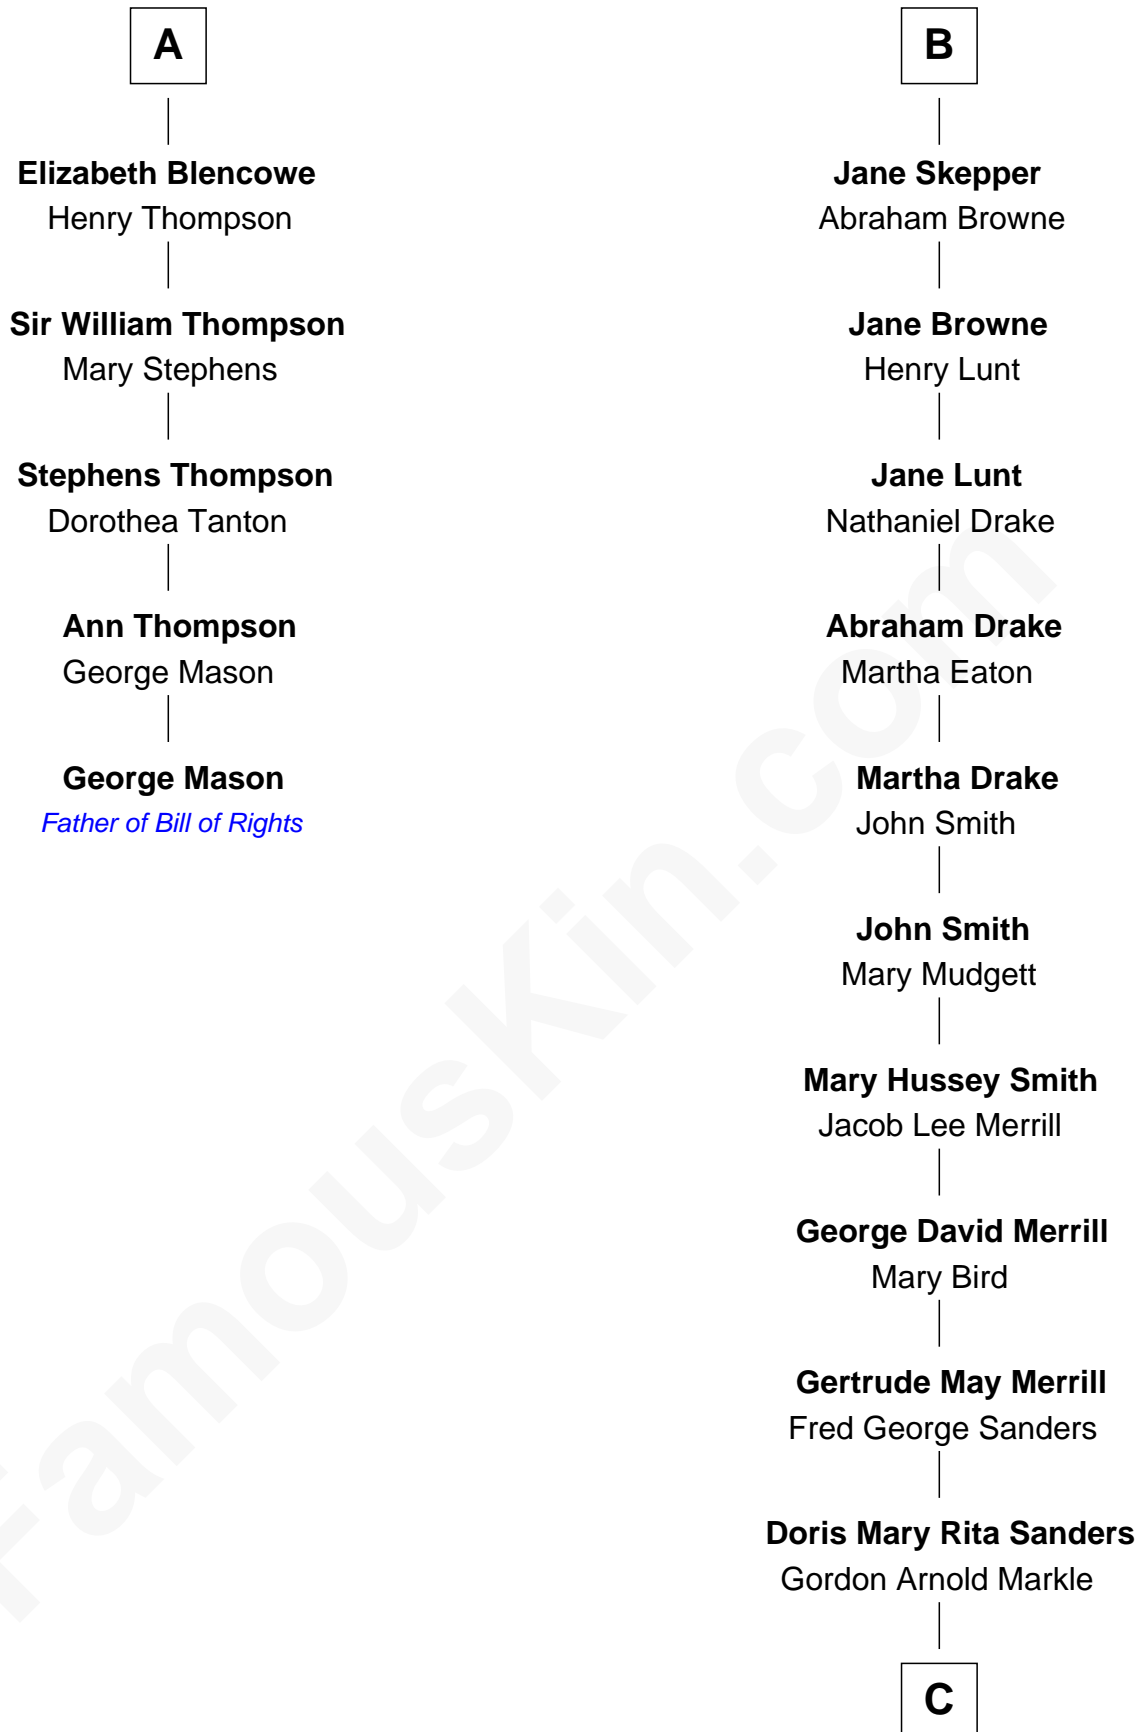

FamousKin.com

Relationship Chart of

George Mason

Father of the U.S. Bill of Rights

11th cousin 7 times removed of

Meghan Markle

Duchess of Sussex, TV Actress

Sir John Clifford

Elizabeth Percy

C

Thomas Wayne Markle
Doria Loyce Ragland

Meghan Markle
Duchess of Sussex, TV Actress

FamousKin.com