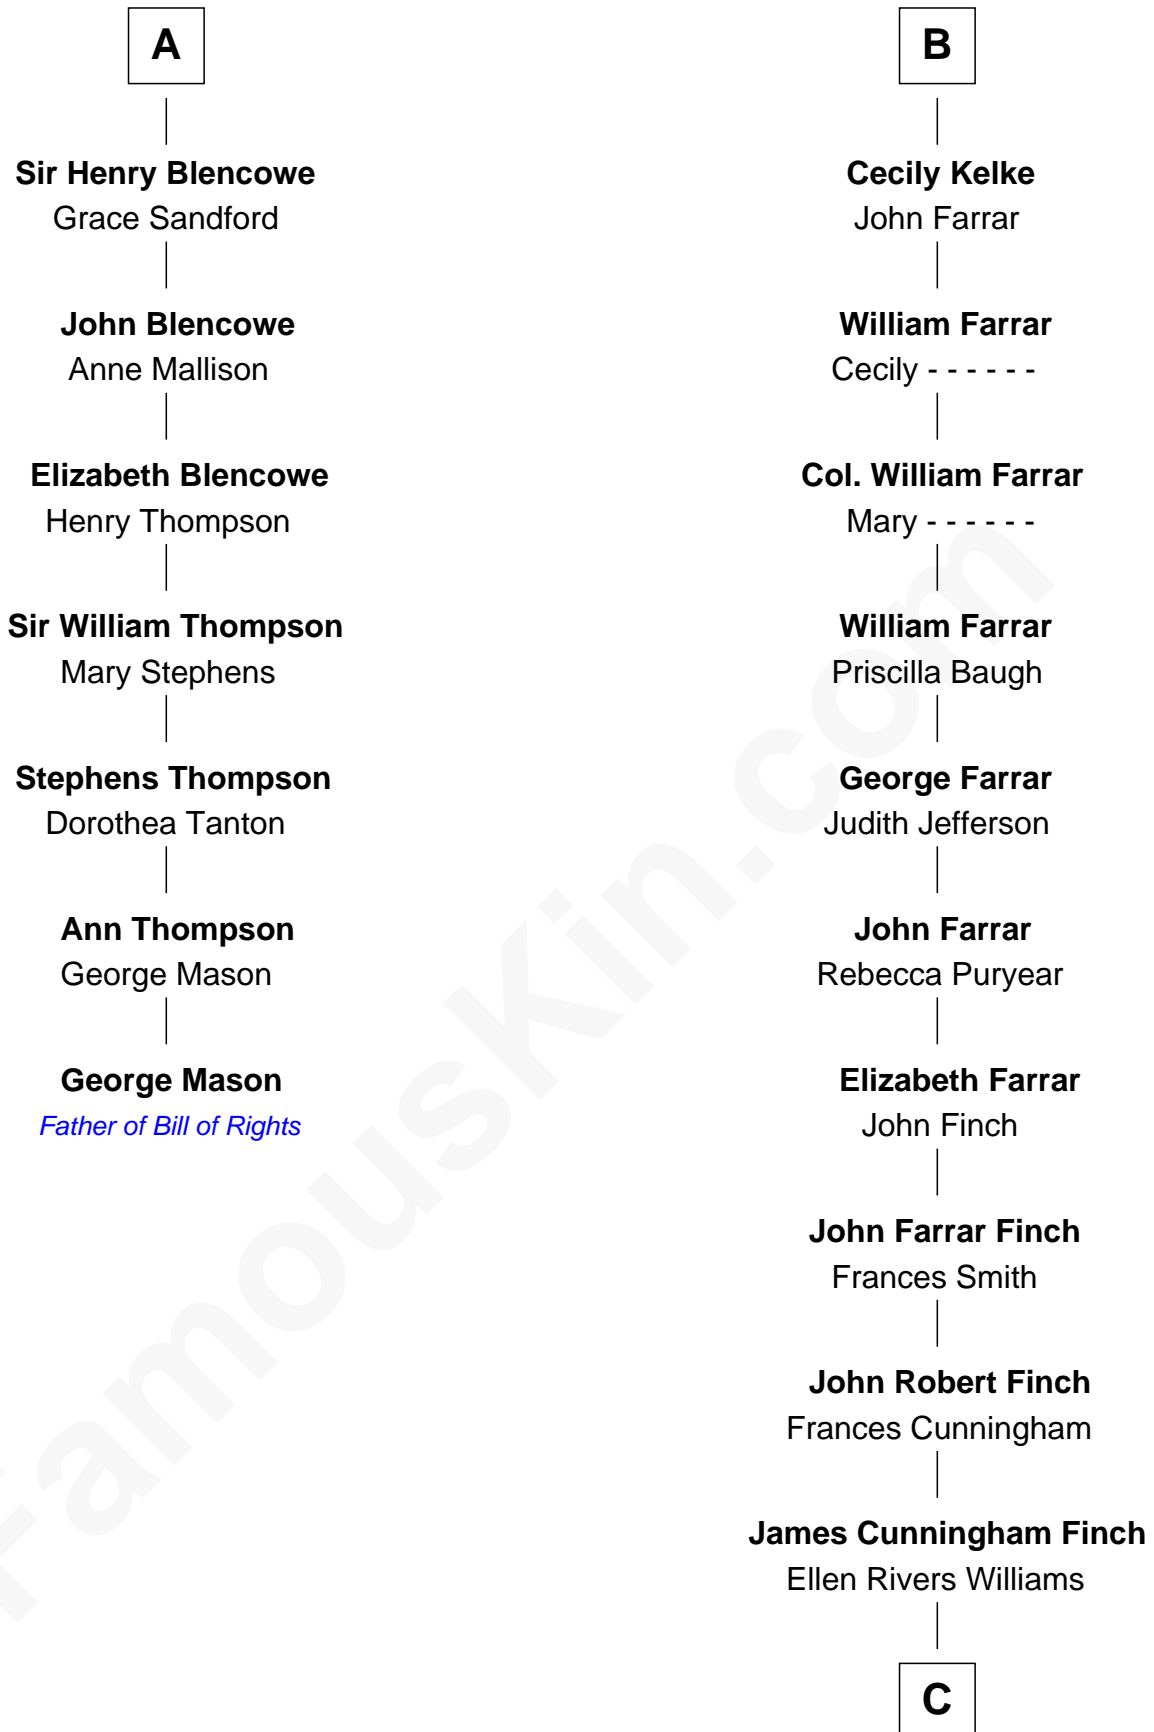

# FamousKin.com Relationship Chart of

**George Mason**

*Father of the U.S. Bill of Rights*

13th cousin 5 times removed of

**Harper Lee**

*Author of To Kill a Mockingbird*

**Sir Philip le Despencer**

Elizabeth - - - - -

**Alice le Despenser**

Sir John Sutton

**Sir John Sutton**

Constance Blount

**Sir John Sutton**

Elizabeth Berkeley

**Sir Edmund Sutton**

Matilda Clifford

Elizabeth de Tibetot

**Margery Despencer**

Sir Roger Wentworth

**Sir Philip Wentworth**

Mary Clifford

**Elizabeth Wentworth**

Sir Martin de la See

**Elizabeth de la See**

Roger Kelke

**Christopher Kelke**

Isabel Girlington

**William Kelke**

Thomasine Skerne

**B**

**C**

—  
**Frances Cunningham Finch**