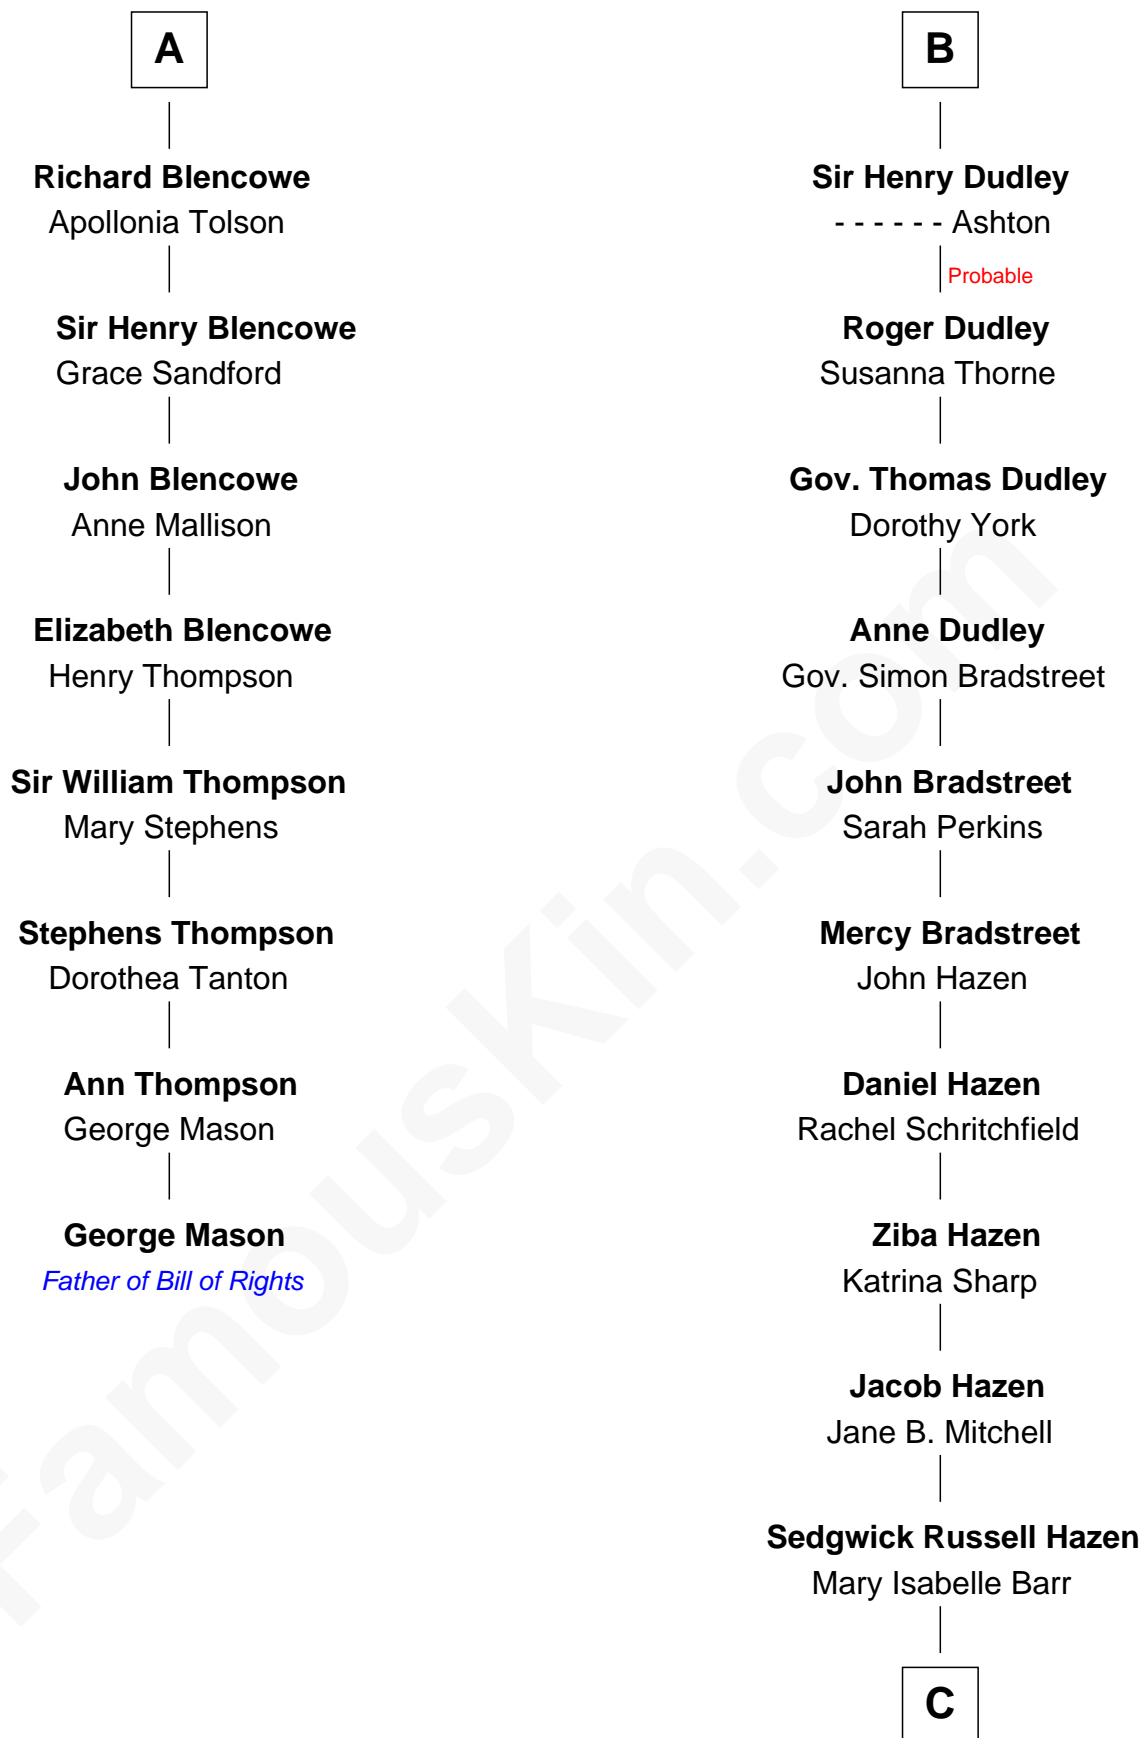

# FamousKin.com Relationship Chart of

**George Mason**

*Father of the U.S. Bill of Rights*

14th cousin 6 times removed of

**J. K. Simmons**

*TV and Movie Actor*

**Ralph de Stafford**

Margaret de Audley

**Sir Hugh de Stafford**  
Philippa de Beauchamp

**Margaret de Stafford**  
Sir Ralph Neville

**Philippe Neville**  
Sir Thomas Dacre

**Joan Dacre**  
Thomas Clifford

**Matilda Clifford**  
Sir Edmund Sutton

**Thomas Dudley**  
Grace Threlkeld

**Winifred Dudley**  
Anthony Blencowe

**A**

**Beatrice de Stafford**  
Thomas de Ros

**Margaret de Ros**  
Sir Reynold Grey

**Margaret Grey**  
Sir William Bonville

**William Bonville**  
Elizabeth Harington

**William Bonville**  
Katherine Neville

**Cecily Bonville**  
Thomas Grey

**Cecily Grey**  
Sir John Sutton

**B**

**C**

**Lewis Jacob Hazen**  
Emma Broaddus Lewis

**Ruth Hazen**  
Col. Ralph Archibald Kimble