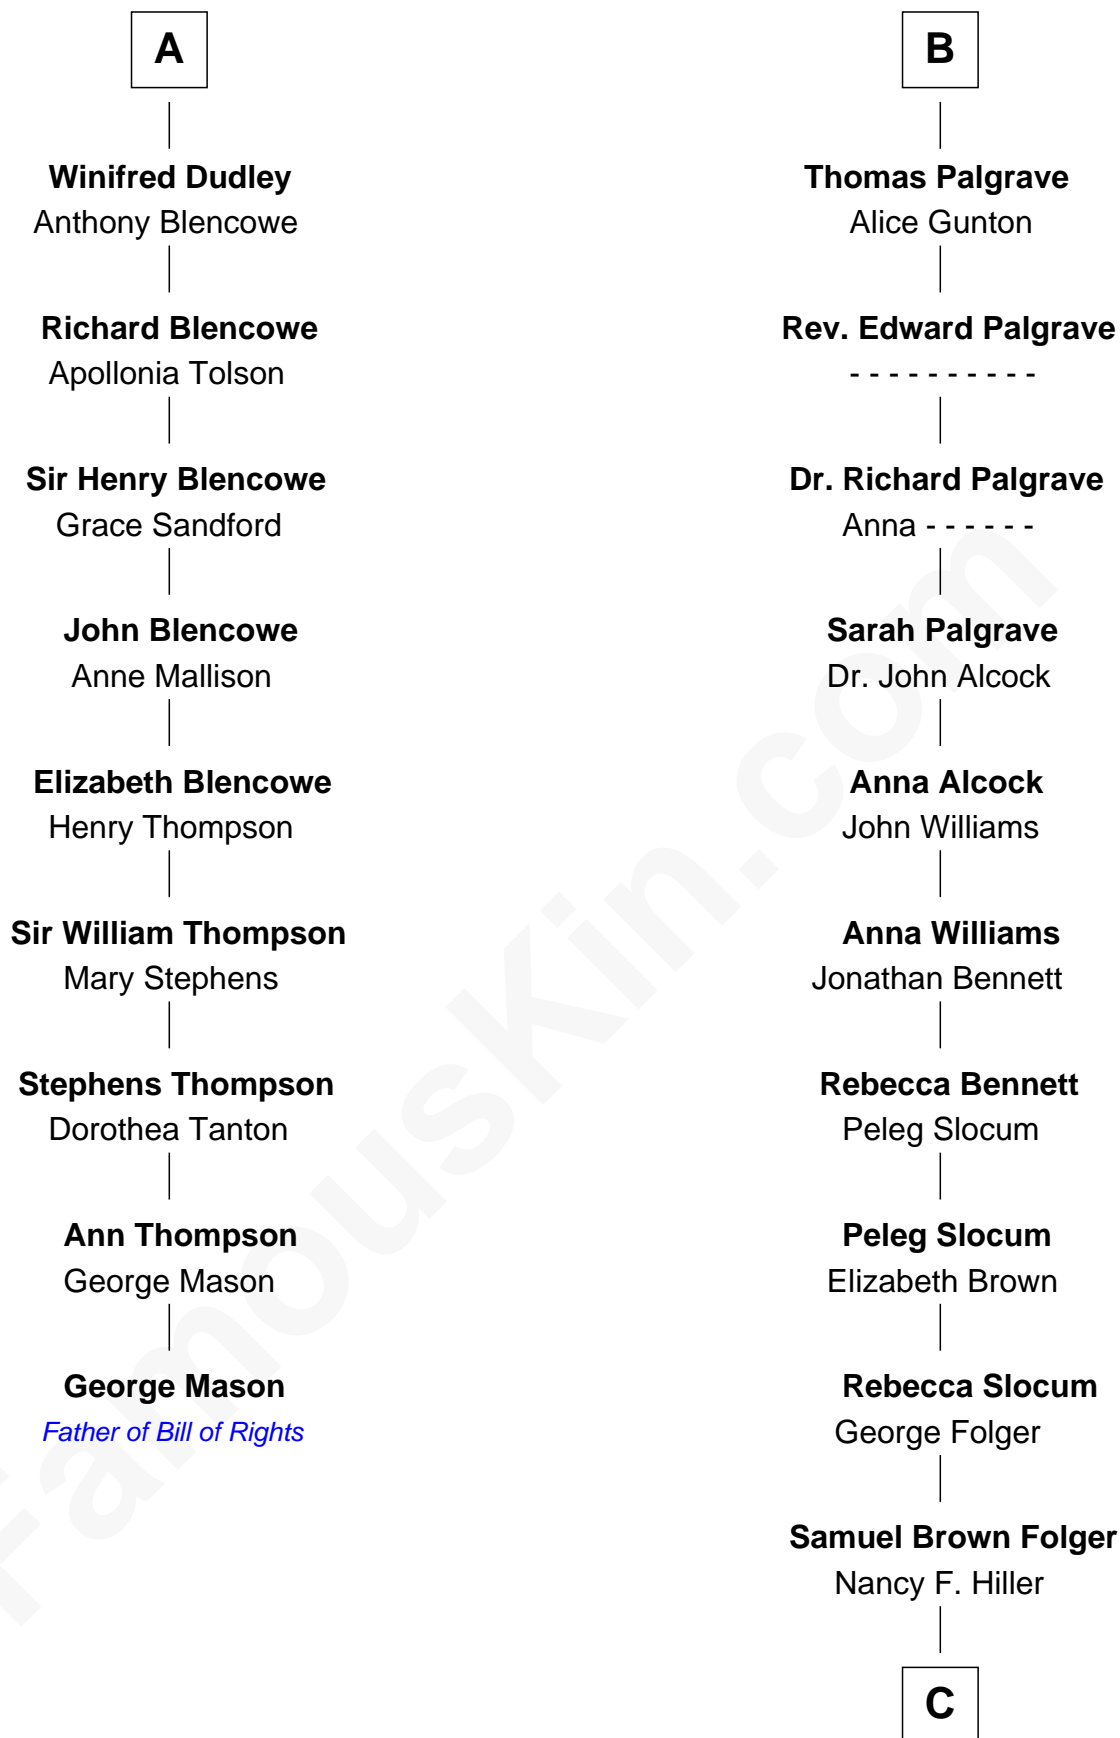

FamousKin.com Relationship Chart of

George Mason

Father of the U.S. Bill of Rights

15th cousin 3 times removed of

Henry Clay Folger

Founder of Folger Shakespeare Library and Chairman of Standard Oil

Henry Plantagenet

Maud de Chaworth

Mary Plantagenet

Henry de Percy

Sir Henry Percy

Margaret de Neville

Sir Henry Percy

Elizabeth Mortimer

Elizabeth Percy

Eleanor Plantagenet

Richard Fitzalan

Sir Richard Fitzalan

Elizabeth de Bohun

Elizabeth Fitzalan

Sir Robert Goushill

Elizabeth Goushill

Sir Robert Wingfield

Elizabeth Wingfield

Sir William Brandon

Eleanor Brandon

John Glemham

Anne Glemham

Henry Palgrave

B

C