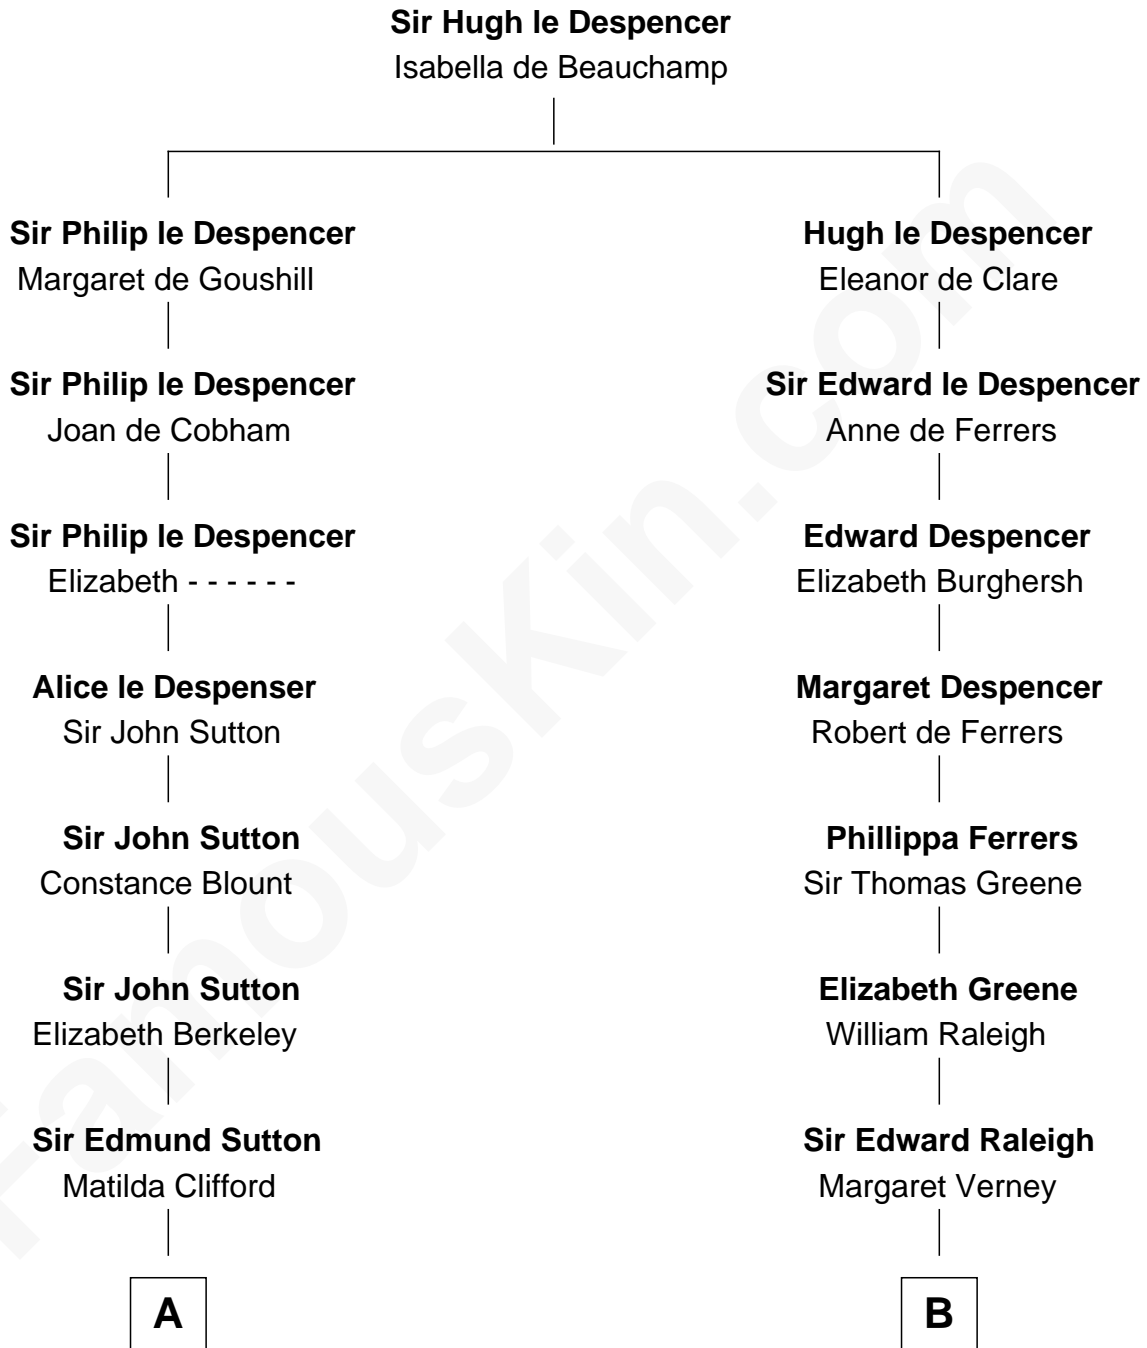

# FamousKin.com Relationship Chart of

**George Mason**

*Father of the U.S. Bill of Rights*

16th cousin 3 times removed of

**Henry Clay Folger**

*Founder of Folger Shakespeare Library and Chairman of Standard Oil*

C

Samuel Brown Folger

Nancy F. Hiller

Henry Clay Folger

Eliza Jane Clark

Henry Clay Folger

*Chairman of Standard Oil*

FamousKin.com