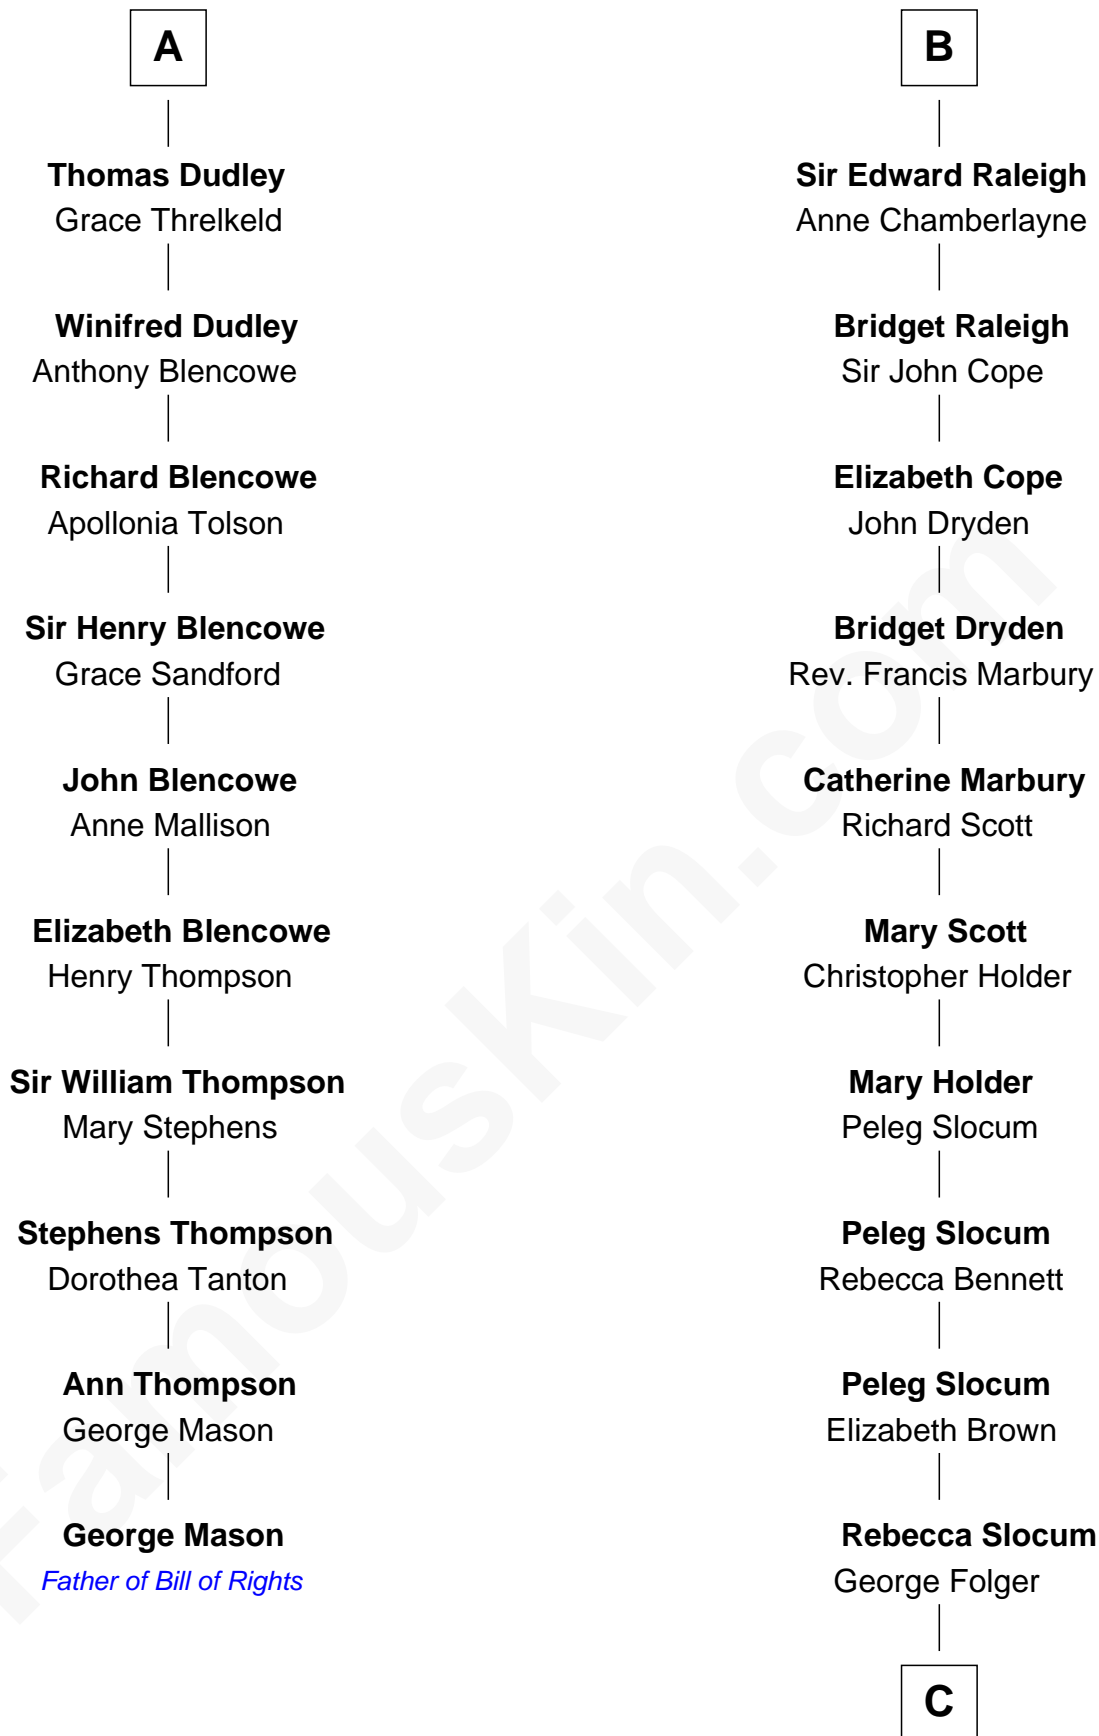

# FamousKin.com Relationship Chart of

**George Mason**

*Father of the U.S. Bill of Rights*

16th cousin 3 times removed of

**Henry Clay Folger**

*Founder of Folger Shakespeare Library and Chairman of Standard Oil*

C

Samuel Brown Folger

Nancy F. Hiller

Henry Clay Folger

Eliza Jane Clark

Henry Clay Folger

*Chairman of Standard Oil*

FamousKin.com