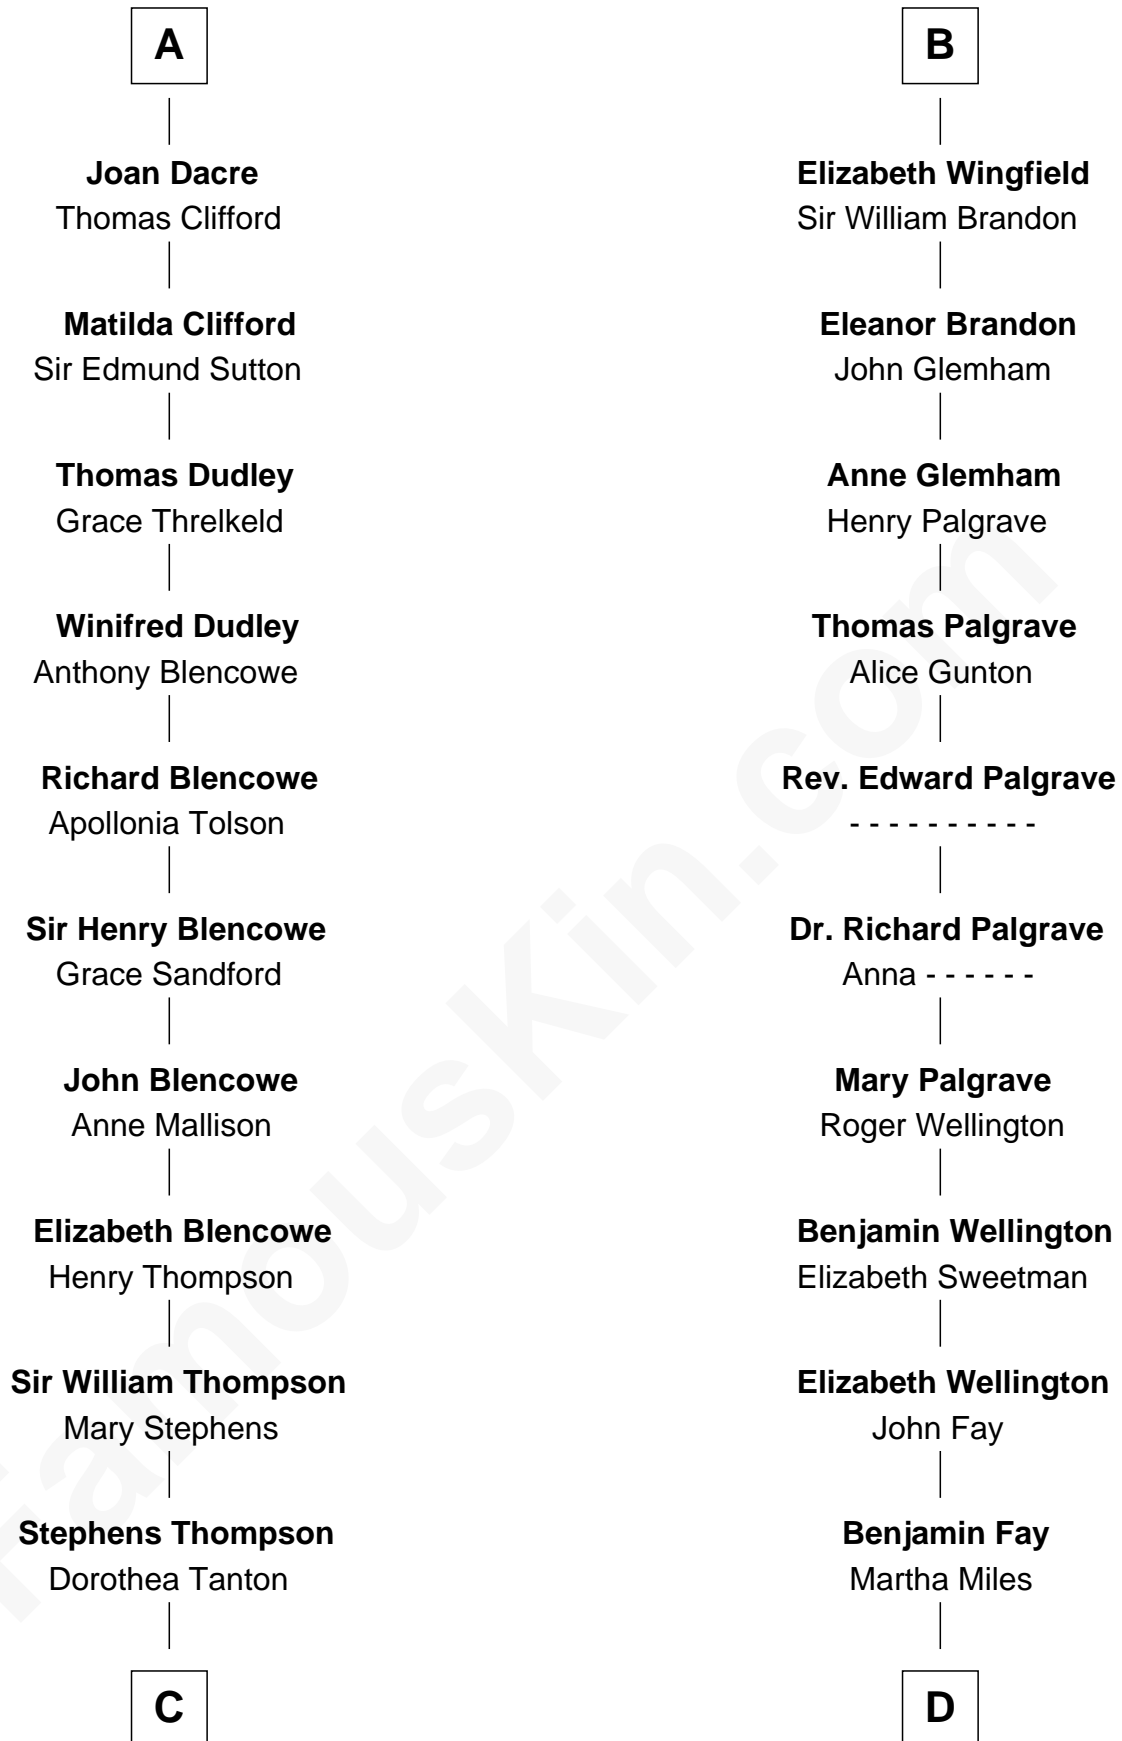

# FamousKin.com Relationship Chart of

**George Mason**

*Father of the U.S. Bill of Rights*

18th cousin of

**Eli Whitney**

*Inventor of the Cotton Gin*

**Sir Humphrey de Bohun**

Maud of Eu

**C**

**Ann Thompson**

George Mason

**George Mason**

*Father of Bill of Rights*

**D**

**Elizabeth Fay**

Eli Whitney

**Eli Whitney**

*Inventor of the Cotton Gin*

FamousKin.com