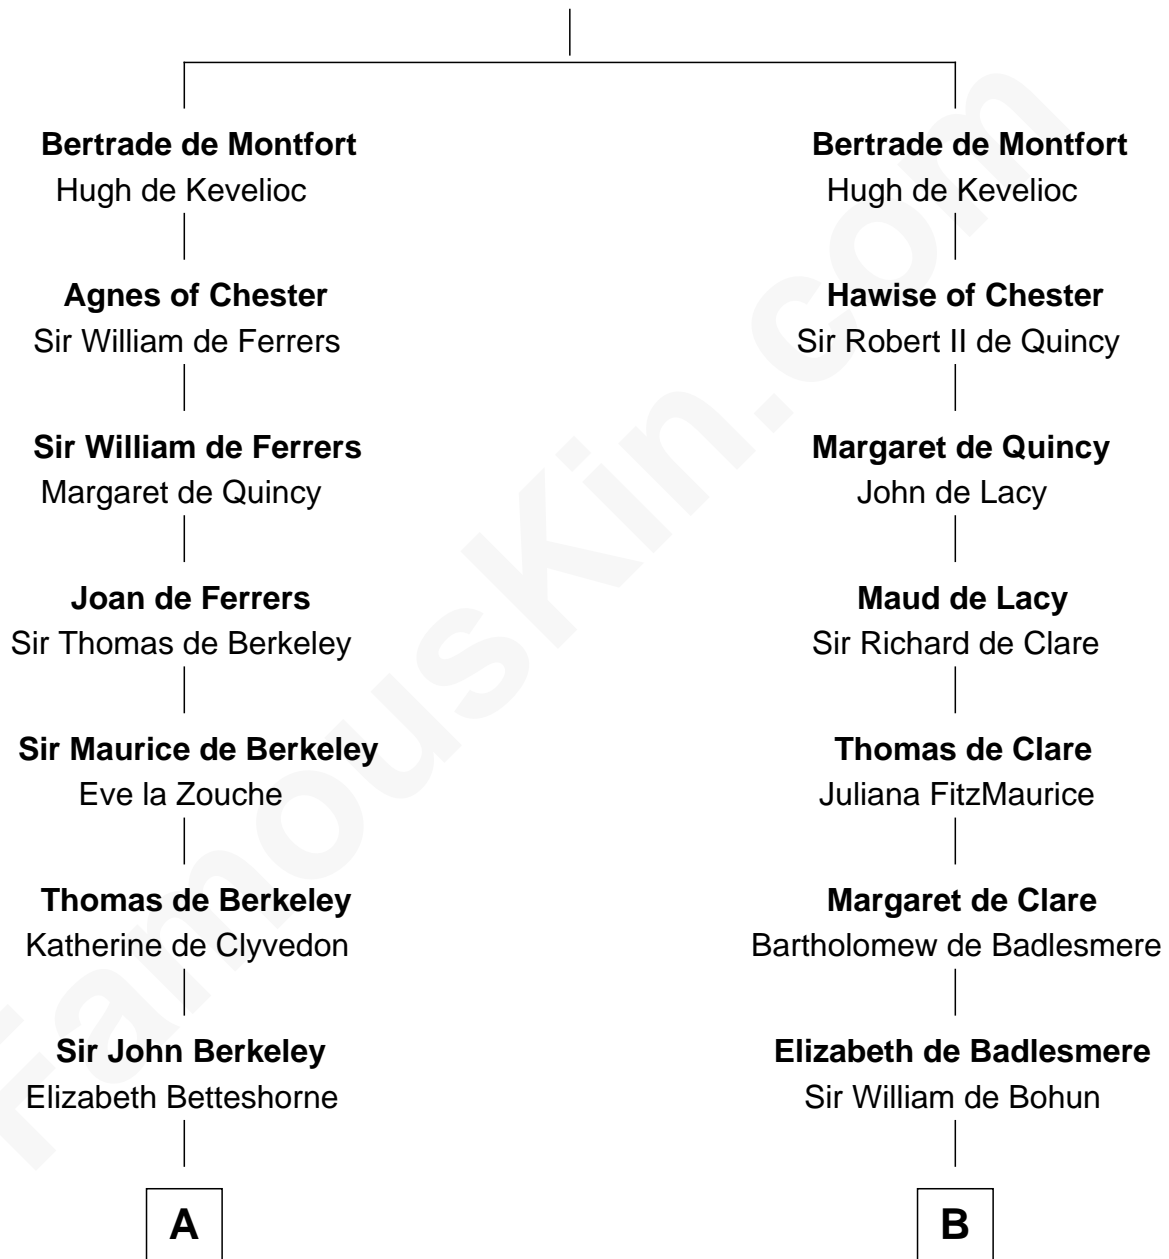

## Relationship Chart of

### George Mason

*Father of the U.S. Bill of Rights*

18th cousin 3 times removed of

### Eli Whitney

*Inventor of the Cotton Gin*

**Simon III de Montfort**

Maud - - - - -

**C**

**Ann Thompson**

George Mason

**George Mason**