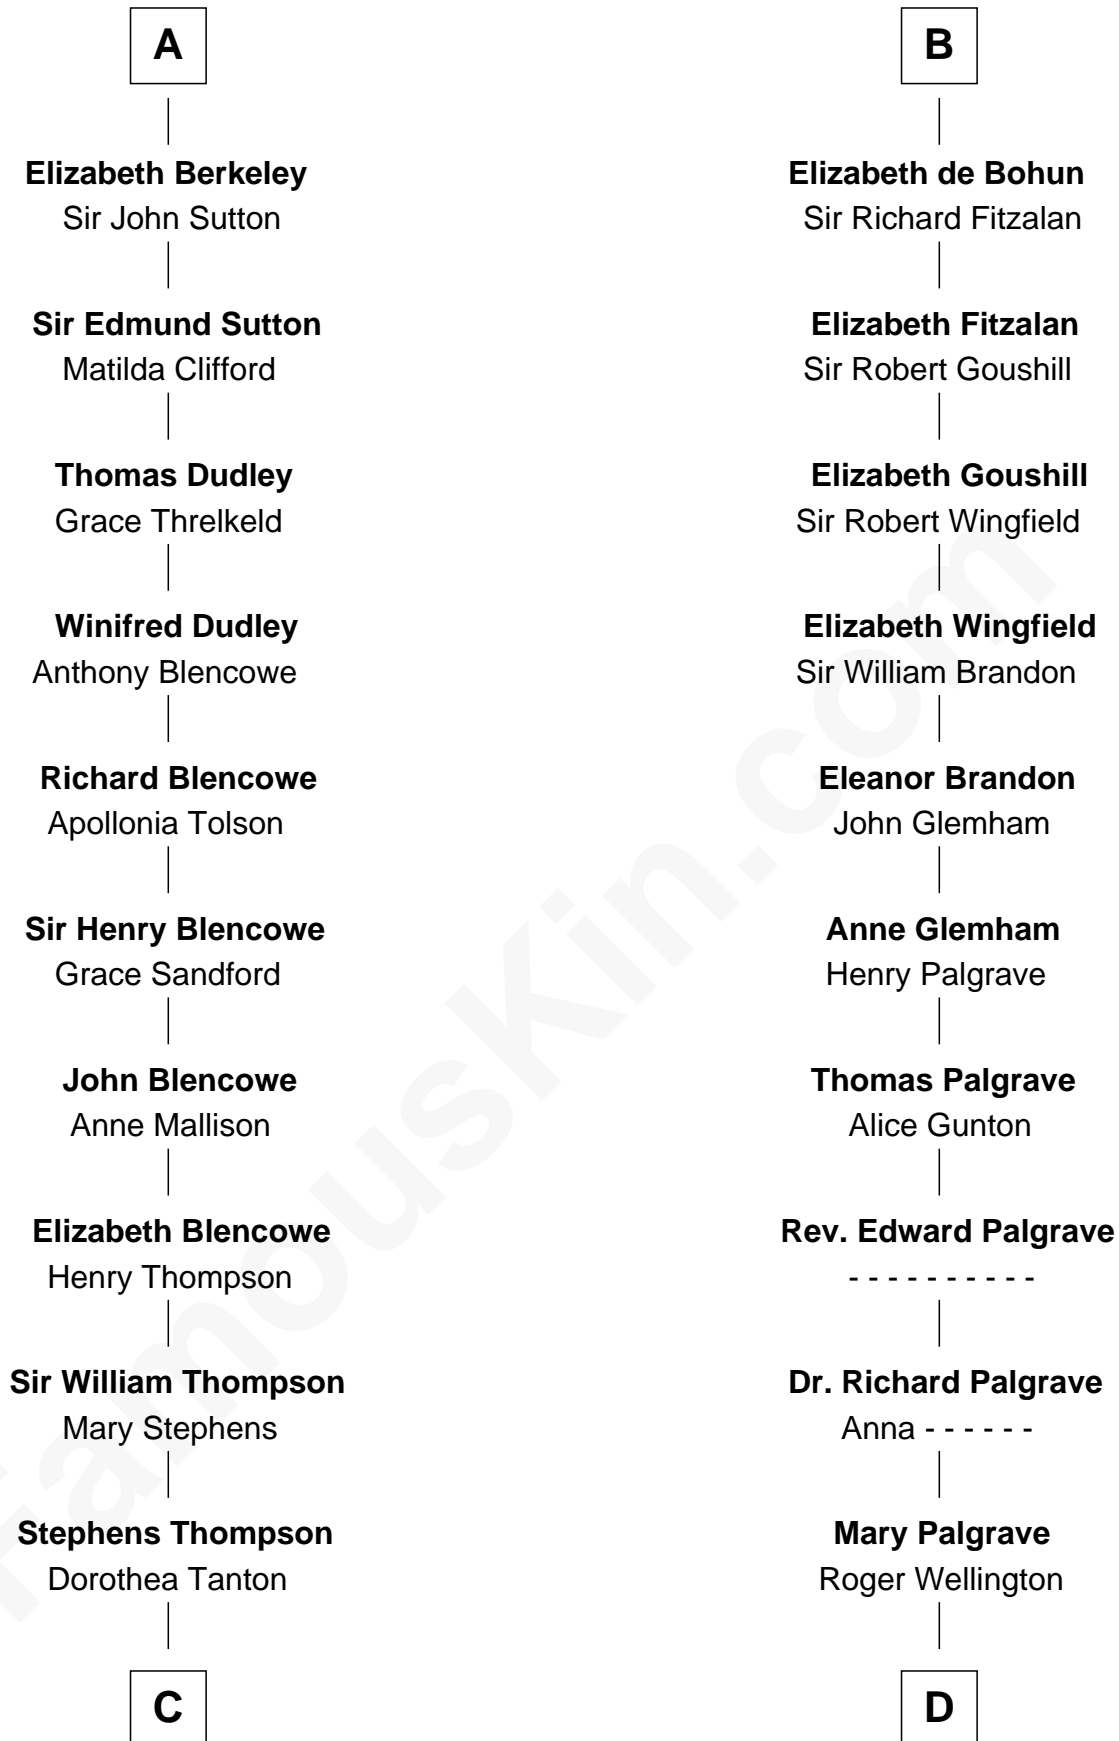

### George Mason

*Father of the U.S. Bill of Rights*

18th cousin 3 times removed of

### Eli Whitney

*Inventor of the Cotton Gin*

**Simon III de Montfort**

Maud - - - - -

**C**

**Ann Thompson**

George Mason

**George Mason**

*Father of Bill of Rights*

**D**

**Benjamin Wellington**

Elizabeth Sweetman

**Elizabeth Wellington**

John Fay

**Benjamin Fay**

Martha Miles

**Elizabeth Fay**

Eli Whitney

**Eli Whitney**

*Inventor of the Cotton Gin*

FamousKin.com