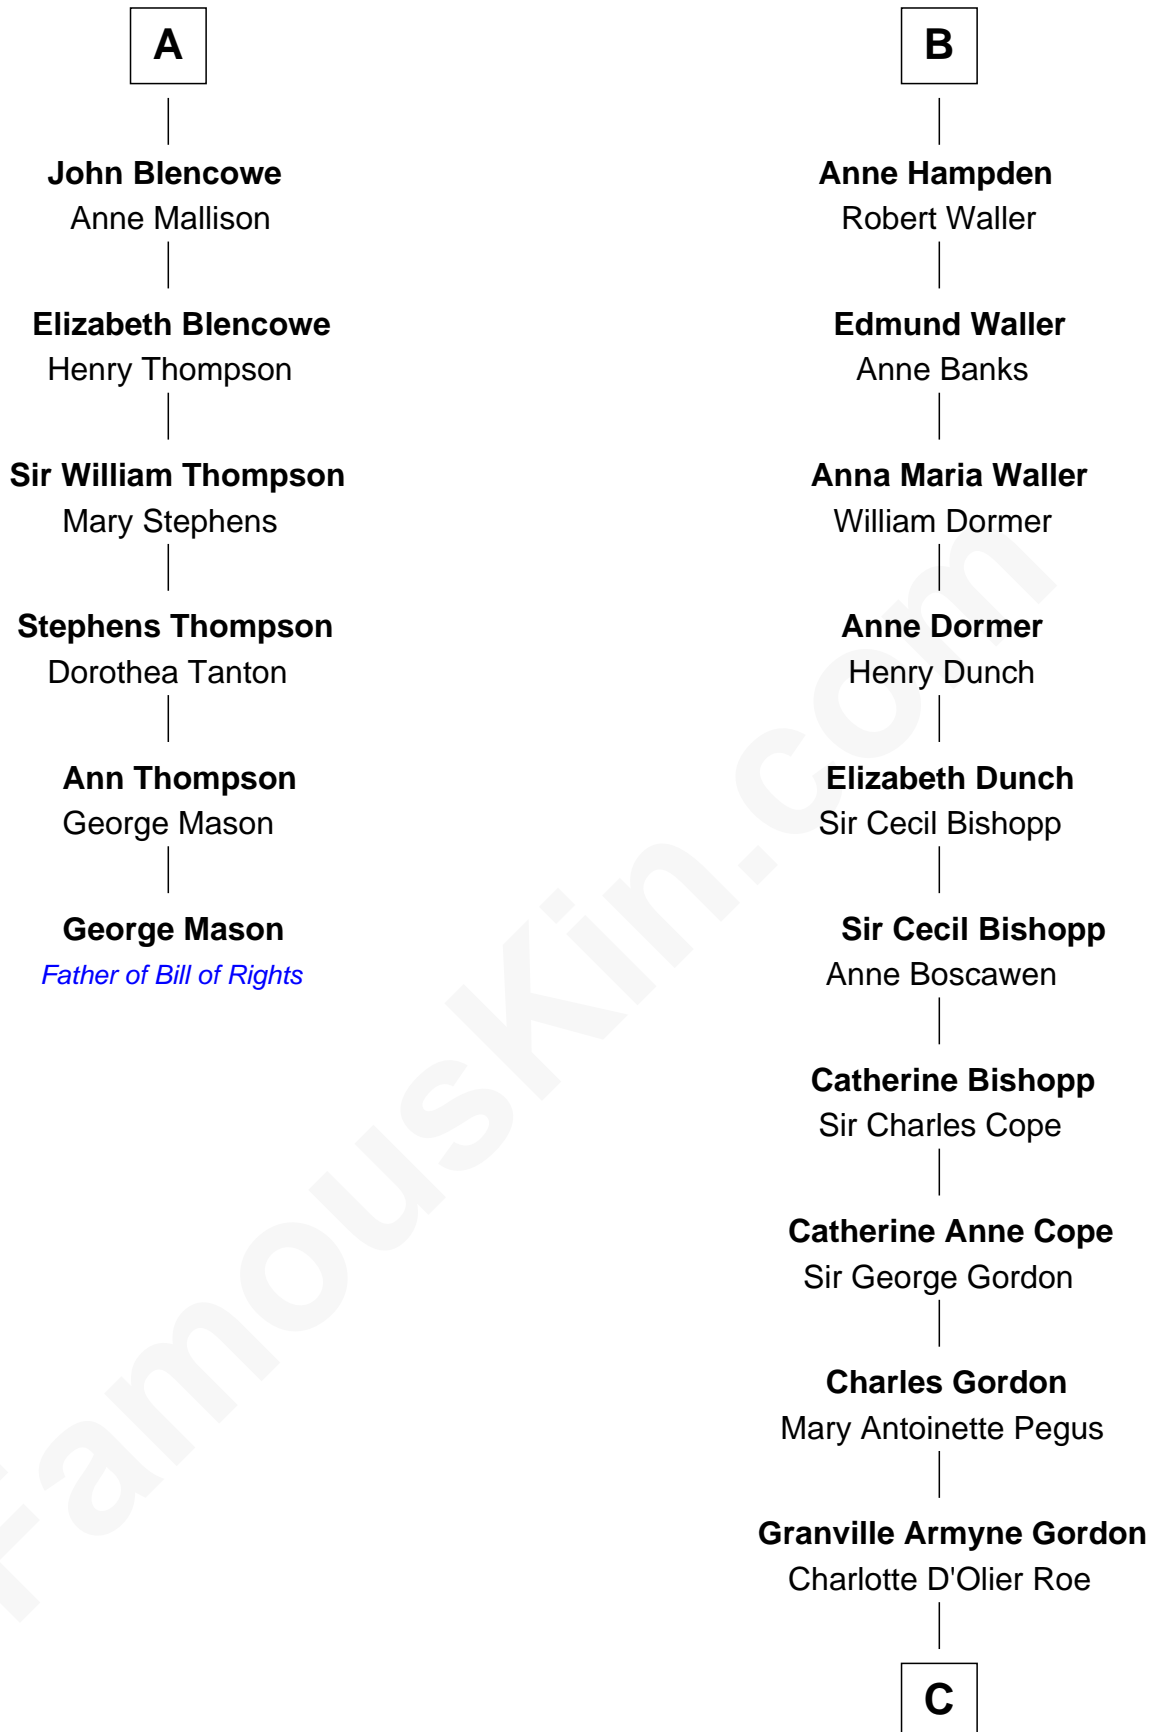

FamousKin.com

Relationship Chart of

George Mason

Father of the U.S. Bill of Rights

12th cousin 9 times removed of

Cara Delevingne

Fashion Model and Movie Actress

Sir Walter Blount

Anne Danvers

Thomas Lovett

Elizabeth Lovett

Anthony Cave

Anne Cave

Griffith Hampden

B

C