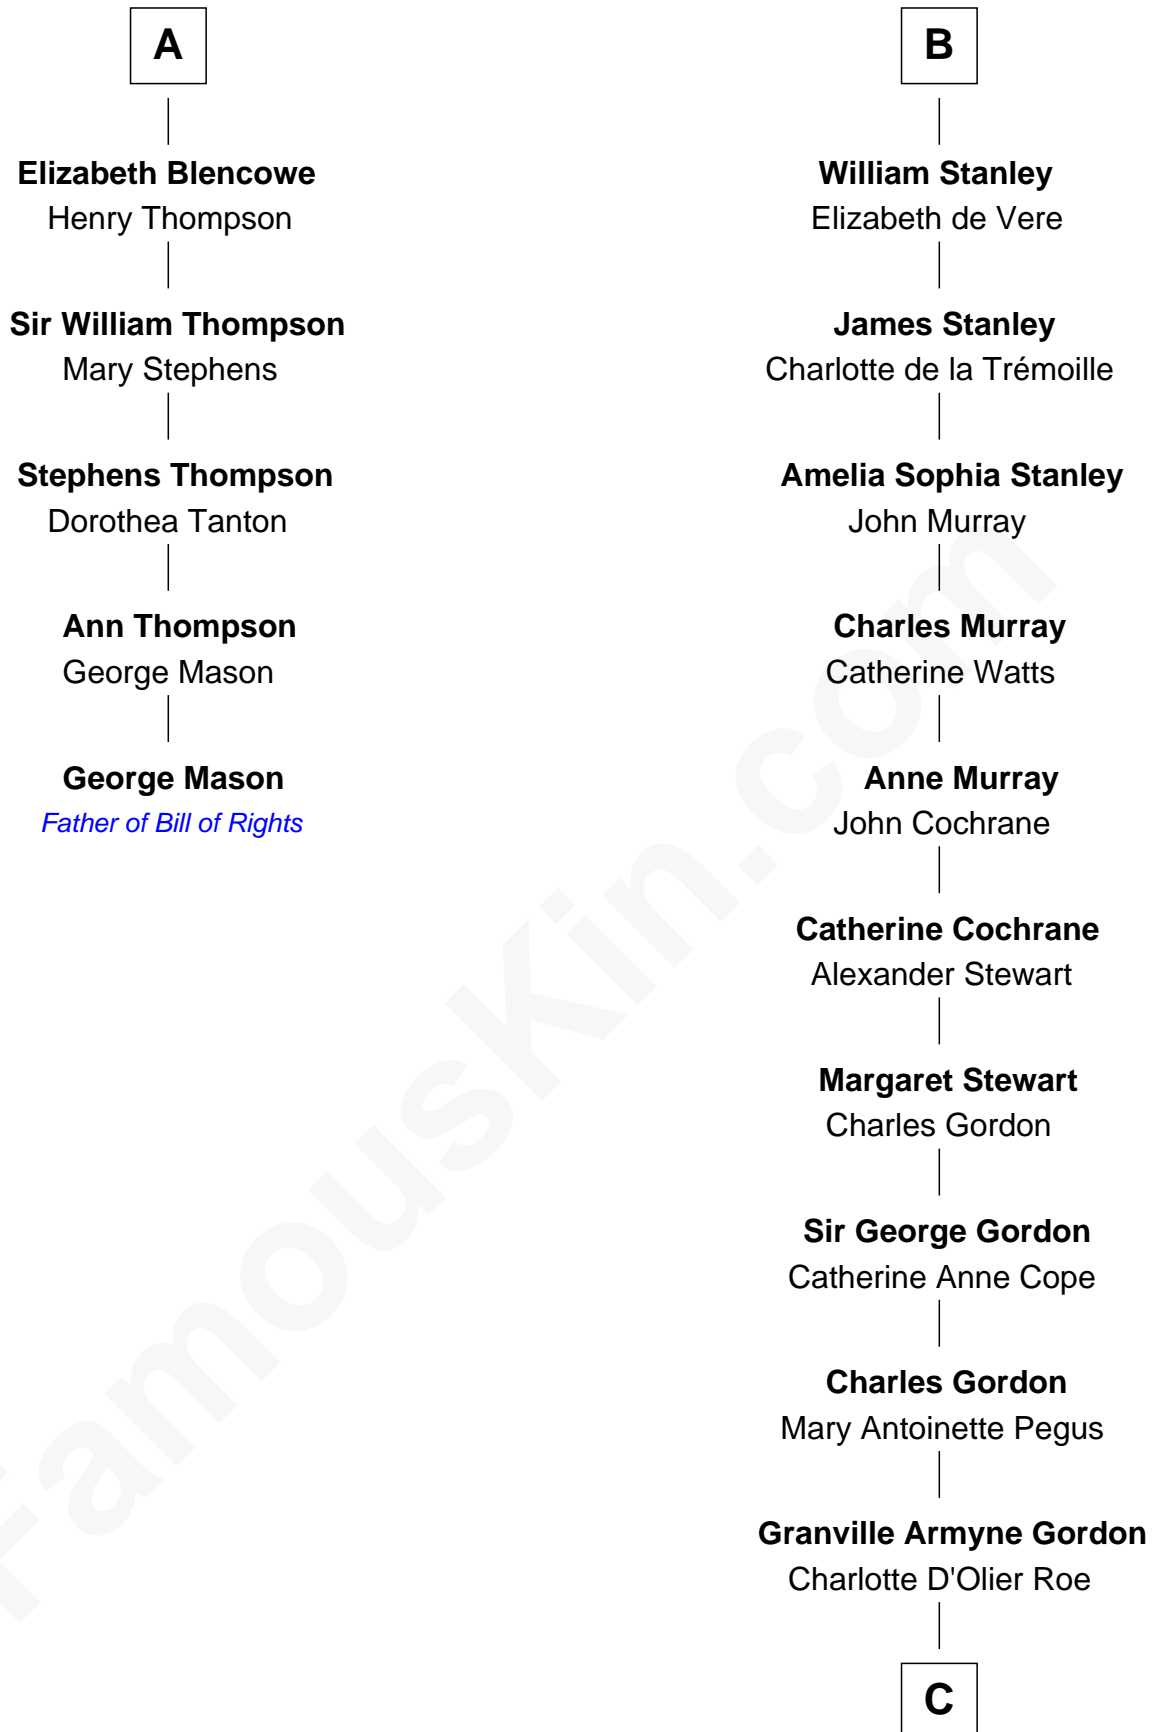

## Relationship Chart of

### George Mason

*Father of the U.S. Bill of Rights*

11th cousin 10 times removed of

### Cara Delevingne

*Fashion Model and Movie Actress*

C

**Armyne Evelyne Gordon**

Sir Lionel Lawson Faudel-Phillips

**Anne Margaret Faudel-Phillips**

John Vincent Sheffield

**Jane Armyne Sheffield**