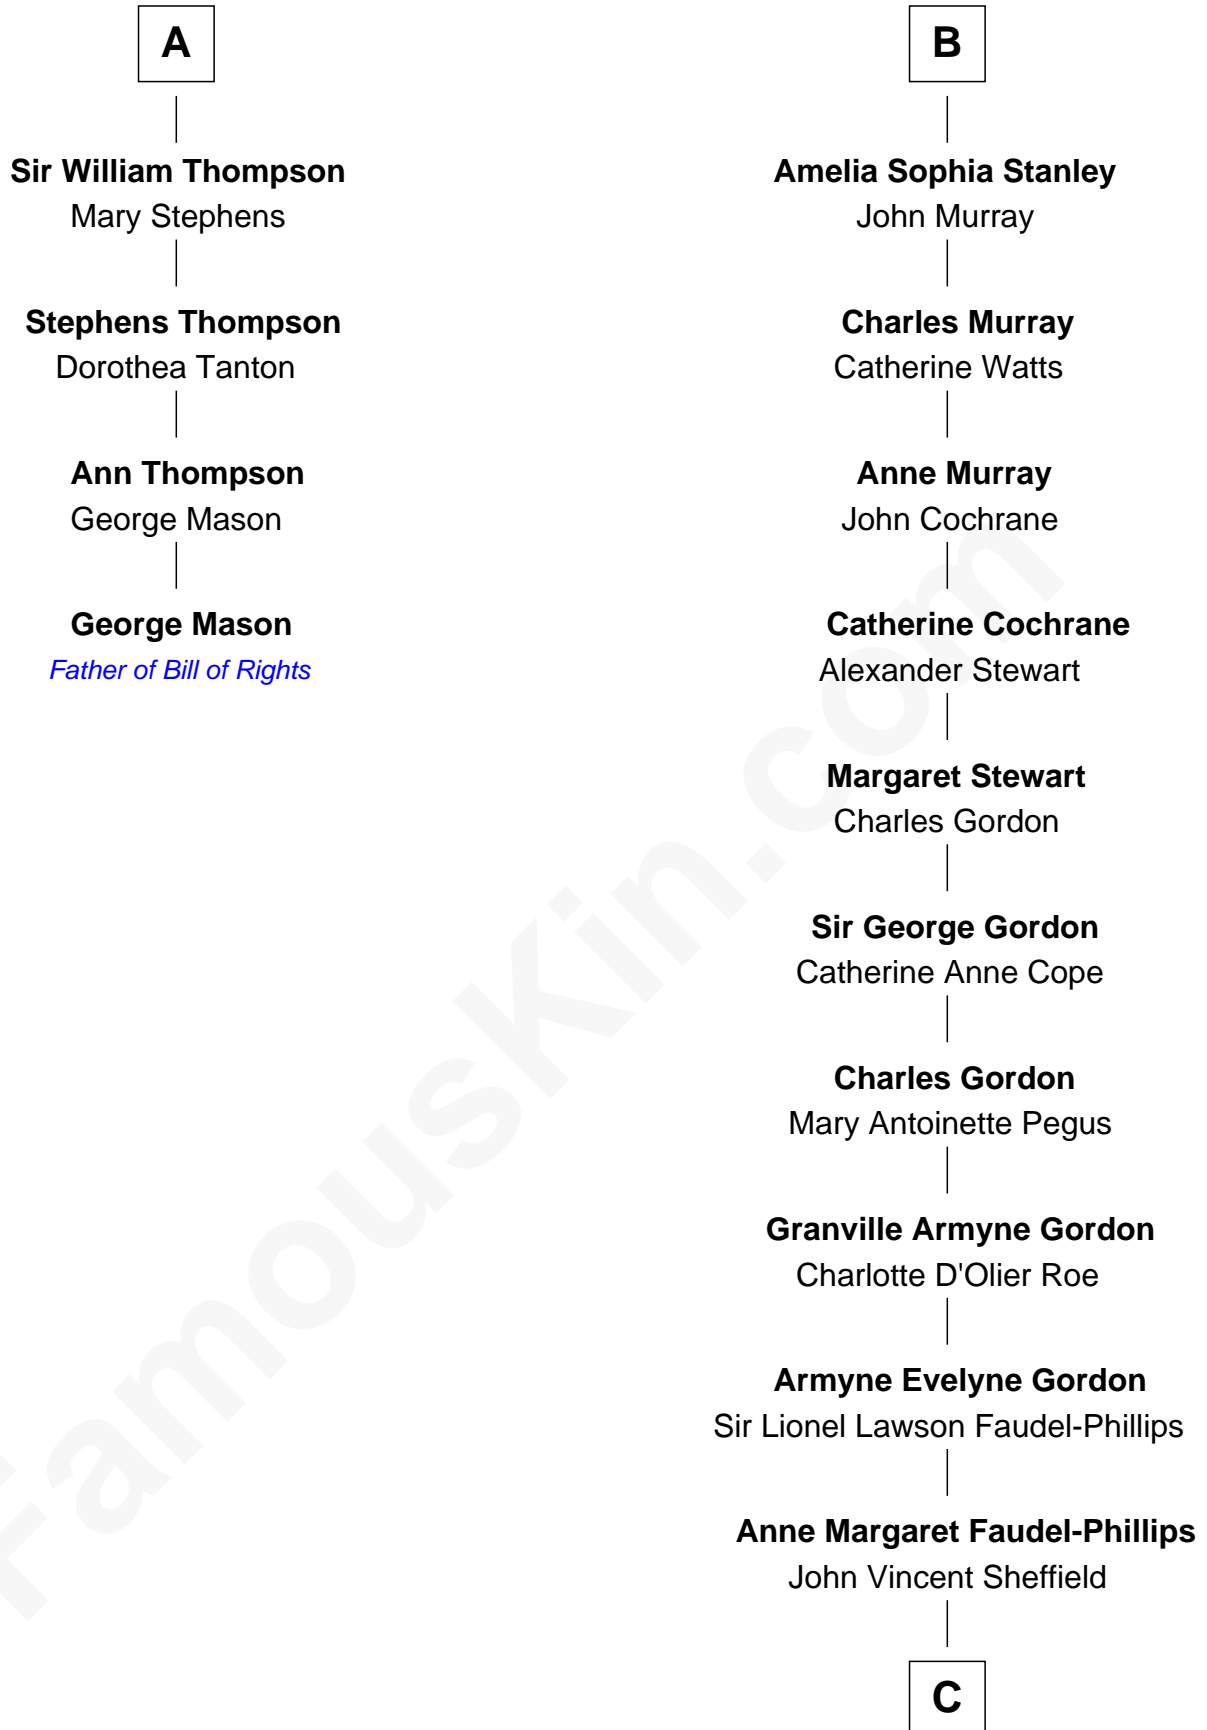

# FamousKin.com Relationship Chart of

**George Mason**

*Father of the U.S. Bill of Rights*

10th cousin 9 times removed of

**Cara Delevingne**

*Fashion Model and Movie Actress*

**Thomas Clifford**

Joan Dacre

**Elizabeth Blencowe**  
Henry Thompson

**A**

**John Clifford**  
Margaret Bromflete

**Henry Clifford**  
Anne St. John

**Henry Clifford**  
Margaret Percy

**Henry Clifford**  
Eleanor Brandon

**Margaret Clifford**  
Henry Stanley

**William Stanley**  
Elizabeth de Vere

**James Stanley**  
Charlotte de la Trémoille

**B**

C

**Jane Armyne Sheffield**  
Sir Jocelyn Edward Greville Stevens

**Pandora Anne Stevens**  
Charles Hamar Delevingne