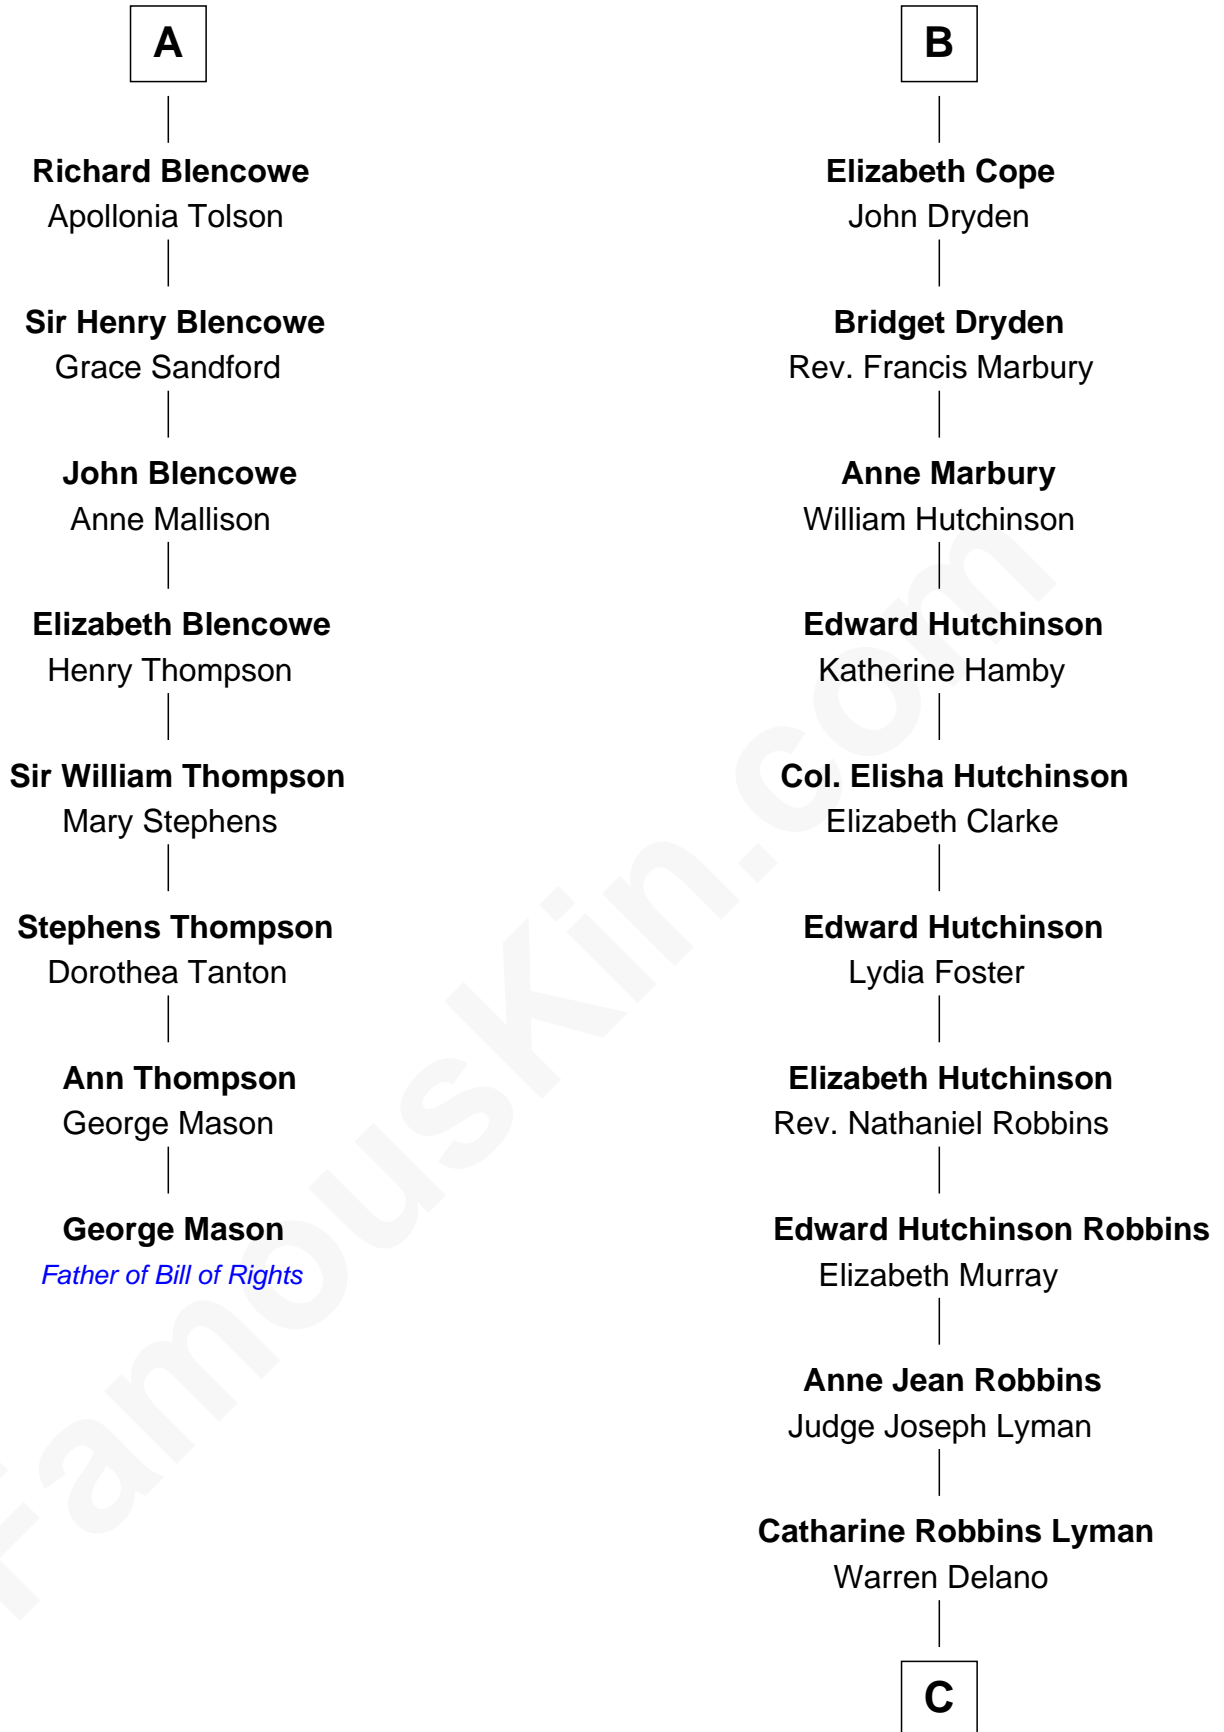

FamousKin.com Relationship Chart of

George Mason

Father of the U.S. Bill of Rights

14th cousin 4 times removed of

Franklin D. Roosevelt

32nd U.S. President

Ralph de Stafford

Margaret de Audley

Winifred Dudley
Anthony Blencowe

A

Elizabeth de Stafford
John de Ferrers

Robert de Ferrers
Margaret Despencer

Phillippa Ferrers
Sir Thomas Greene

Elizabeth Greene
William Raleigh

Sir Edward Raleigh
Margaret Verney

Sir Edward Raleigh
Anne Chamberlayne

Bridget Raleigh
Sir John Cope

B

C

Sara Delano
James Roosevelt

Franklin D. Roosevelt
32nd U.S. President

FamousKin.com