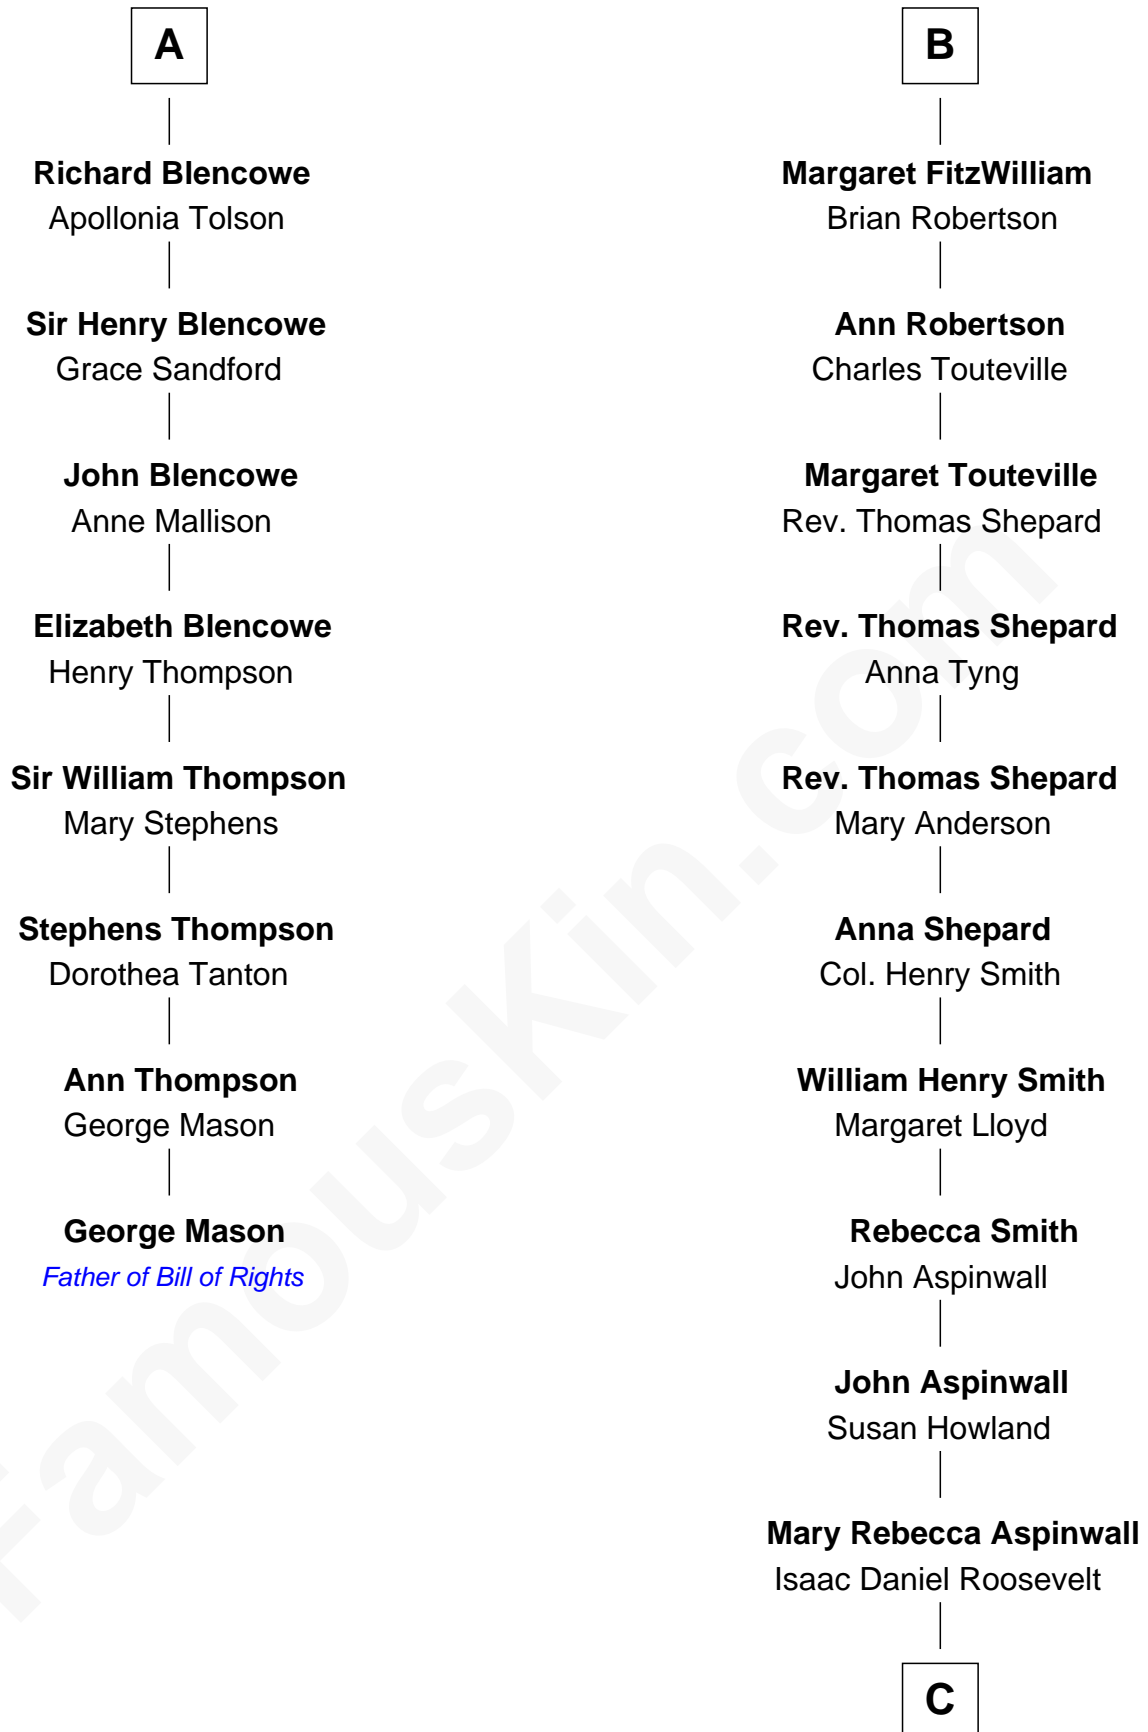

FamousKin.com Relationship Chart of

George Mason

Father of the U.S. Bill of Rights

14th cousin 4 times removed of

Franklin D. Roosevelt

32nd U.S. President

Eudo la Zouche
Milicent de Cantilupe

Eve la Zouche
Sir Maurice de Berkeley

Thomas de Berkeley
Katherine de Clyvedon

Sir John Berkeley
Elizabeth Betteshorne

Elizabeth Berkeley
Sir John Sutton

Sir Edmund Sutton
Matilda Clifford

Thomas Dudley
Grace Threlkeld

Winifred Dudley
Anthony Blencowe

A

Lucy Zouche
Thomas de Greene

Sir Henry Greene
Katherine Drayton

Sir Henry de Greene
Matilda de Mauduit

Eleanor Greene
Sir John FitzWilliam

John FitzWilliam
Helen Villiers

Sir William FitzWilliam
Anne Hawes

Richard FitzWilliam
Elizabeth Knyvet

B

C

|
James Roosevelt

Sara Delano

|
Franklin D. Roosevelt

32nd U.S. President

FamousKin.com