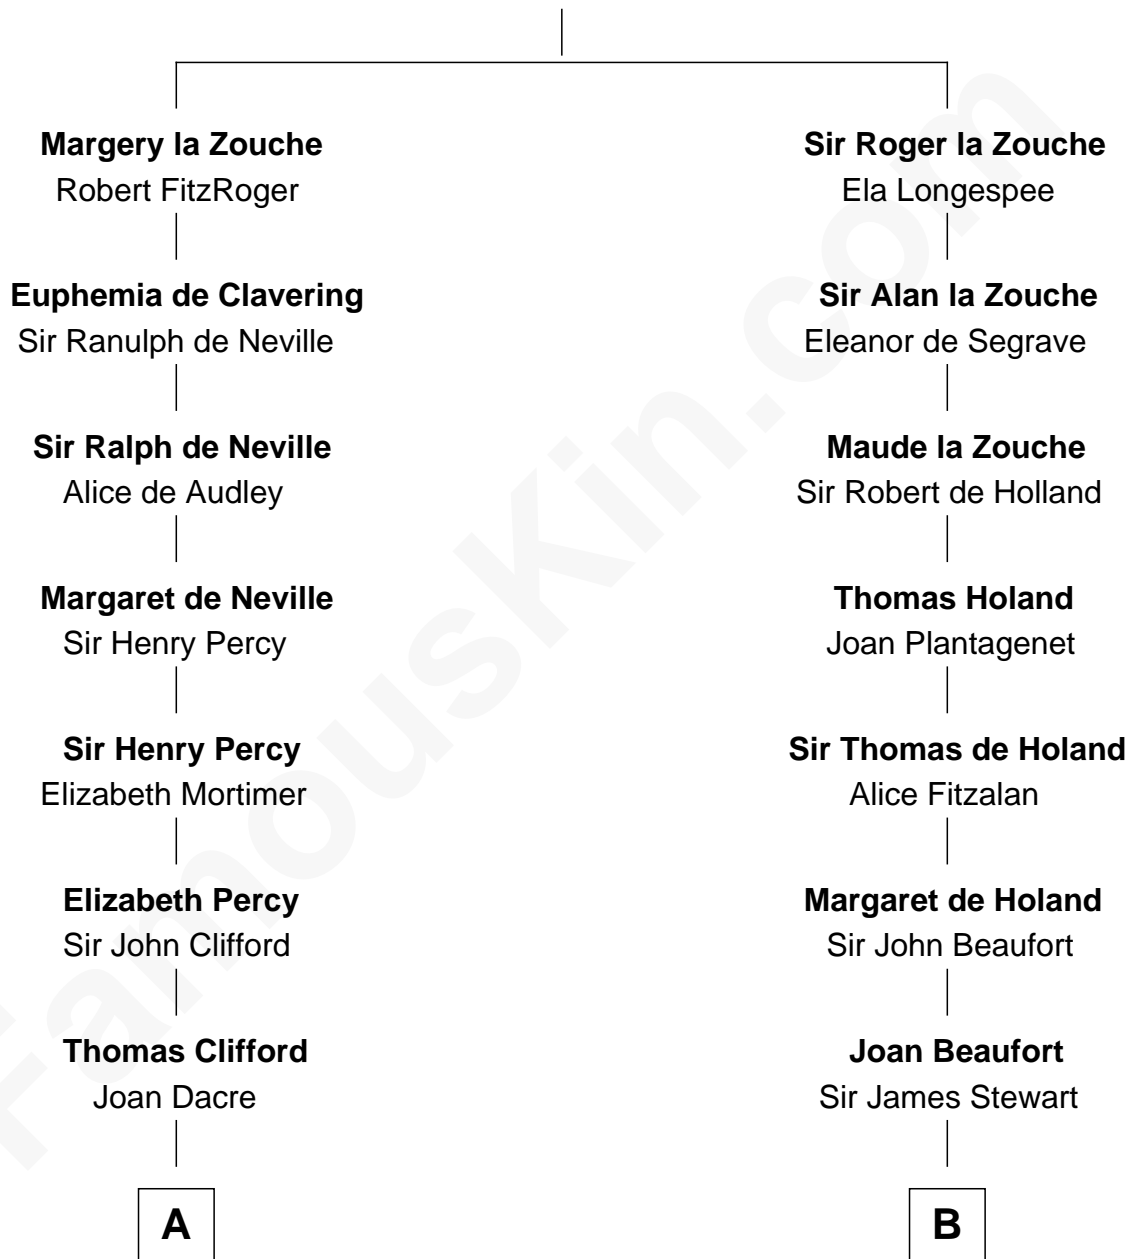

## Relationship Chart of

### George Mason

*Father of the U.S. Bill of Rights*

17th cousin 3 times removed of

### Theodore Roosevelt

*26th U.S. President*

**Alan la Zouche**

Ellen de Quincy

**C**

**Anne Irvine**

James Bulloch

**James Stephens Bulloch**

Martha Stewart

**Martha Bulloch**

Theodore Roosevelt

**Theodore Roosevelt**

*26th U.S. President*

FamousKin.com