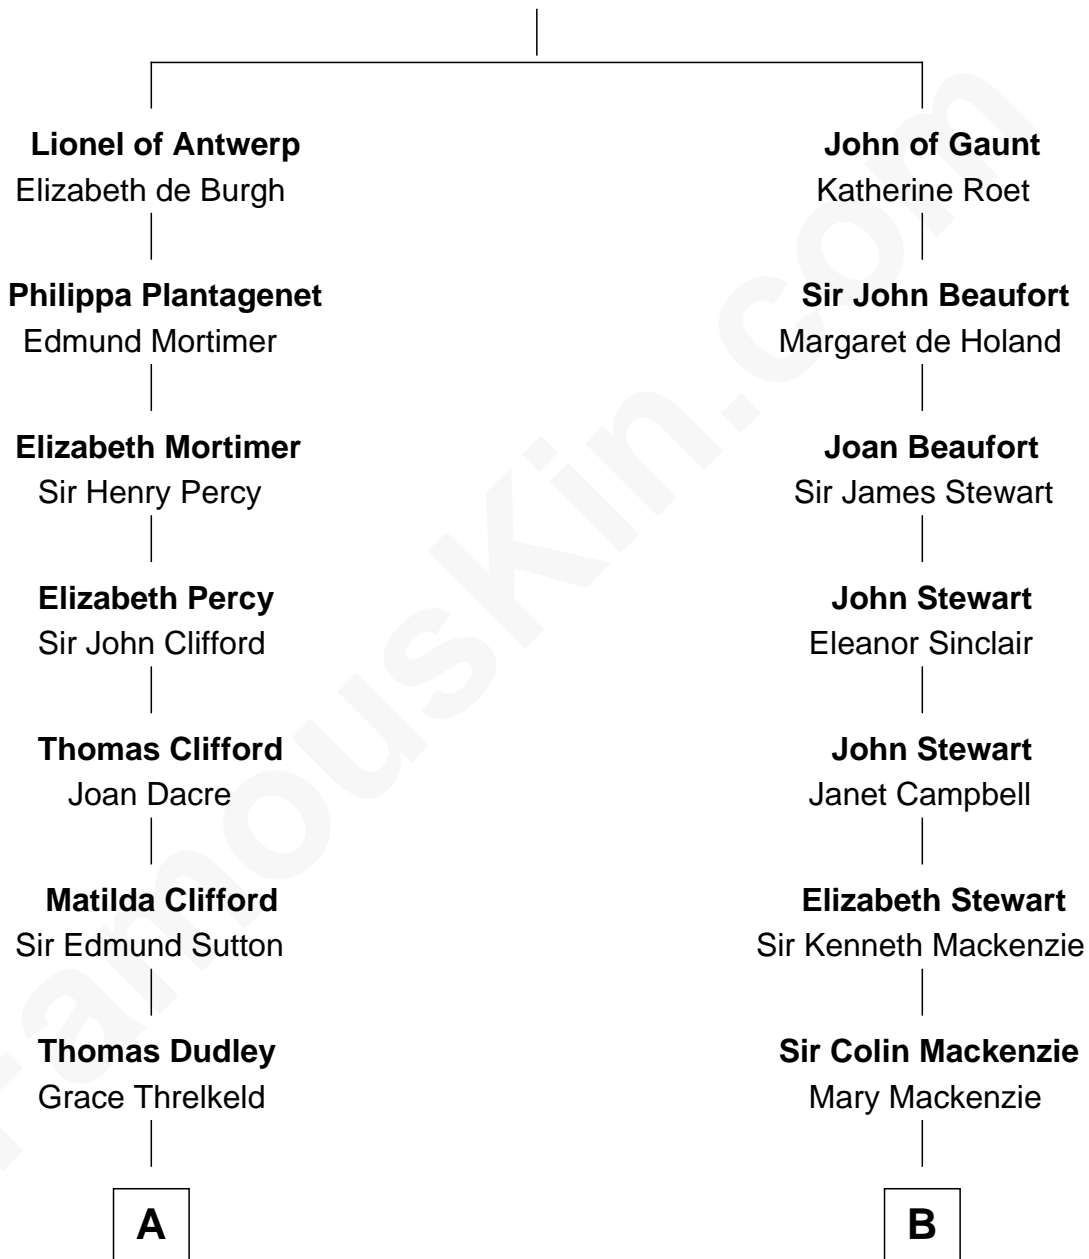

# FamousKin.com Relationship Chart of

**George Mason**

*Father of the U.S. Bill of Rights*

15th cousin 1 time removed of

**Theodore Roosevelt**

*26th U.S. President*

**Edward III, King of England**

Philippa of Hainault

**A**

**Winifred Dudley**  
Anthony Blencowe

**Richard Blencowe**  
Apollonia Tolson

**Sir Henry Blencowe**  
Grace Sandford

**John Blencowe**  
Anne Mallison

**Elizabeth Blencowe**  
Henry Thompson

**Sir William Thompson**  
Mary Stephens