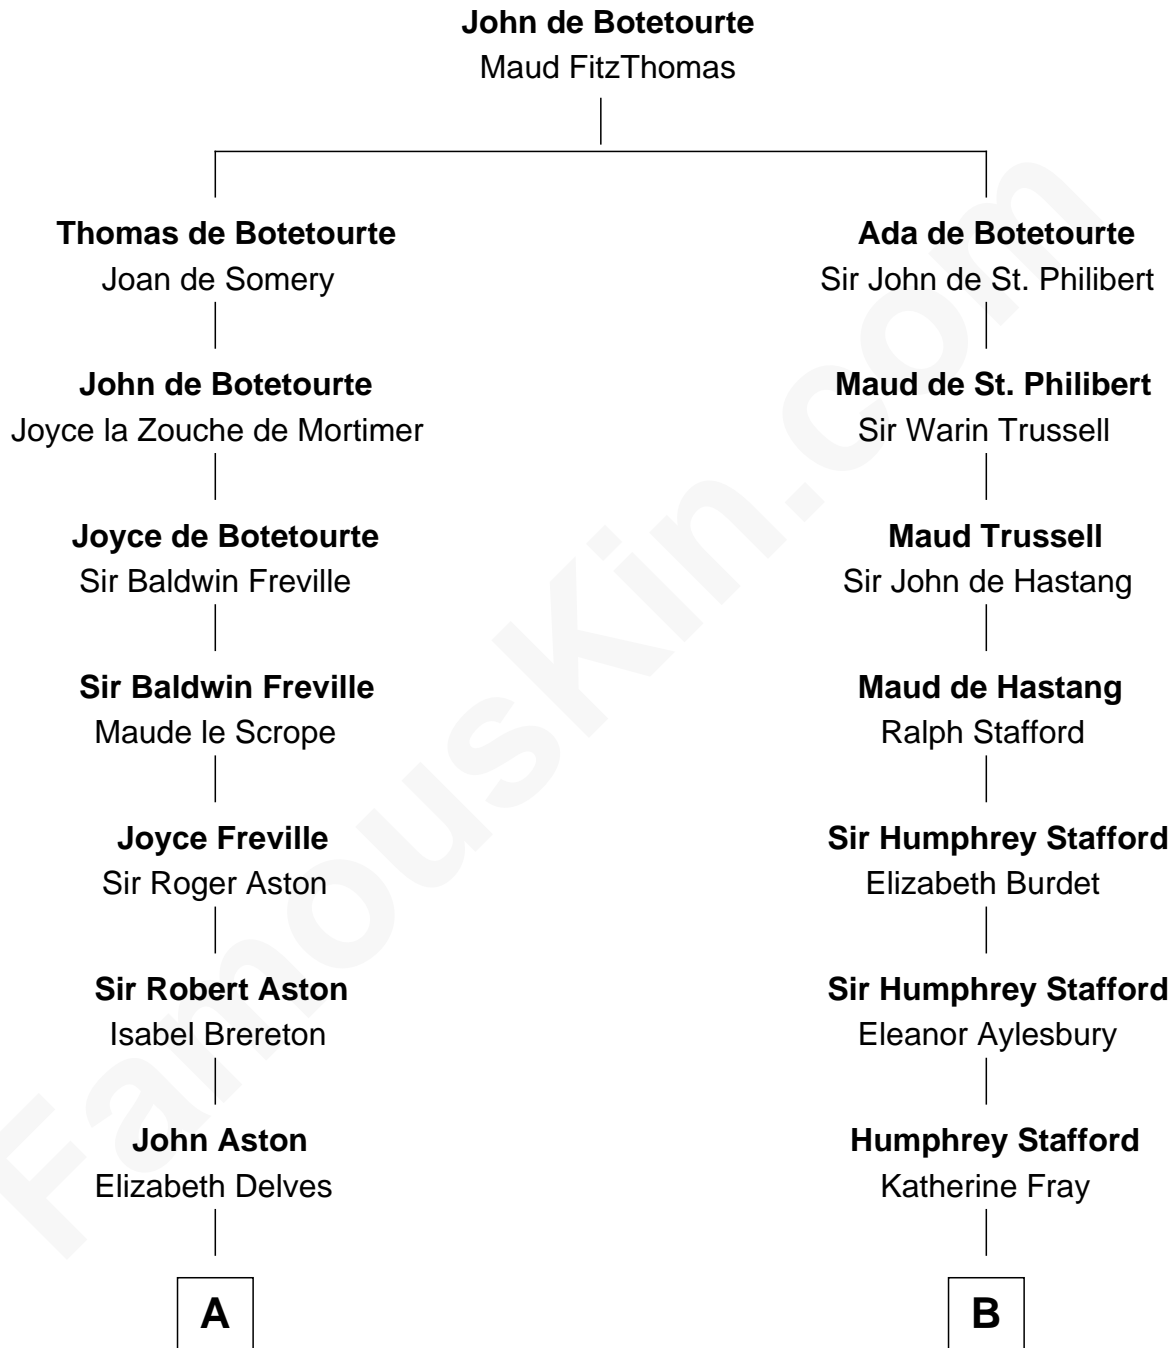

FamousKin.com

Relationship Chart of

George Mason

Father of the U.S. Bill of Rights

16th cousin 4 times removed of

Alice (Lee) Roosevelt

First Wife of President Theodore Roosevelt

C

Humphrey Hathaway

Abigail Smith

Alice Russell Hathaway

Elisha Haskell

Caroline Watts Haskell

George Cabot Lee

Alice (Lee) Roosevelt

Wife of President Theodore Roosevelt