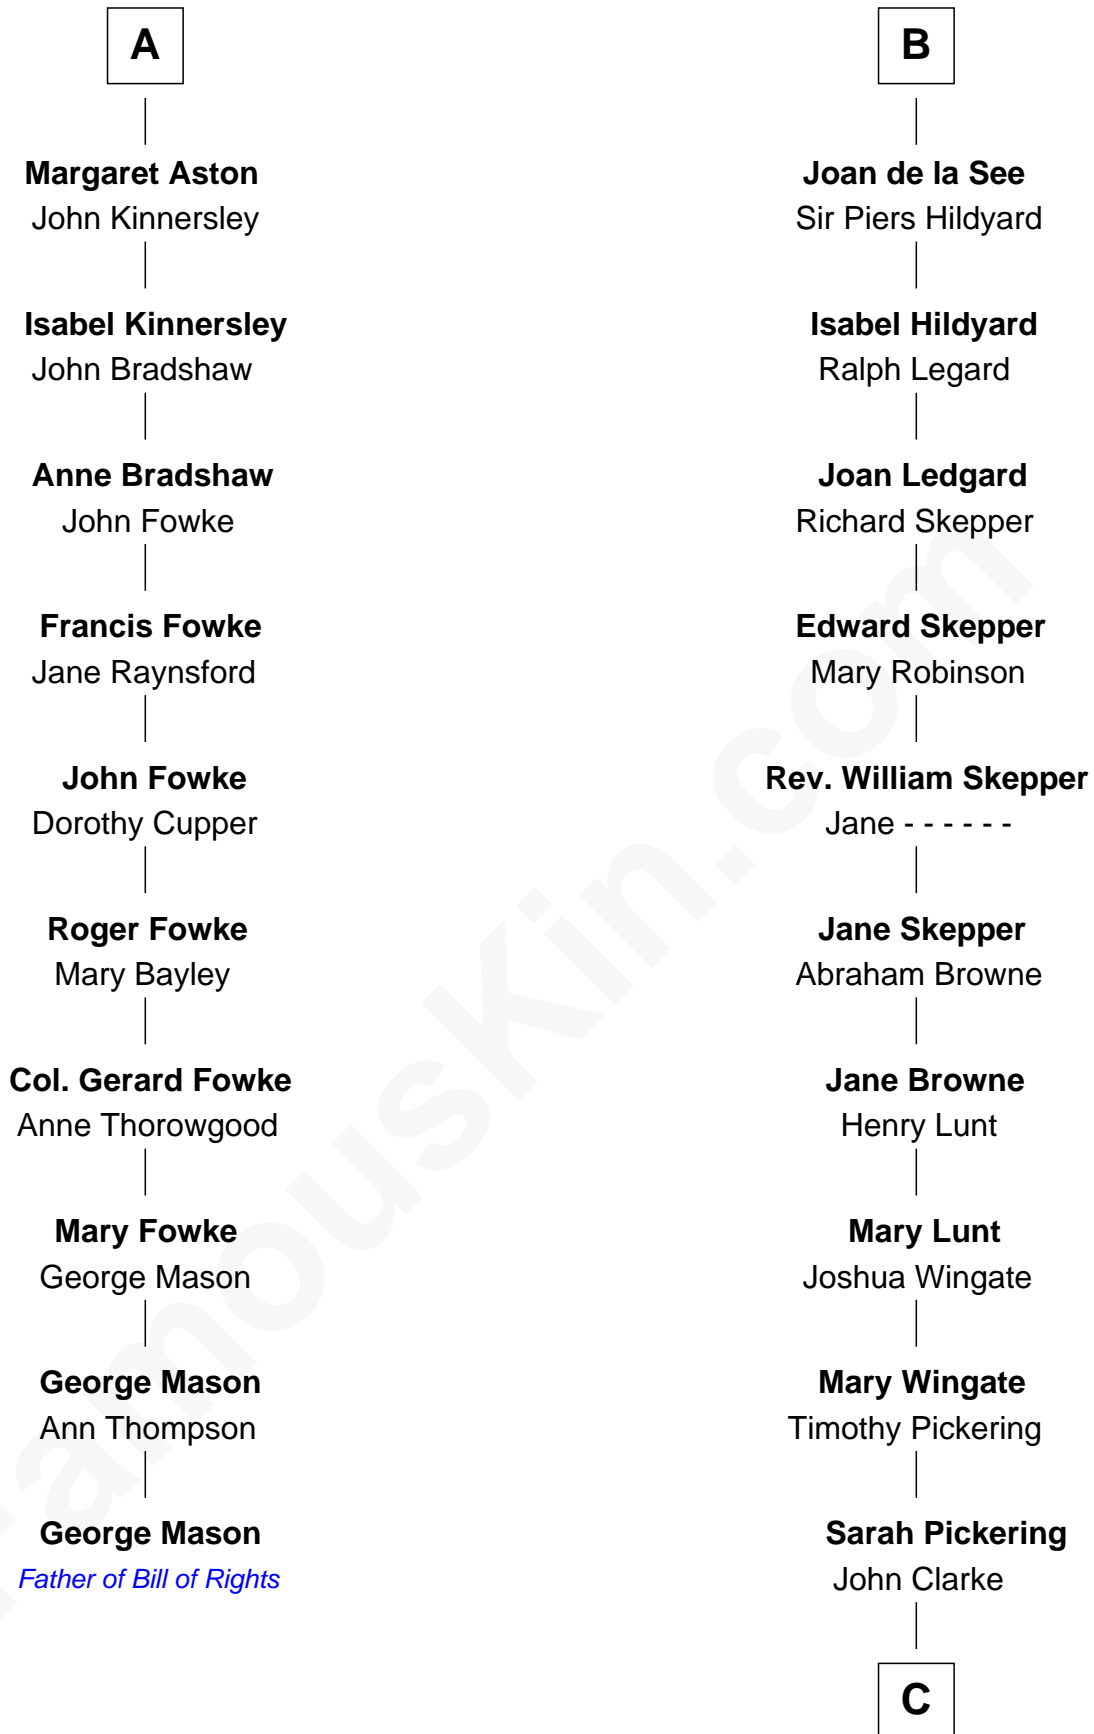

FamousKin.com

Relationship Chart of

George Mason

Father of the U.S. Bill of Rights

16th cousin 5 times removed of

Alice (Lee) Roosevelt

First Wife of President Theodore Roosevelt

C

Nancy Clarke

Francis Cabot

Mary Ann Cabot

Nathaniel Cabot Lee

John Clarke Lee

Harriet Paine Rose

George Cabot Lee

Caroline Watts Haskell

Alice (Lee) Roosevelt

Wife of President Theodore Roosevelt