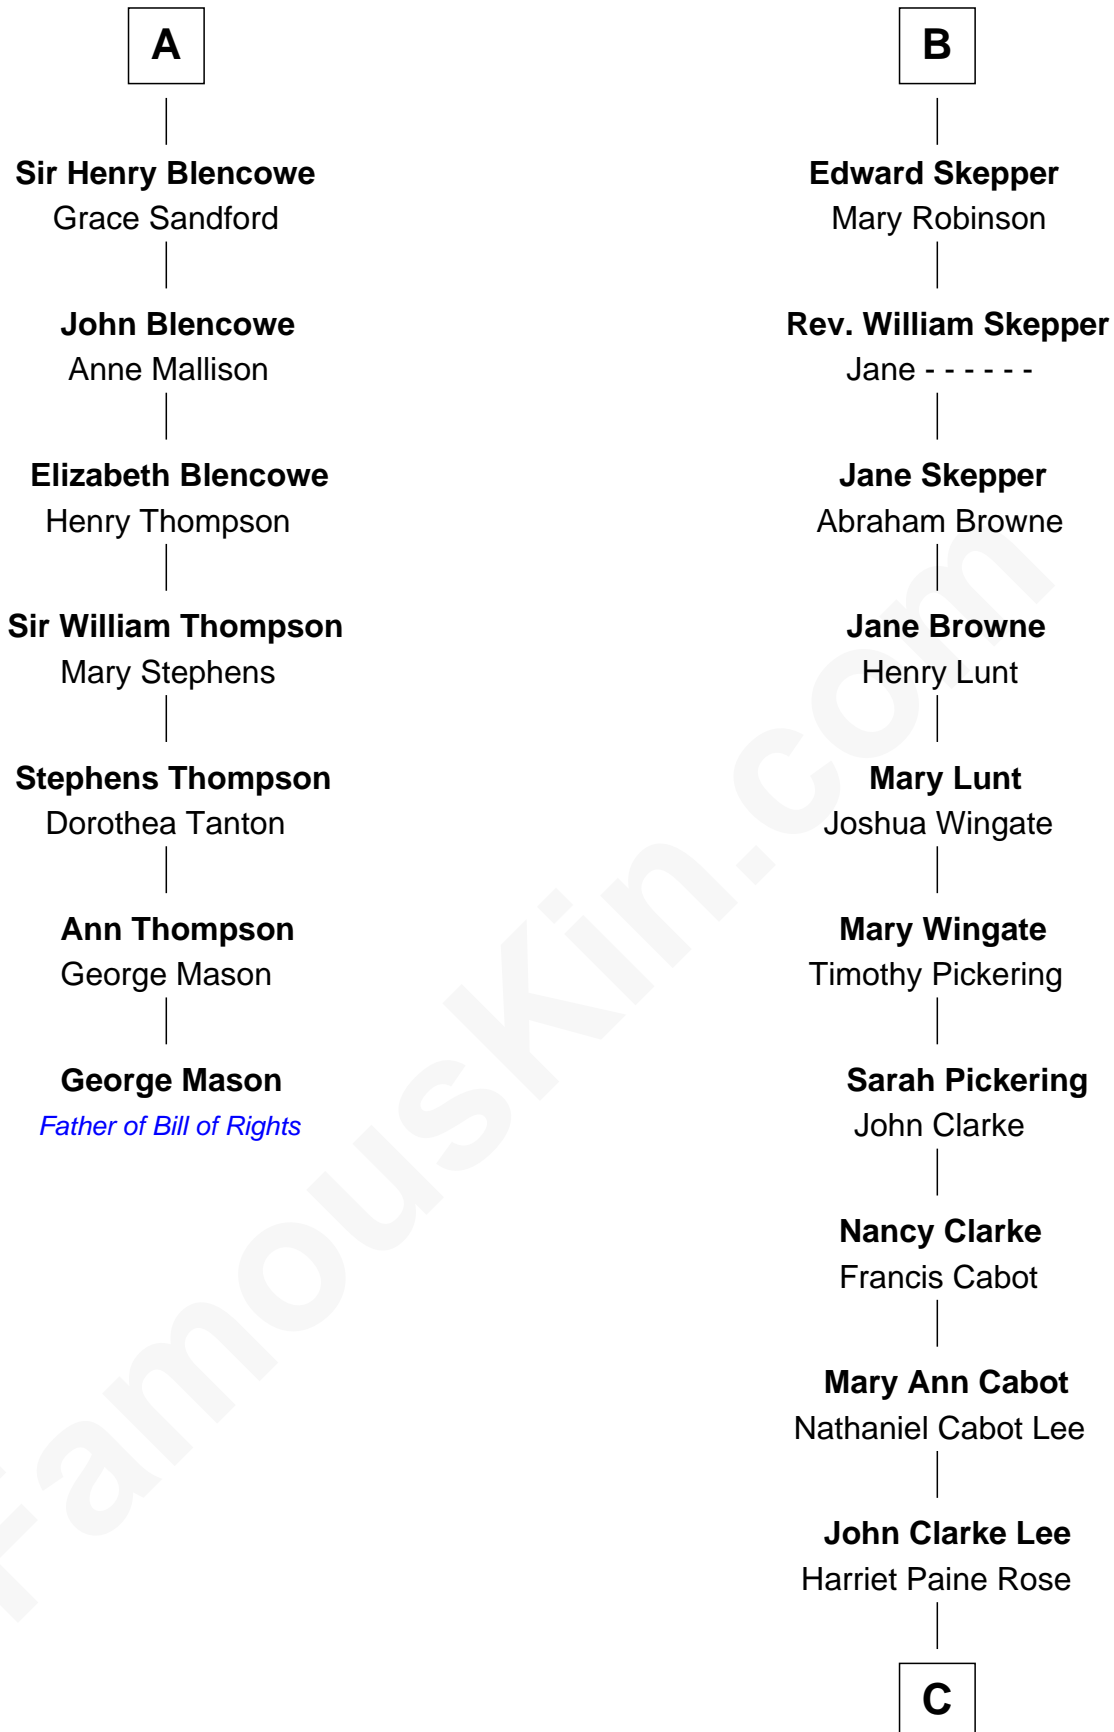

FamousKin.com

Relationship Chart of

George Mason

Father of the U.S. Bill of Rights

13th cousin 5 times removed of

Alice (Lee) Roosevelt

First Wife of President Theodore Roosevelt

C

George Cabot Lee
Caroline Watts Haskell

Alice (Lee) Roosevelt
Wife of President Theodore Roosevelt

FamousKin.com