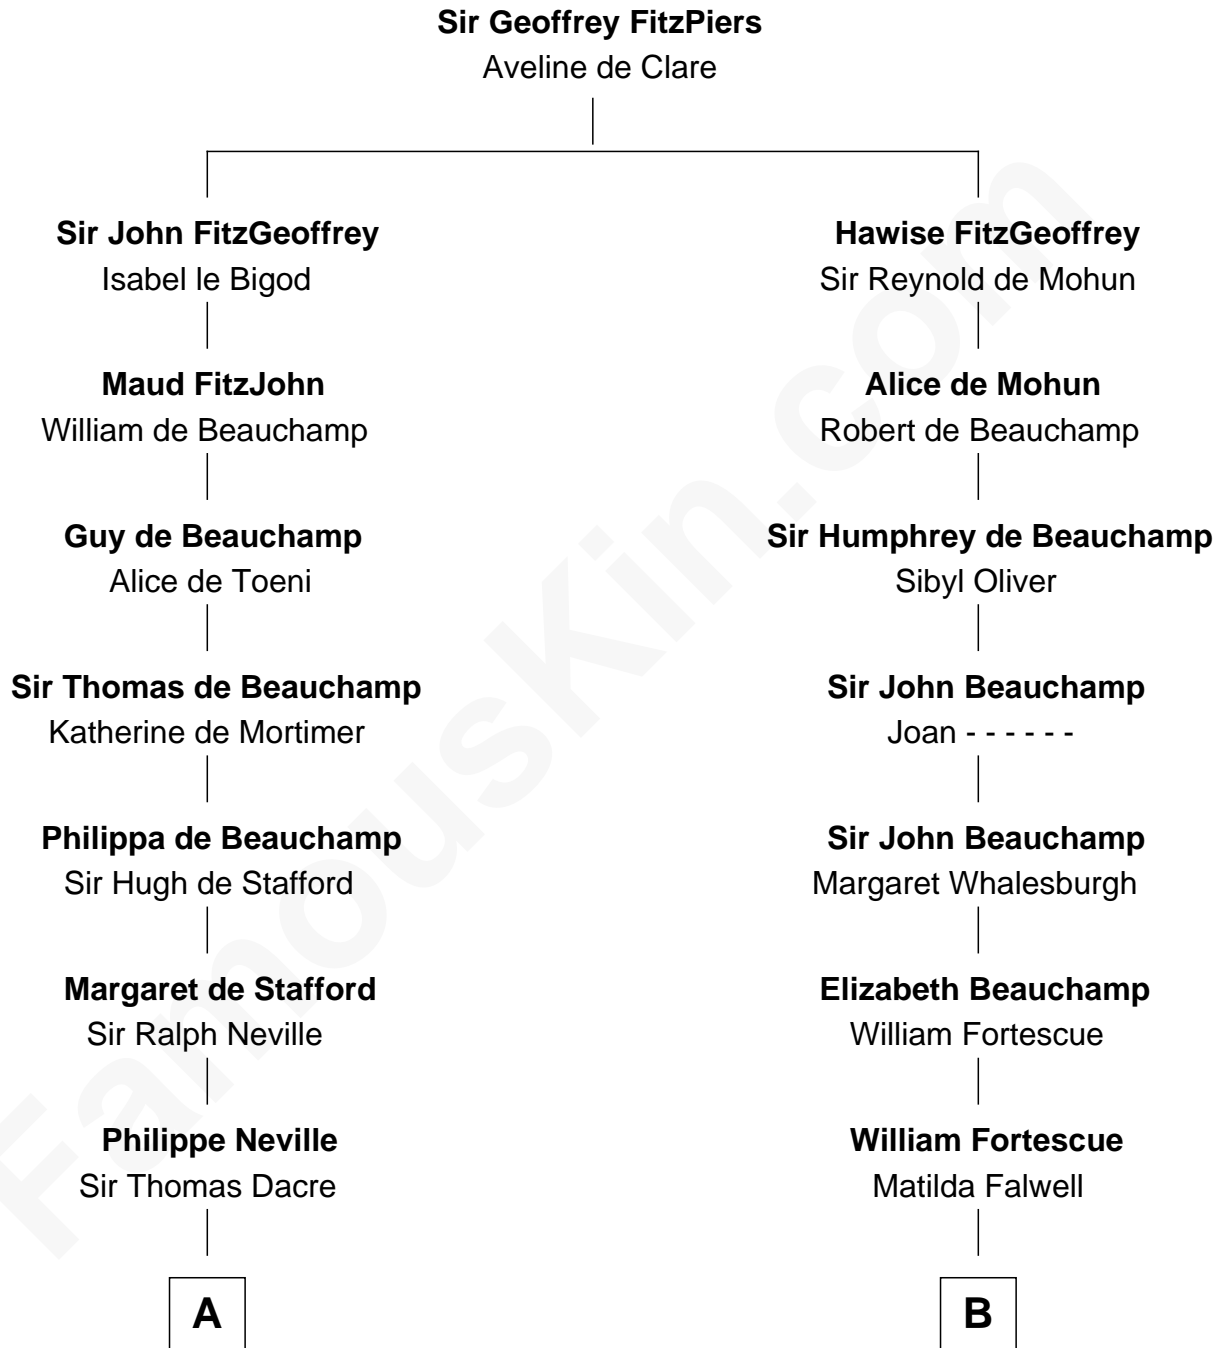

FamousKin.com

Relationship Chart of

George Mason

Father of the U.S. Bill of Rights

18th cousin 3 times removed of

Edith (Carow) Roosevelt

First Lady of President Theodore Roosevelt

C

Ann Thompson

George Mason

George Mason

Father of Bill of Rights

D

Timothy Edwards

Rhoda Ogden

Sarah Edwards

Daniel Tyler

Gen. Daniel Tyler

Emily Lee

Gertrude Elizabeth Tyler

Charles Carow

Edith (Carow) Roosevelt

First Lady of Theodore Roosevelt