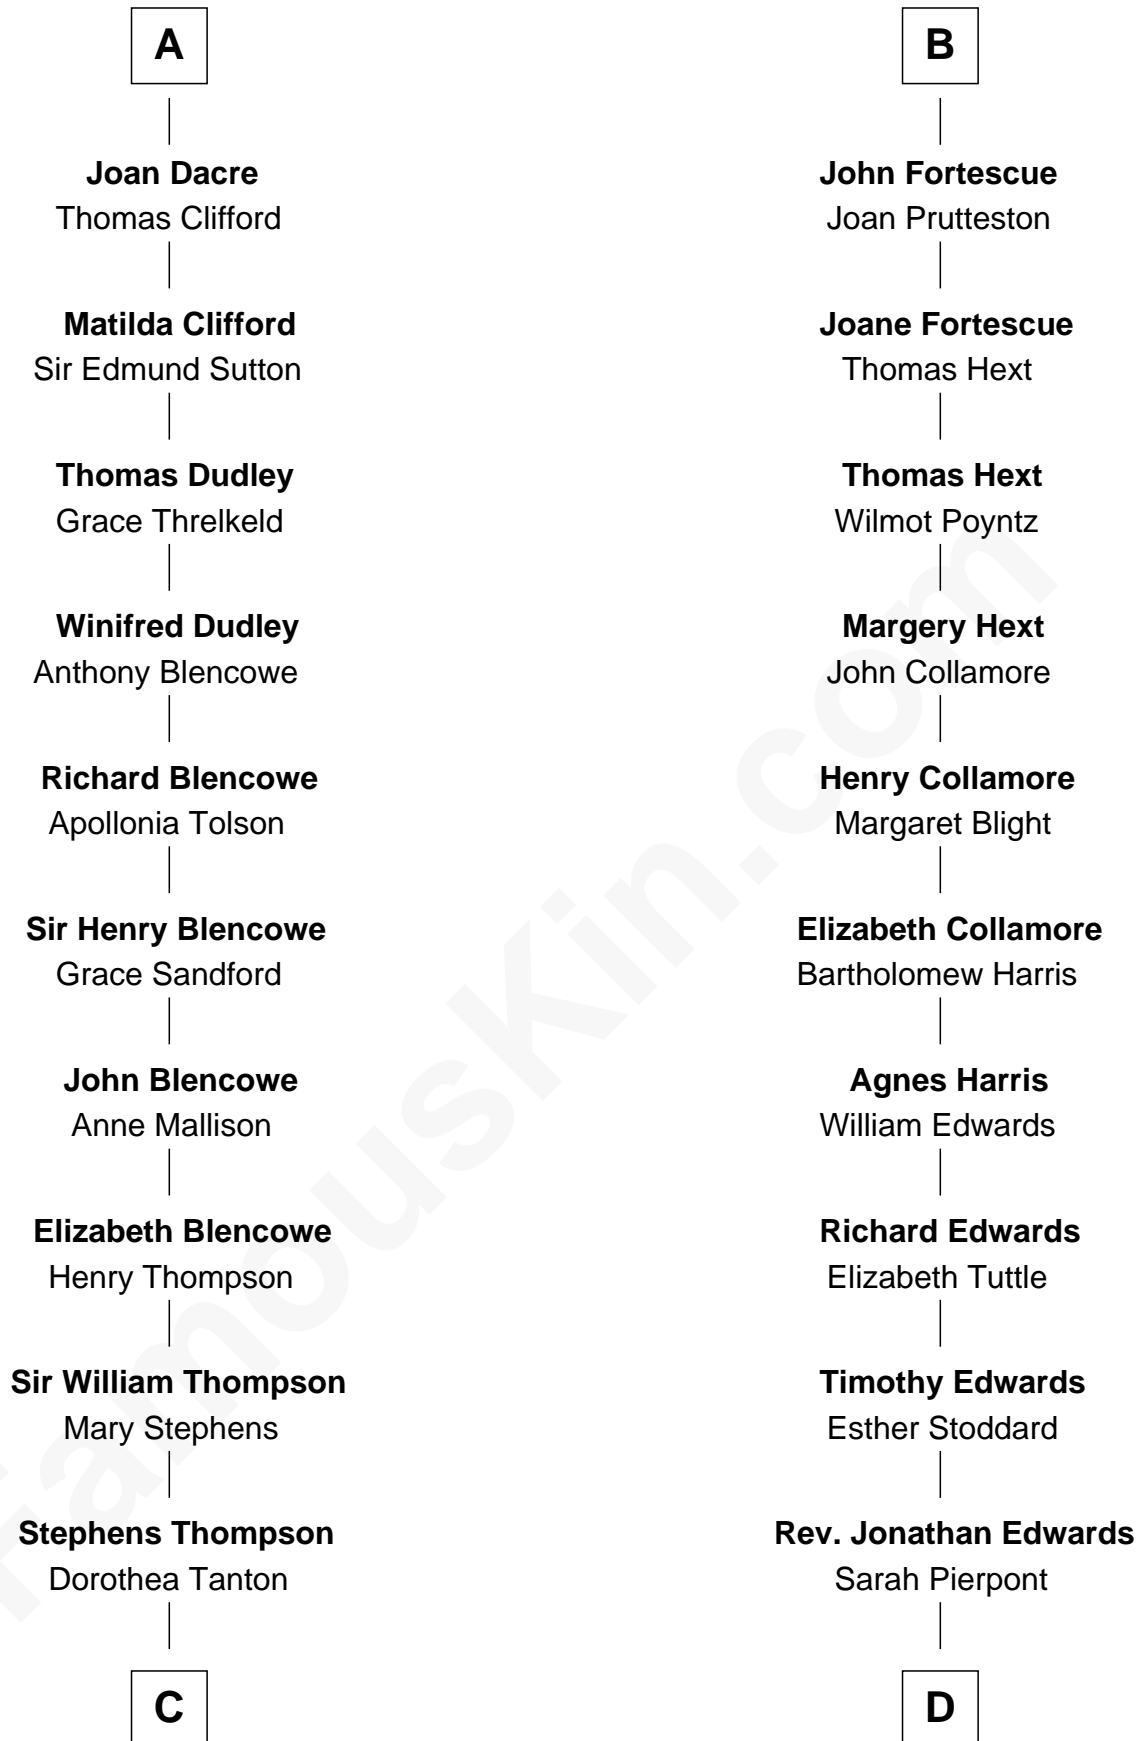

FamousKin.com

Relationship Chart of

George Mason

Father of the U.S. Bill of Rights

18th cousin 3 times removed of

Edith (Carow) Roosevelt

First Lady of President Theodore Roosevelt

C

Ann Thompson

George Mason

George Mason

Father of Bill of Rights

D

Timothy Edwards

Rhoda Ogden

Sarah Edwards

Daniel Tyler

Gen. Daniel Tyler

Emily Lee

Gertrude Elizabeth Tyler

Charles Carow

Edith (Carow) Roosevelt

First Lady of Theodore Roosevelt