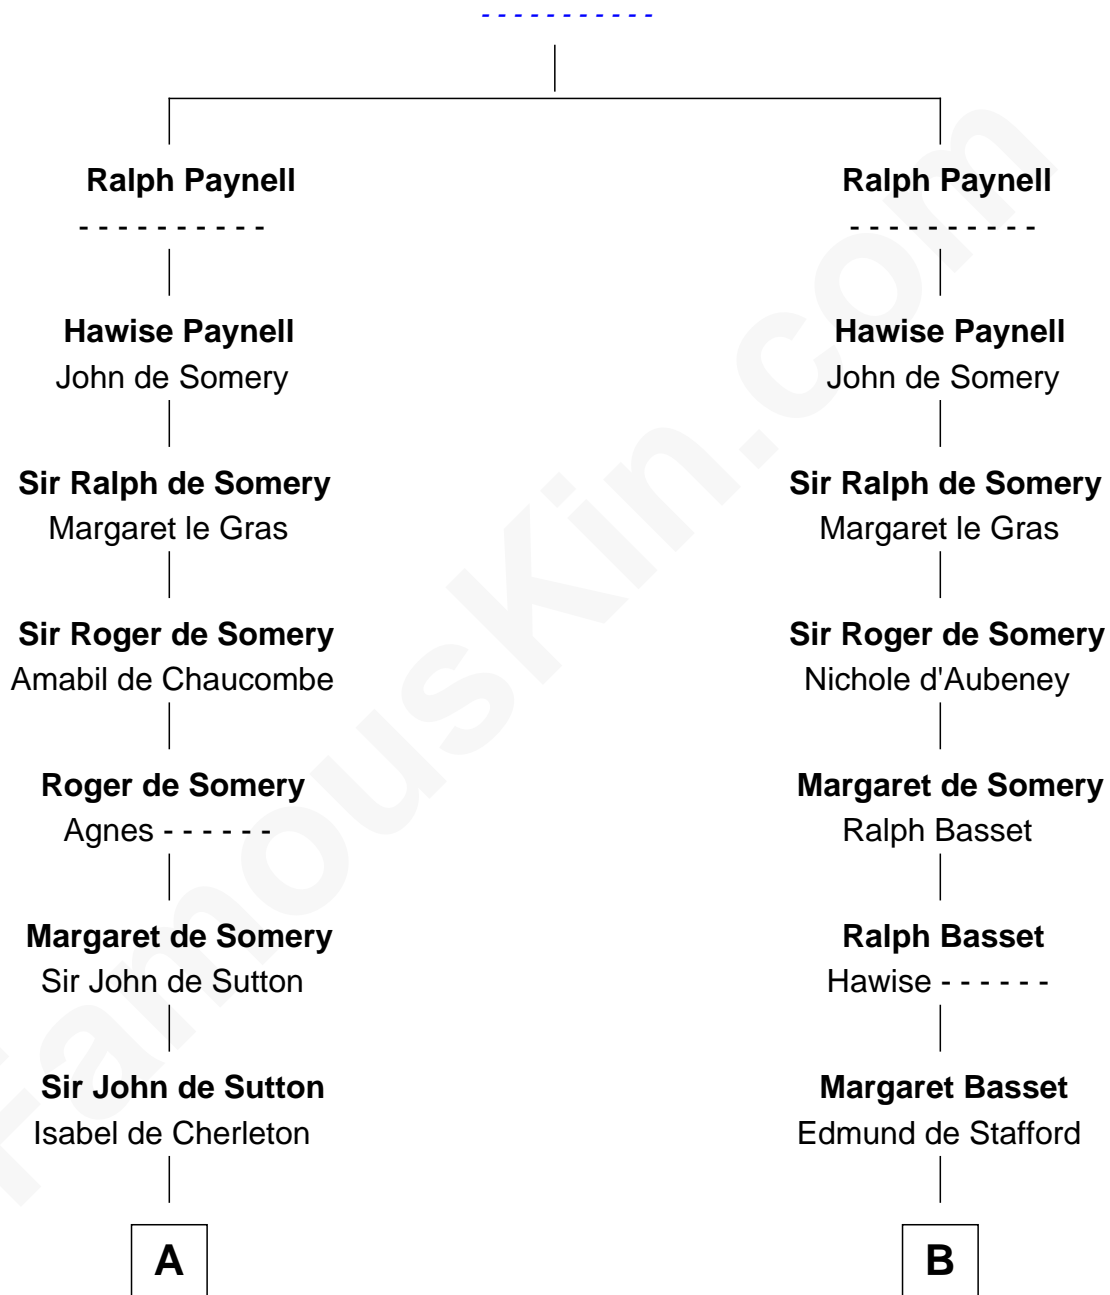

# FamousKin.com Relationship Chart of

**George Mason**

*Father of the U.S. Bill of Rights*

21st cousin of

**James Madison**

*4th U.S. President*

**Fulk Paynel**

**C**

**Elizabeth Blencowe**

Henry Thompson

**Sir William Thompson**

Mary Stephens

**Stephens Thompson**

Dorothea Tanton

**Ann Thompson**

George Mason