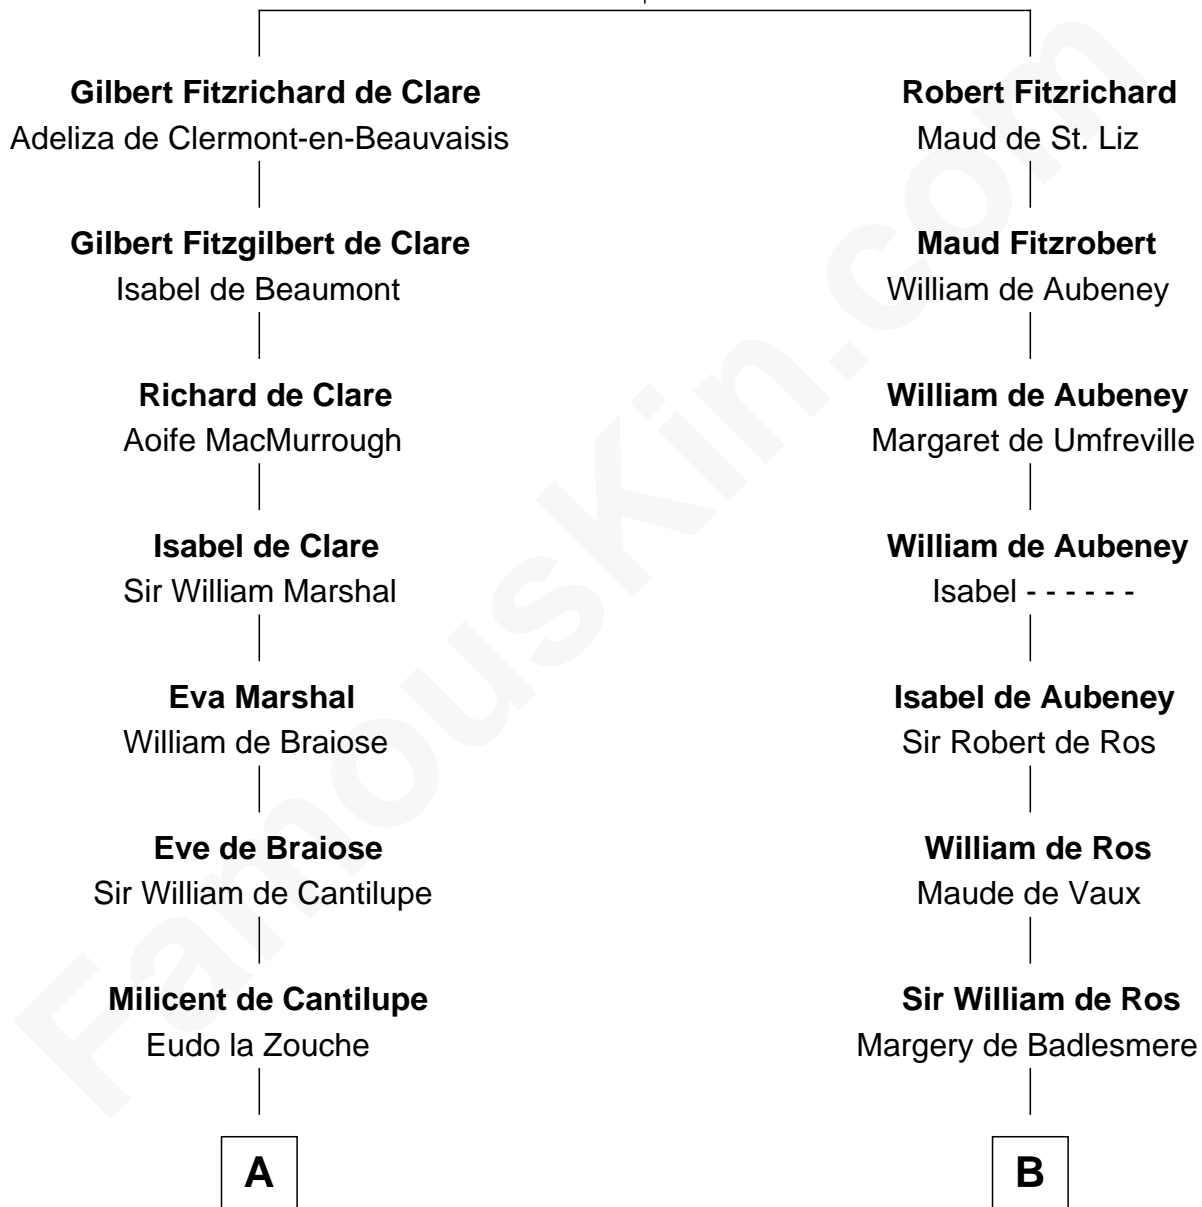

# FamousKin.com Relationship Chart of

**George Mason**

*Father of the U.S. Bill of Rights*

20th cousin 1 time removed of

**James Madison**

*4th U.S. President*

**Richard Fitzgilbert**

Rohese Giffard

**C**

**Elizabeth Blencowe**

Henry Thompson

**Sir William Thompson**

Mary Stephens

**Stephens Thompson**

Dorothea Tanton

**Ann Thompson**