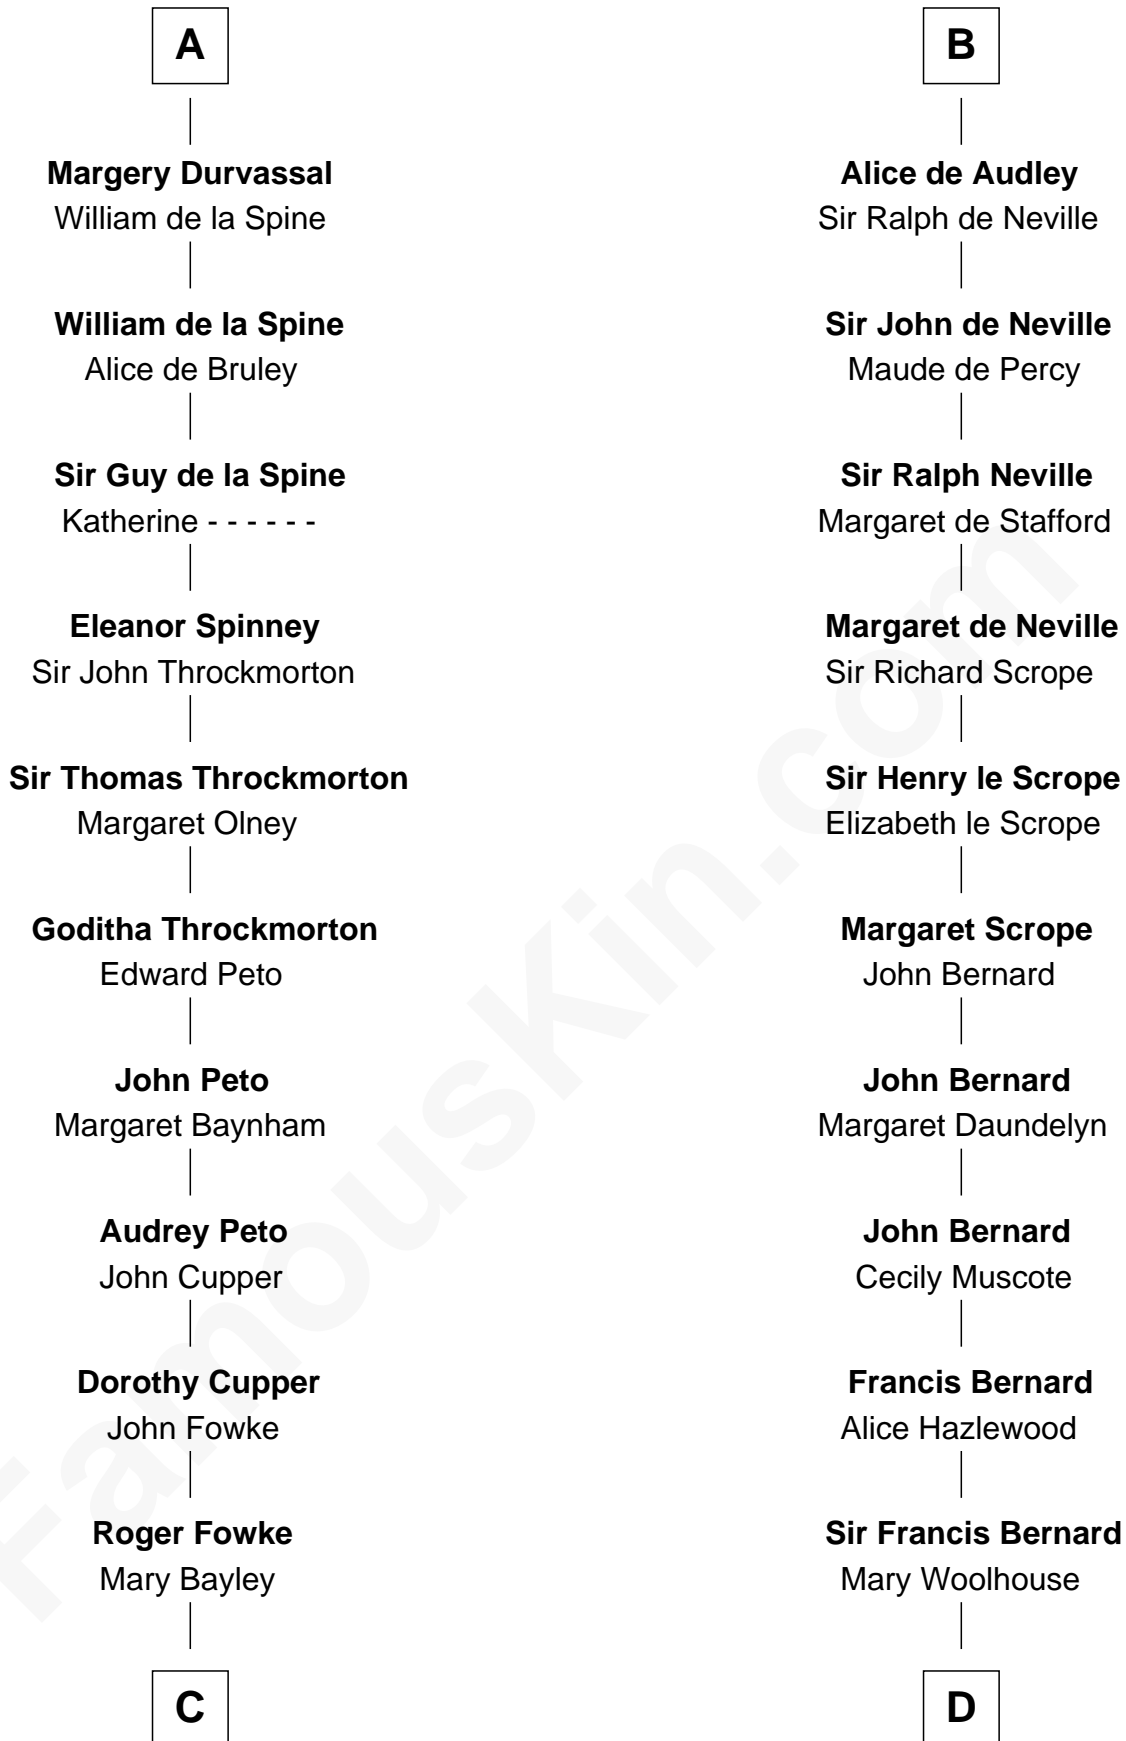

# FamousKin.com Relationship Chart of

**George Mason**

*Father of the U.S. Bill of Rights*

20th cousin 1 time removed of

**James Madison**

*4th U.S. President*

**Godfrey, Count of Namur**

Sybil of Chateau-Porcien

**C**

**Col. Gerard Fowke**

Anne Thorowgood

**Mary Fowke**

George Mason

**George Mason**

Ann Thompson

**George Mason**