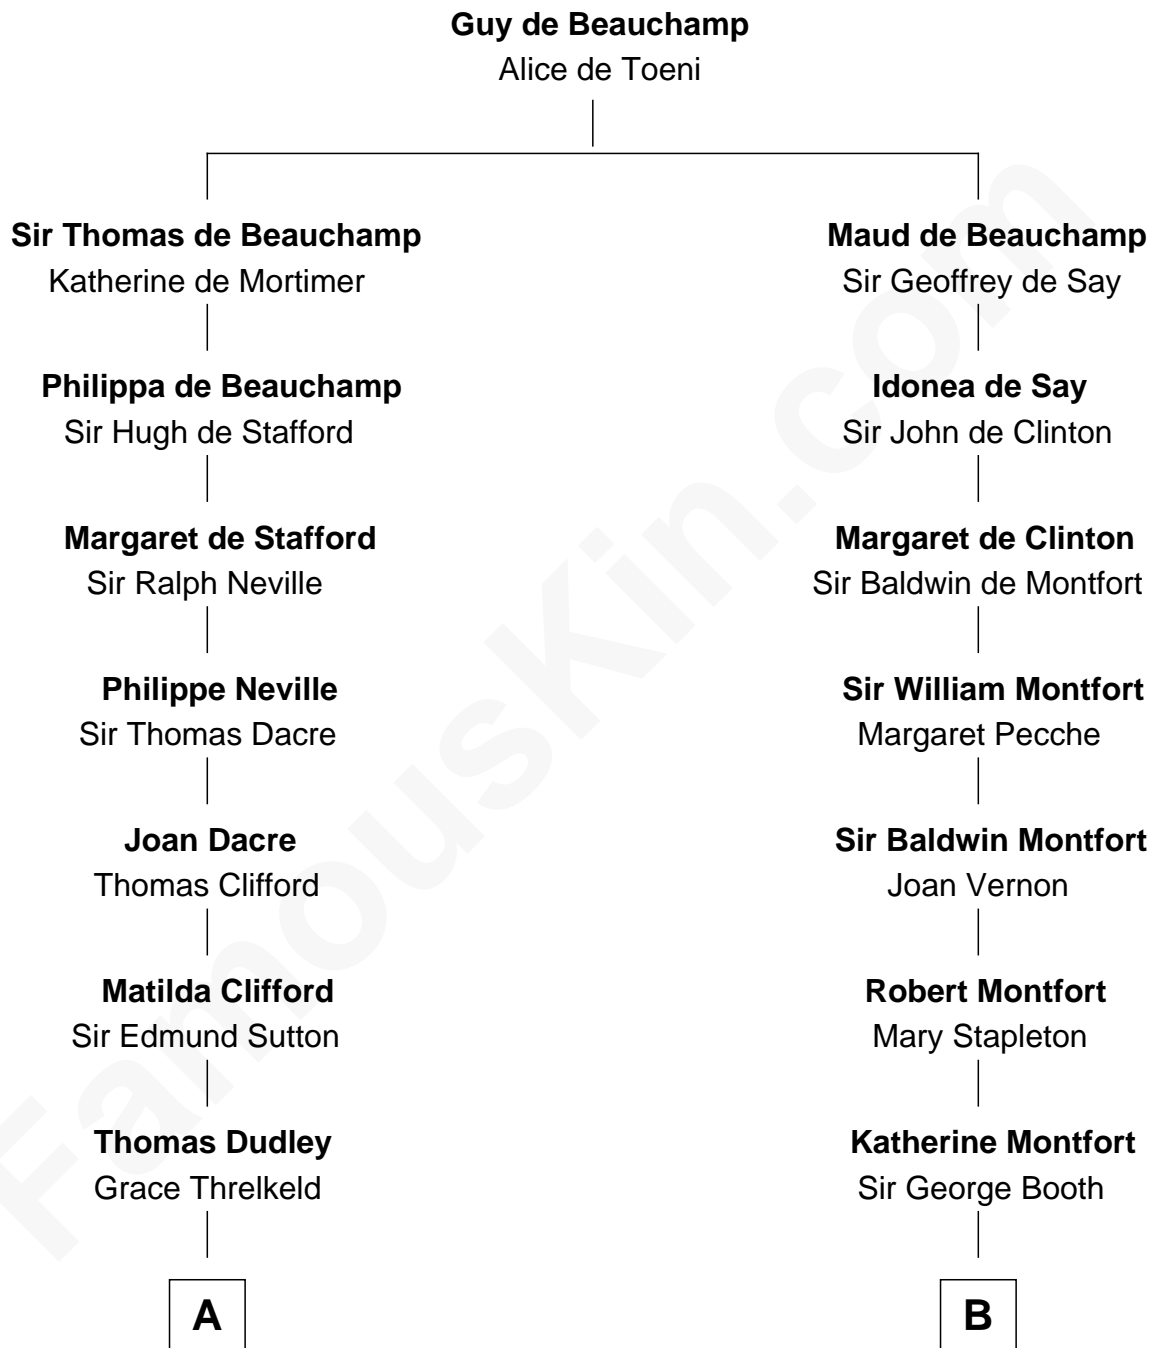

FamousKin.com

Relationship Chart of George Mason

Father of the U.S. Bill of Rights

15th cousin 1 time removed of

Abraham Baldwin

Signer of the U.S. Constitution

A

Winifred Dudley
Anthony Blencowe

Richard Blencowe
Apollonia Tolson

Sir Henry Blencowe
Grace Sandford

John Blencowe
Anne Mallison

Elizabeth Blencowe
Henry Thompson

Sir William Thompson
Mary Stephens

Stephens Thompson
Dorothea Tanton

Ann Thompson
George Mason

George Mason
Father of Bill of Rights

B

Sir William Booth
Ellen Montgomery

Jane Booth
Sir Thomas Holford

Dorothy Holford
John Bruen

John Bruen
Anne Fox

Obadiah Bruen
Sarah Seeley

Mary Bruen
John Baldwin