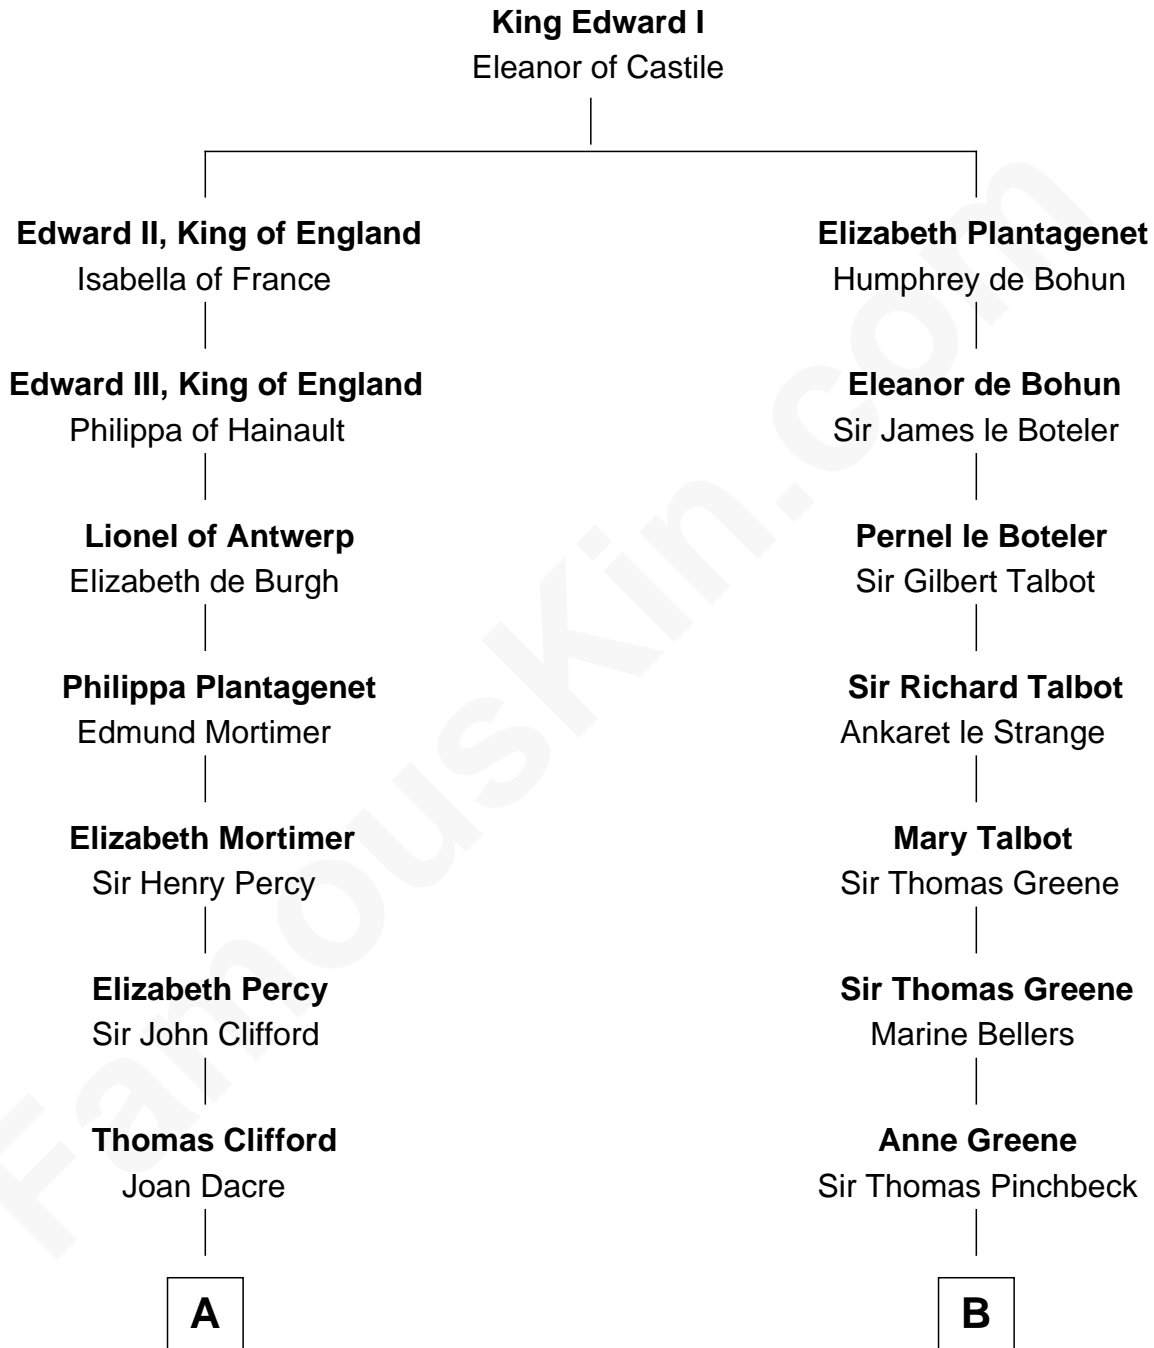

# FamousKin.com Relationship Chart of

**George Mason**

*Father of the U.S. Bill of Rights*

16th cousin 1 time removed of

**Charles Carroll**

*Signer of the Declaration of Independence*

**A**

**Matilda Clifford**  
Sir Edmund Sutton

**Thomas Dudley**  
Grace Threlkeld

**Winifred Dudley**  
Anthony Blencowe

**Richard Blencowe**  
Apollonia Tolson

**Sir Henry Blencowe**  
Grace Sandford

**John Blencowe**  
Anne Mallison

**Elizabeth Blencowe**  
Henry Thompson

**Sir William Thompson**  
Mary Stephens

**Stephens Thompson**  
Dorothea Tanton

**Ann Thompson**  
George Mason

**George Mason**  
*Father of Bill of Rights*

**B**

**Elizabeth Pinchbeck**  
John Hardwick

**John Hardwick**  
Elizabeth Leeke