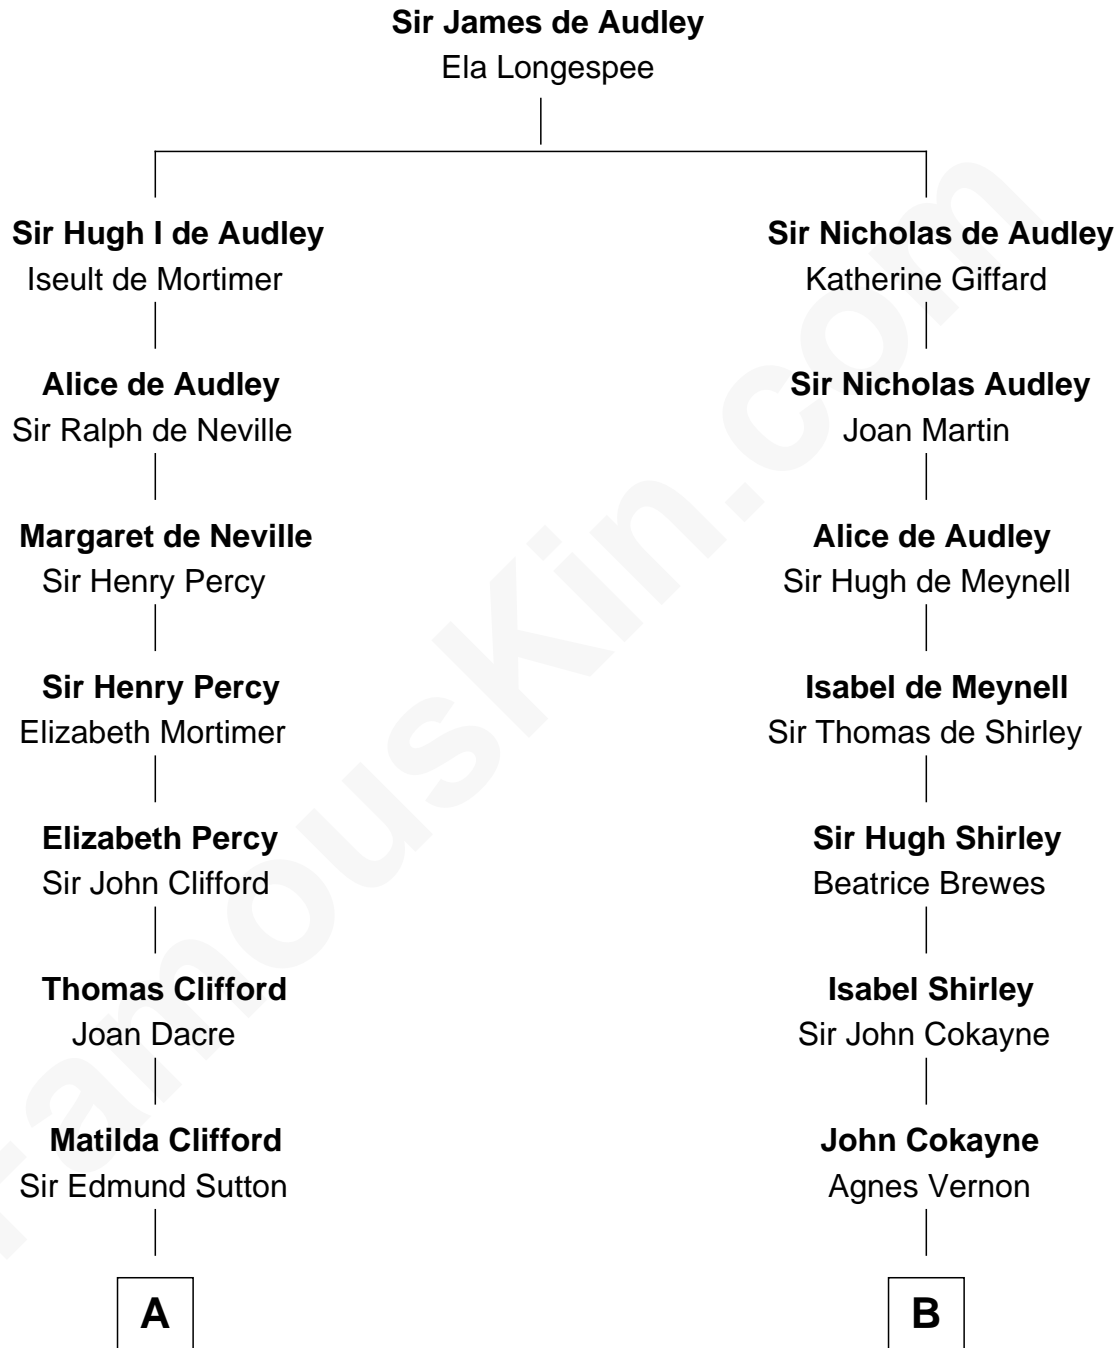

# FamousKin.com Relationship Chart of

**George Mason**

*Father of the U.S. Bill of Rights*

16th cousin 1 time removed of

**Charles Carroll**

*Signer of the Declaration of Independence*

**A**

**Thomas Dudley**  
Grace Threlkeld

**Winifred Dudley**  
Anthony Blencowe

**Richard Blencowe**  
Apollonia Tolson

**Sir Henry Blencowe**  
Grace Sandford

**John Blencowe**  
Anne Mallison

**Elizabeth Blencowe**  
Henry Thompson

**Sir William Thompson**  
Mary Stephens